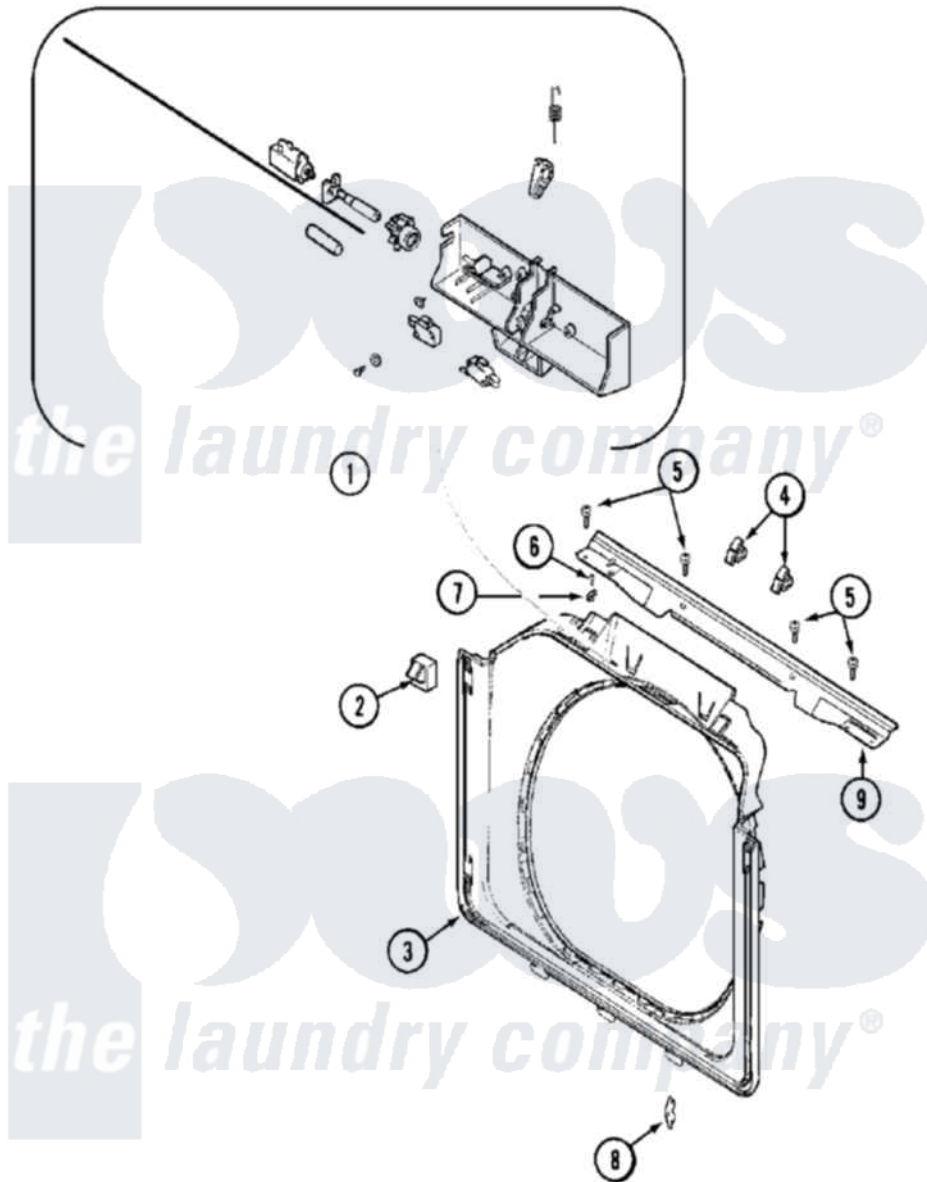

Maytag MAH14PNAEW 04 - DOOR SHROUD & DOOR LATCH ASSEMBLY

Maytag [Residential Maytag MAH14PNAEW Washer Parts](#) Parts Diagram 04 - DOOR SHROUD & DOOR LATCH ASSEMBLY

[Click on the part number to view part](#)

Item	Original Part Number	Replaced By	Status	Part Description
001	22002957			Cover, Latch Assembly
"	NLA		Not Available	LATCH ASSY., DOOR
002	22002046			Switch, Secondary Door
003	22002234			Shroud And Dispenser Hose
004	Y310376			Clip, Door Switch Harness
005	22001995			Screw Note: Screw, Tumbler Front And Shroud
006	22001996	3370225		Screw
007	22002014			Clip, Harness To Support
008	22002095	12001994		Cover
009	22002015			Support, Door Lock
"	22003637			BRACE ASSEMBLY, TOP CROSS CONTAINS ITEMS 12 & 13