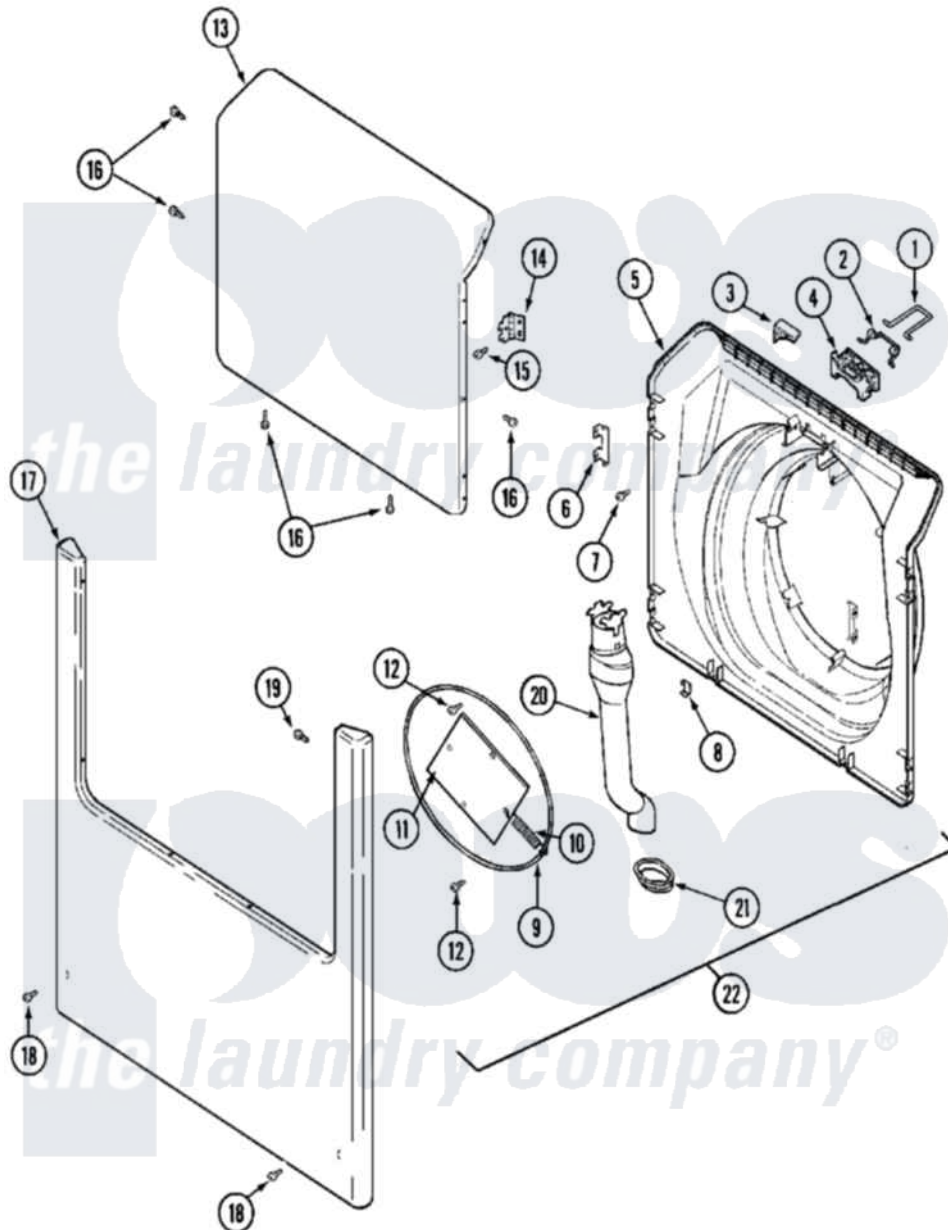

Maytag MAH14PNAEW 05 - DOOR & FRONT PANEL

Maytag Residential Maytag MAH14PNAEW Washer Parts Parts Diagram 05 - DOOR & FRONT PANEL
 Click on the part number to view part

Item	Original Part Number	Replaced By	Status	Part Description
001	22002002	22003222		Hoop, Lock
002	22002003			Spring, Latch
003	22002355	22003083		Liner, Door Assembly W/Vent
004	22002168			Support, Lock Hoop
005	22002355	22003083		Liner, Door Assembly W/Vent
"	22002539	22003083		Liner, Door Assembly W/Vent
"	22003076	22003083		Liner, Door Assembly W/Vent
006	22002038			Clip, Door
007	22002007			Screw, Wire Frame
008	22002039			Clip, Door
009	22002104			Frame, Wire
"	W10124350		Not Available	NOT REQUIRED PART OR SEE NOTE
010	22002356			Spring, Plate
"	W10124350		Not Available	NOT REQUIRED PART OR SEE NOTE
011	22002094			Frame, Wire

"	W10124350	Not Available	NOT REQUIRED PART OR SEE NOTE
012	22002007		Screw, Wire Frame
"	W10124350	Not Available	NOT REQUIRED PART OR SEE NOTE
013	22001979		Door, Outer
"	22002333		Label, Open Door
014	22002000	22002798	Hinge, Door
015	22002062	98006631	Screw
016	22002063		Screw No.8-18AB Wafer Head
017	22002241	22002836	Panel, Front
018	22001496		Front Panel Fastener And Screw
019	22002012		Screw, Hinge Note: Screw, Hinge Bracket
"	22002243		Screw, Front Panel And Hinge
"	22002244		Clip, Grounding
020	22002990	22003850	Vent Tube Assembly
021	22003075		Grommet, Vent Tube
022	22003083		Liner, Door Assembly W/Vent