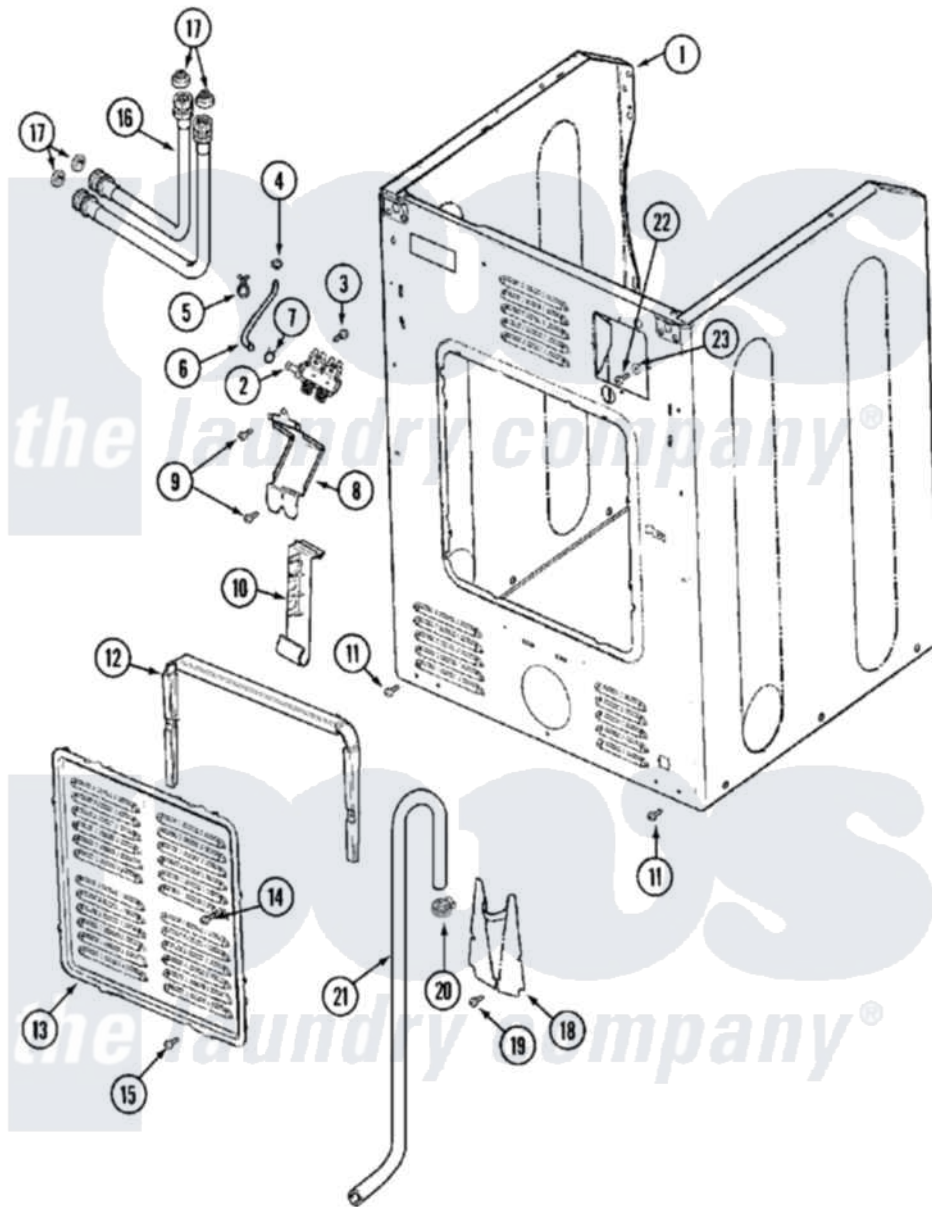

# Maytag MAH14PNAEW 06 - CABINET-REAR

Maytag [Residential Maytag MAH14PNAEW Washer Parts](#) Parts Diagram 06 - CABINET-REAR  
 Click on the part number to view part

Item	Original Part Number	Replaced By	Status	Part Description
001	22002245	<a href="#">22003639</a>		Cabinet Assembly
"	NLA		Not Available	CABINET (WHT)
002	<a href="#">22003831</a>			Water Valve, 2 Coil
003	<a href="#">Y313561</a>			Screw----NA
004	22002054	<a href="#">285655</a>		Clamp, Hose
005	22002027	<a href="#">74007164</a>		Lock- Purs
006	22001987	<a href="#">22002296</a>		Hose, Injector
007	216169	<a href="#">596669</a>		Clamp, Manifold
008	22002089	<a href="#">22002572</a>		Bracket- W
009	22001996	<a href="#">3370225</a>		Screw
010	22002076	<a href="#">33002213</a>		Rack, Hose
011	<a href="#">22001995</a>			Screw Note: Screw, Tumbler Front And Shroud
012	<a href="#">22002022</a>			Spacer, Access Panel
013	<a href="#">22002092</a>			Panel, Access
014	22002295	<a href="#">67006908</a>		Screw, Ice Rack
015	22001996	<a href="#">3370225</a>		Screw

016	22002475	<a href="#">76313</a>	Hosefill
017	<a href="#">Y013783</a>		Washer, Inlet Hose
018	22002093	<a href="#">22002704</a>	Cover, Drain Hose
019	<a href="#">22001995</a>		Screw Note: Screw, Tumbler Front And Shroud
020	22001984	<a href="#">285655</a>	Clamp, Hose
021	12001659	<a href="#">12001807</a>	Drain Hose Kit
"	22002891	<a href="#">12001807</a>	Drain Hose Kit
"	<a href="#">22002892</a>		Retainer, Drain Hose
"	22002893	<a href="#">8539404</a>	Tie-Wire
"	NLA	Not Available	HOSE, DRAIN---N
022	NLA	Not Available	SCREW, GROUND LUG
023	NLA	Not Available	WASHER, GROUND LUG