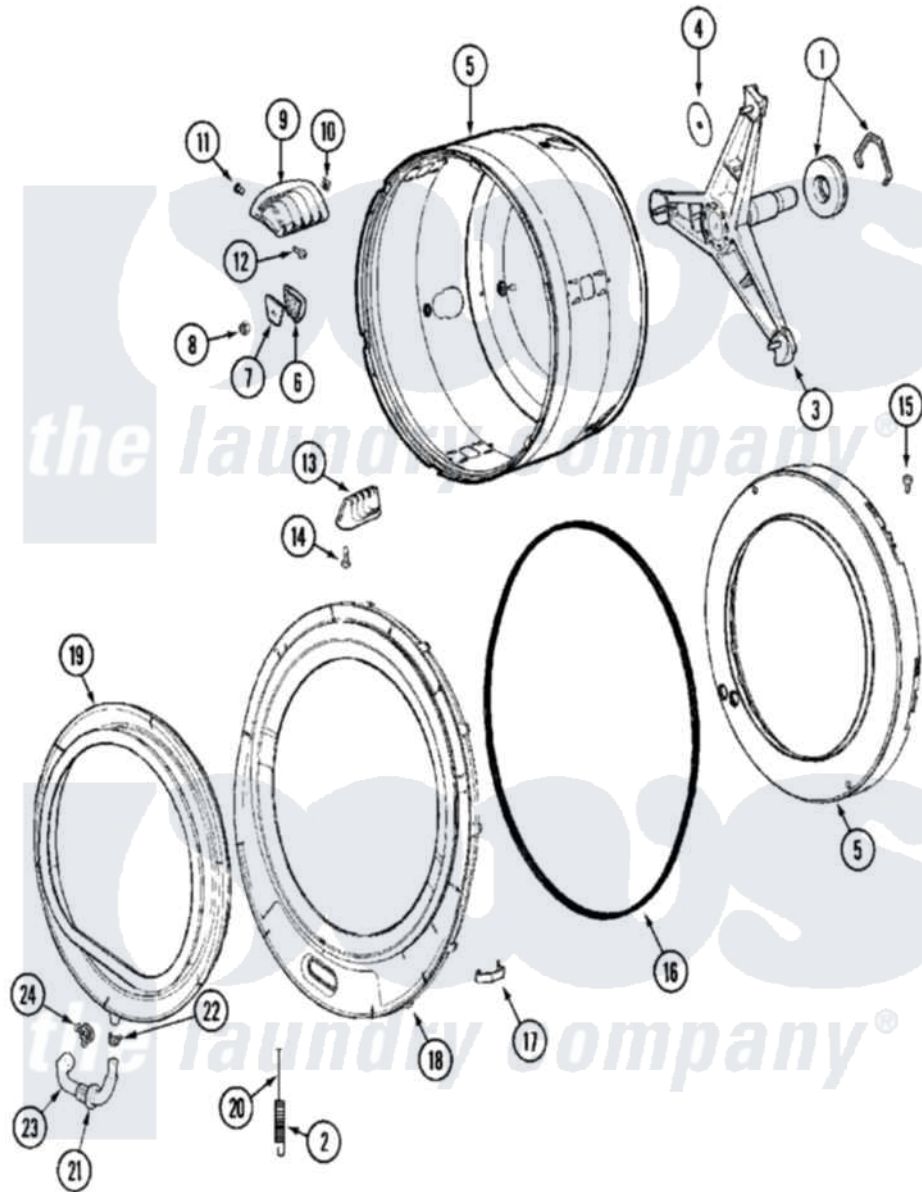

# Maytag MAH14PNAEW 08 - SPINNER ASSEMBLY & OUTER TUB COVER

Maytag Residential Maytag MAH14PNAEW Washer Parts Parts Diagram 08 - SPINNER ASSEMBLY & OUTER TUB COVER

Click on the part number to view part

Item	Original Part Number	Replaced By	Status	Part Description
001	12001478	<a href="#">12002022</a>		Lip Seal Kit
002	<a href="#">22002099</a>			Spring, Tub
003	22001994	<a href="#">W10181639</a>		Support
"	<a href="#">22002123</a>			Tube, Molykote
"	22002897	<a href="#">W10181639</a>		Support
004	<a href="#">22002023</a>			Washer, Plastic
005	22002115	<a href="#">6-2717080</a>		Spinner As
006	22002021	<a href="#">22002482</a>		Washer, Profile
007	<a href="#">22002020</a>			Washer, Spinner Support
008	22002122	<a href="#">2207454</a>		Nut, Hex
009	<a href="#">22001985</a>			Baffle, Drip
010	<a href="#">22002009</a>			Grommet, Baffle
011	<a href="#">22001999</a>			Grommet, Baffle
012	22002325	<a href="#">22003556</a>		Screw, Baffle
013	<a href="#">22001986</a>			Baffle, Drip
014	<a href="#">22002059</a>			Screw, Baffle

015	22002028		Not Available	PART NEVER USED IN PRODUCTION
"	NLA		Not Available	SCREW, BALANCE RING
016	<a href="#">22002077</a>			Seal, Tub Cover
017	<a href="#">22002050</a>			Clip, Tub To Cover
018	22002238	<a href="#">22003212</a>		Cover, Tub --W
"	22002961	<a href="#">22003212</a>		Cover, Tub --W
"	<a href="#">22003074</a>			Guard, Hose
"	<a href="#">22003212</a>			Cover, Tub --W
019	12001772	<a href="#">12002533</a>		Boot Kit
"	22001978	<a href="#">12002533</a>		Boot Kit
020	<a href="#">22002327</a>			Wire, Boot Clamp