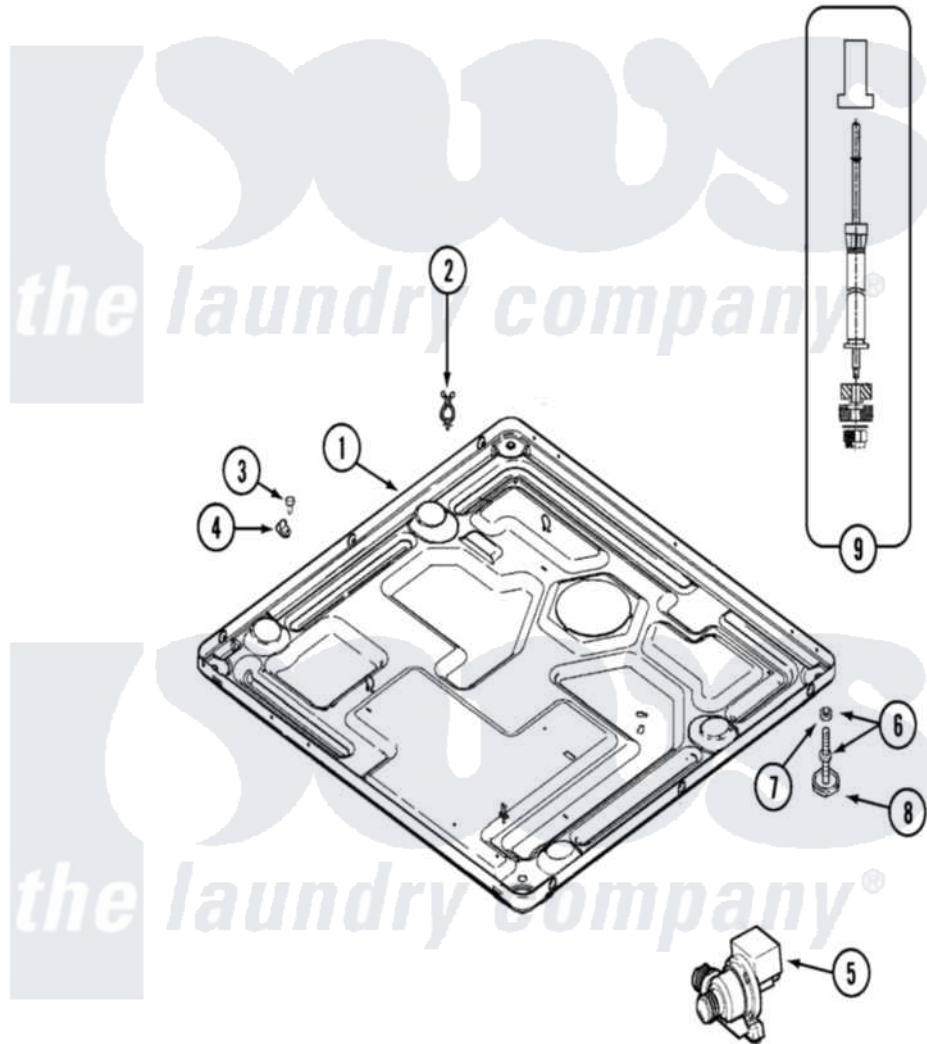

# Maytag MAH14PNAEW 09 - BASE

Maytag [Residential Maytag MAH14PNAEW Washer Parts](#) Parts Diagram 09 - BASE  
 Click on the part number to view part

Item	Original Part Number	Replaced By	Status	Part Description
001	22002240	<a href="#">22003435</a>		Base, Assembly
"	<a href="#">22003580</a>			Base, Assembly
002	315471	<a href="#">22003298</a>		Retainer, Wire
003	212276	<a href="#">W10116760</a>		Screw
004	<a href="#">22002014</a>			Clip, Harness To Support
005	22002809	<a href="#">22003635</a>		Pump, High Torque
006	22001915	<a href="#">22003544</a>		Adjustable Leg W/Foot And Nut
007	Y052740	<a href="#">62739</a>		Nut, Lock
008	<a href="#">210684</a>			Foot, Adjustable Leg
009	<a href="#">22001988</a>			Strut Assembly-Rear
010	22002476	<a href="#">22003778</a>		Transformer
"	<a href="#">22002477</a>			Shield, Transformer