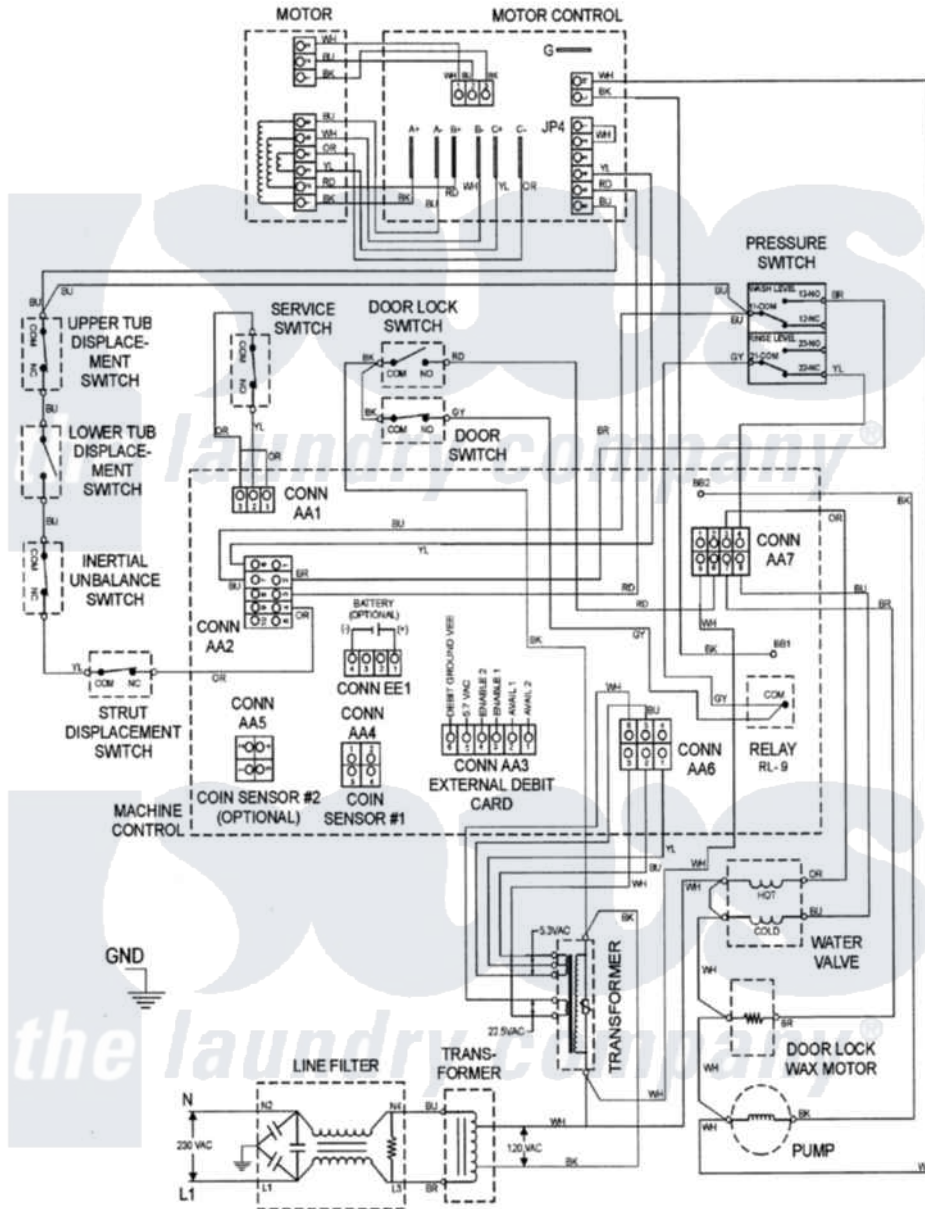

# Maytag MAH14PNAEW 10 - WIRING INFORMATION

Maytag Residential Maytag MAH14PNAEW Washer Parts Parts Diagram 10 - WIRING INFORMATION  
 Click on the part number to view part

Item	Original Part Number	Replaced By	Status	Part Description
001	NLA		Not Available	WIRING INFORMATION