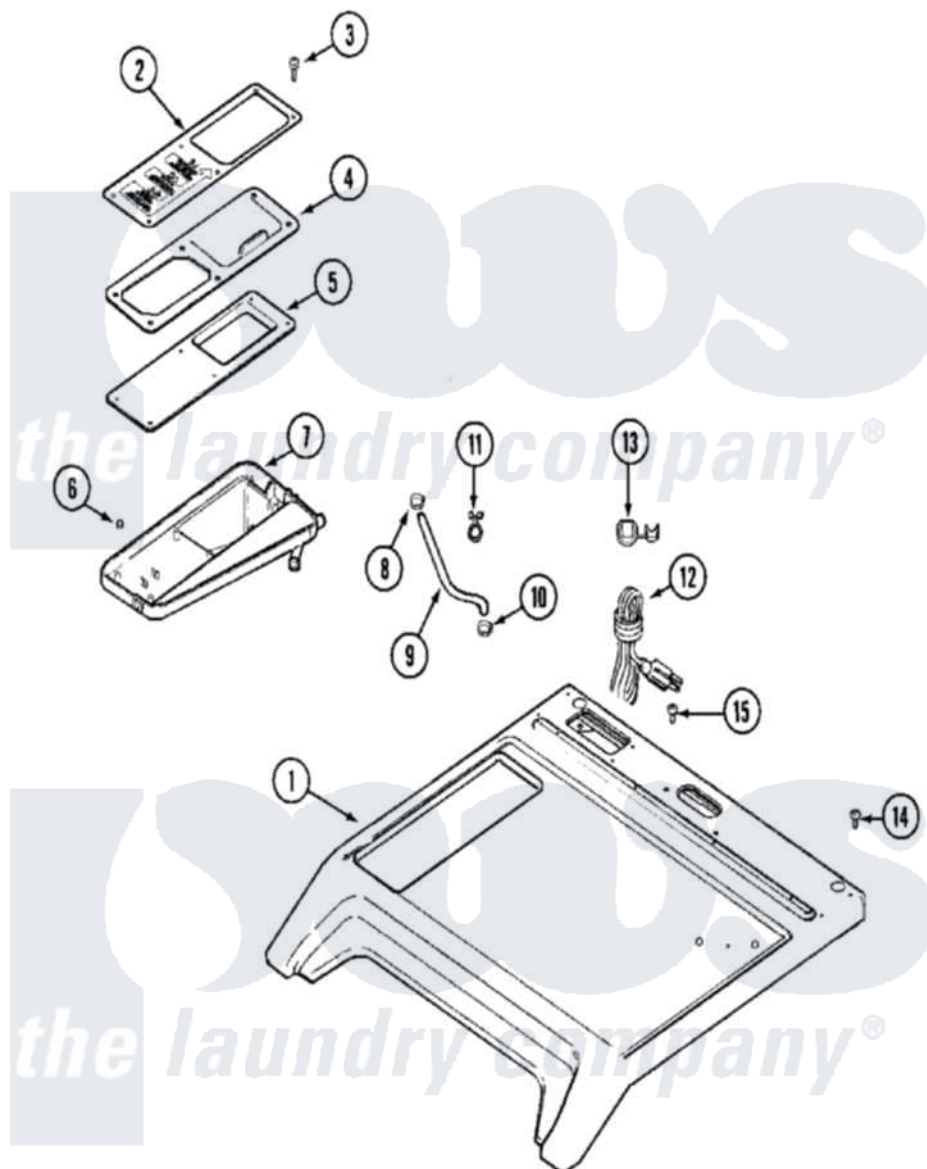

# Maytag MAH14PNAGW 02 - TOP

Maytag [Residential Maytag MAH14PNAGW Washer Parts](#) Parts Diagram 02 - TOP  
 Click on the part number to view part

Item	Original Part Number	Replaced By	Status	Part Description
001	<a href="#">22002116</a>			Cover, Top
"	22003584	<a href="#">22004180</a>		Cover, Top
002	22002032		Not Available	COVER, COMM. DISPENSER (WHT)
003	22002230	<a href="#">400021-1</a>		Screw
004	22002091		Not Available	LID, COMMERCIAL DISPENSER
005	22002074		Not Available	BEZEL, COMMERCIAL
006	<a href="#">22002031</a>			Pinnut, Bezel
007	22002075		Not Available	DISPENSER BOTTOM, COMMERCIAL
008	22002054	<a href="#">285655</a>		Clamp, Hose
009	<a href="#">22002084</a>			Hose, Shower
010	201011	<a href="#">285655</a>		Clamp, Hose
011	212276	<a href="#">W10116760</a>		Screw
"	22002027	<a href="#">74007164</a>		Lock- Purs
012	308966		Not Available	CORD, POWER (EXPORT)

"	33001285	Not Available	CORD, POWER
"	33001689	Not Available	CORD, POWER (AS WRAPPED)
013	<a href="#">216183</a>		Grommet, Cord Export
"	22002532	<a href="#">216183</a>	Grommet, Cord Export
014	912365	<a href="#">3370225</a>	Screw
015	210186	<a href="#">3370225</a>	Screw