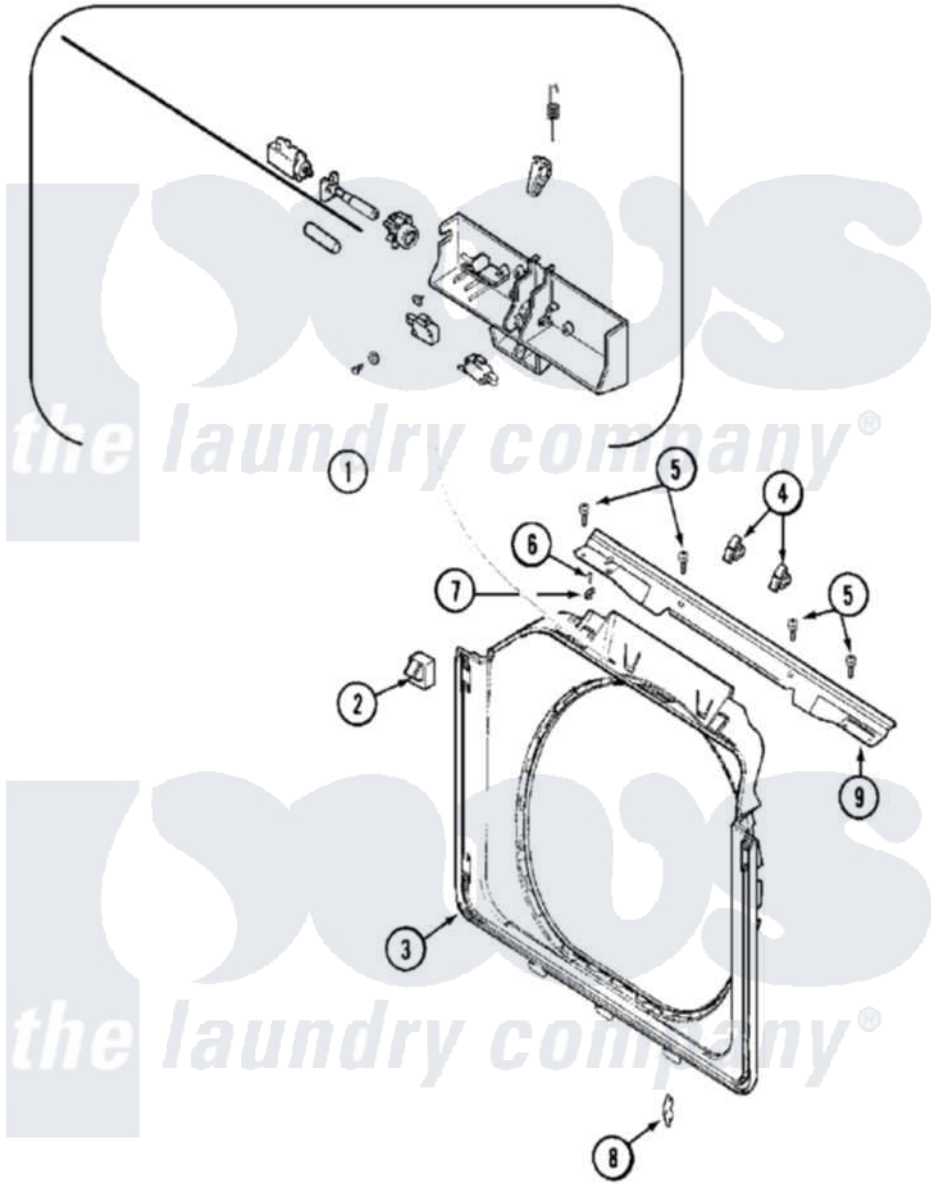

Maytag MAH14PNAGW 04 - DOOR SHROUD & DOOR LATCH ASSEMBLY

Maytag [Residential Maytag MAH14PNAGW Washer Parts](#) Parts Diagram 04 - DOOR SHROUD & DOOR LATCH ASSEMBLY

[Click on the part number to view part](#)

Item	Original Part Number	Replaced By	Status	Part Description
001	22002957			Cover, Latch Assembly
"	NLA		Not Available	LATCH ASSY., DOOR
002	22002046			Switch, Secondary Door
003	22002234			Shroud And Dispenser Hose
004	Y310376			Clip, Door Switch Harness
005	22001995			Screw Note: Screw, Tumbler Front And Shroud
006	22001996	3370225		Screw
007	22002014			Clip, Harness To Support
008	22002095	12001994		Cover
009	22002015			Support, Door Lock
"	22003637			BRACE ASSEMBLY, TOP CROSS CONTAINS ITEMS 12 & 13