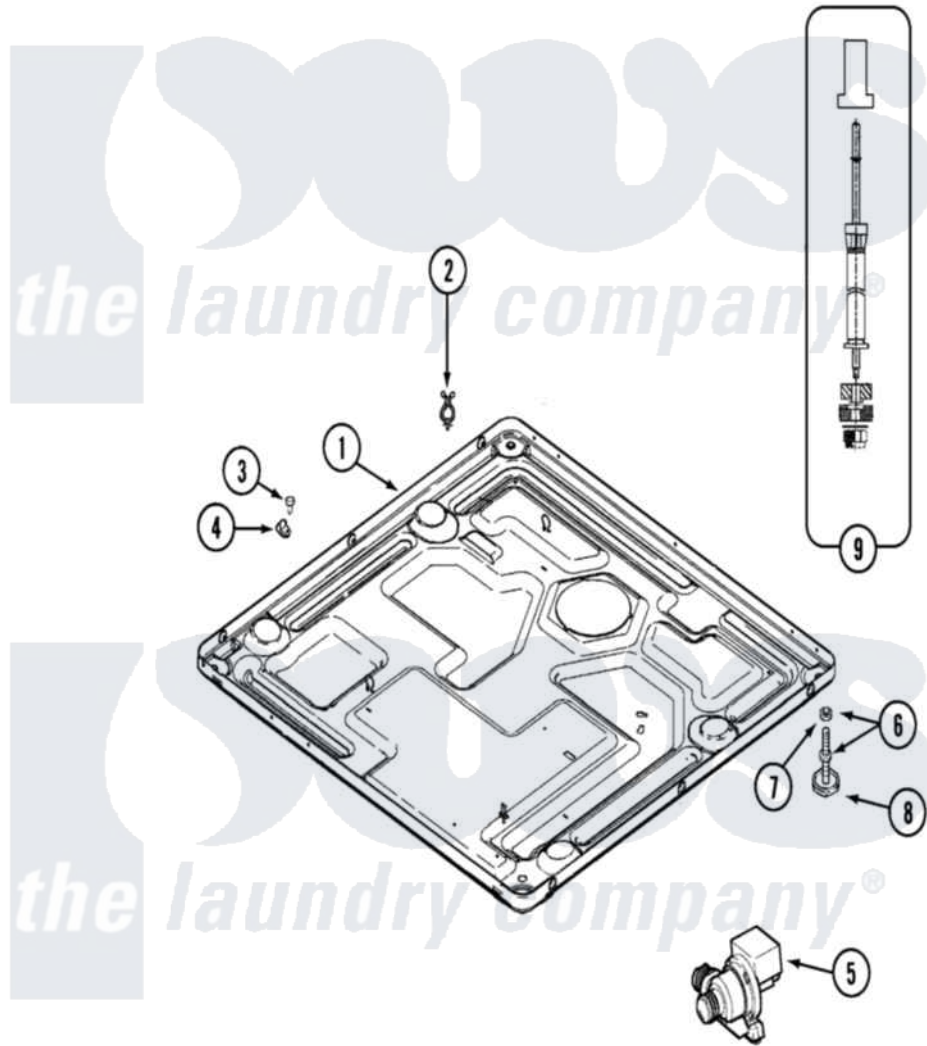

Maytag MAH14PNAGW 09 - BASE

Maytag [Residential Maytag MAH14PNAGW Washer Parts](#) Parts Diagram 09 - BASE
 Click on the part number to view part

Item	Original Part Number	Replaced By	Status	Part Description
001	22002240	22003435		Base, Assembly
"	22003580			Base, Assembly
002	315471	22003298		Retainer, Wire
003	212276	W10116760		Screw
004	22002014			Clip, Harness To Support
005	22002809	22003635		Pump, High Torque
006	22001915	22003544		Adjustable Leg W/Foot And Nut
007	Y052740	62739		Nut, Lock
008	210684			Foot, Adjustable Leg
009	22001988			Strut Assembly-Rear
010	22002476	22003778		Transformer
"	22002477			Shield, Transformer