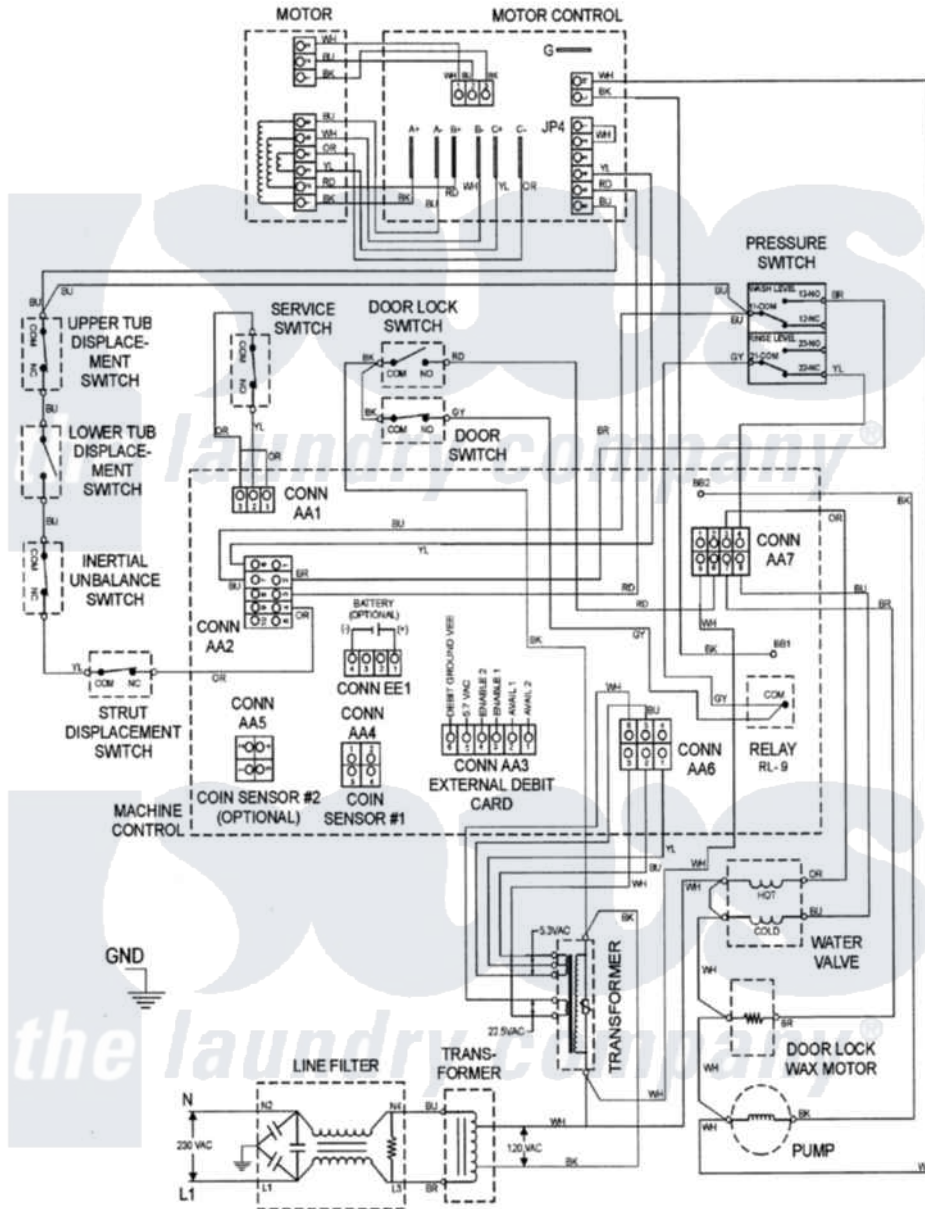

Maytag MAH14PNAGW 10 - WIRING INFORMATION

Maytag Residential Maytag MAH14PNAGW Washer Parts Parts Diagram 10 - WIRING INFORMATION
 Click on the part number to view part

Item	Original Part Number	Replaced By	Status	Part Description
001	NLA		Not Available	WIRING INFORMATION