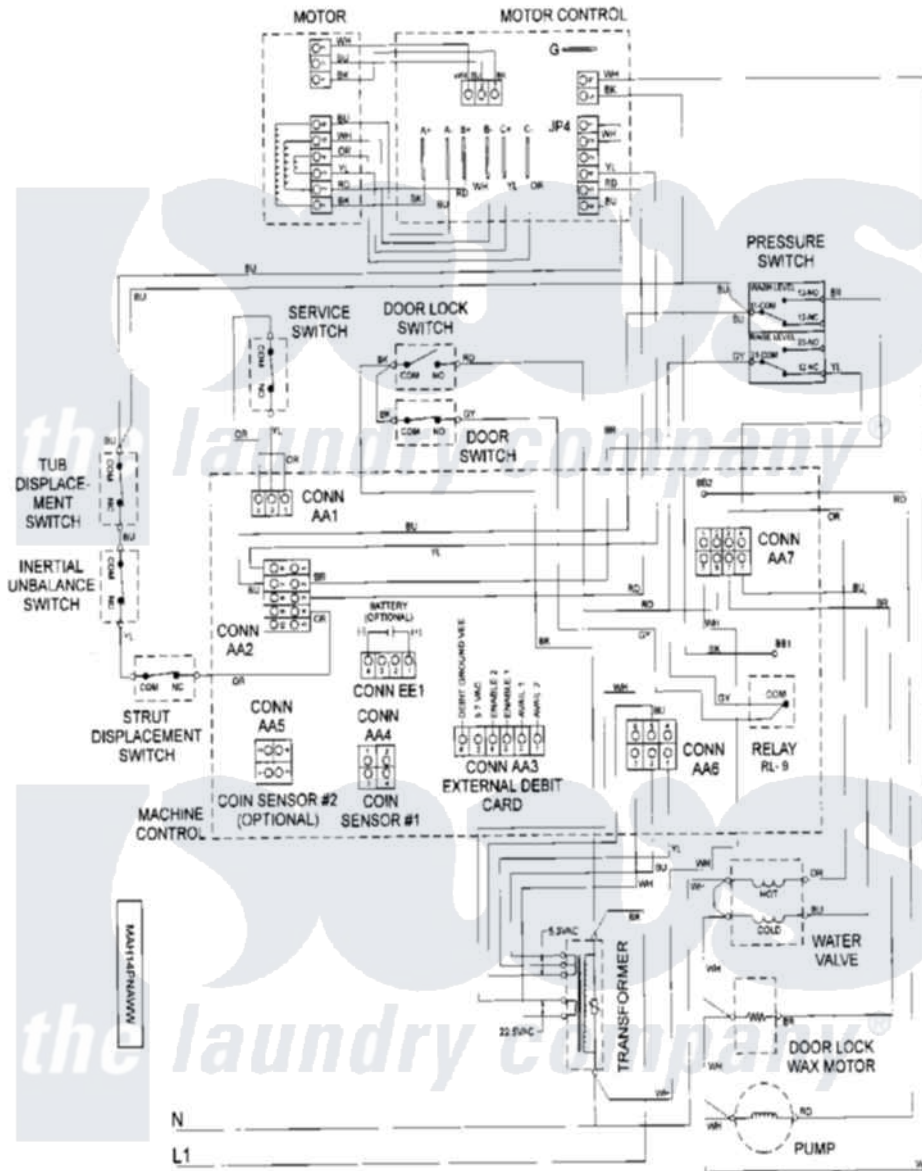

Maytag MAH14PNAWW 10 - WIRING INFORMATION

Maytag Residential Maytag MAH14PNAWW Washer Parts Parts Diagram 10 - WIRING INFORMATION
 Click on the part number to view part

Item	Original Part Number	Replaced By	Status	Part Description
001	NLA		Not Available	WIRING INFORMATION