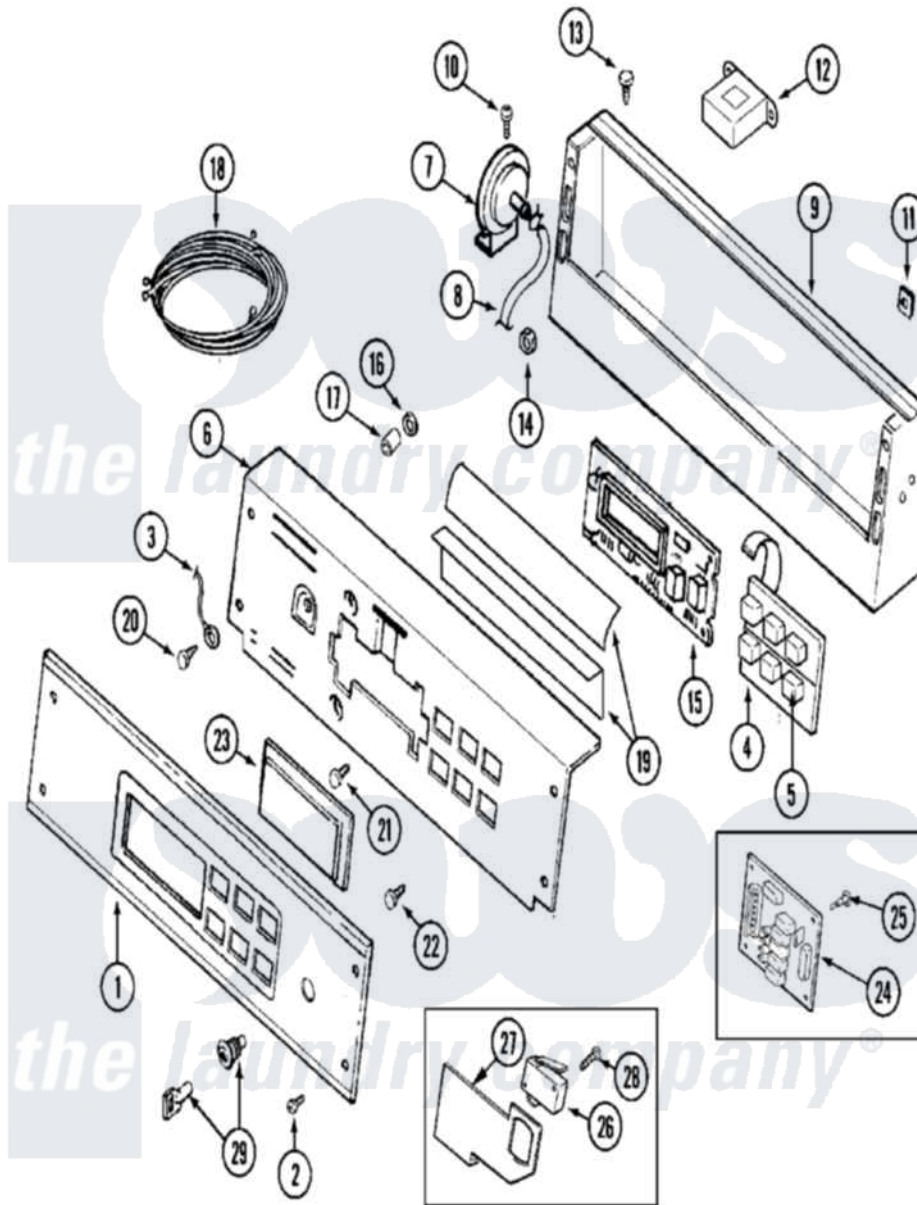

Maytag MAH14PNBAW 01 - CONTROL PANEL

Maytag Residential Maytag MAH14PNBAW Washer Parts Parts Diagram 01 - CONTROL PANEL
 Click on the part number to view part

Item	Original Part Number	Replaced By	Status	Part Description
001	22002346			Panel, Control
"	22003656			Panel, Control Assembly
002	215506			Screw, Control Panel Overlay
003	205810			Wire, Ground
004	206808	W10135389		Push Button And Switch Assembly
"	215527	W10140652		Screw, 6-20 X 1/2
005	215517	W10131113		Push Button
006	22003090			Switch And Back Brkt Assembly
007	22002994			Switch, Pressure
008	22002010			Hose, Pressure Switch
009	22003089			Console
010	22001996	3370225		Screw
011	215003			Fastener, Panel And Bracket
012	22001960			Transformer
013	211251			Screw, Transformer

014	22001419		Nut, Transformer
015	22003560	22003703	Board, Control
016	912077		Locknut, Reader Harness
017	33001204		Stand-Off, Ccontrol Board
018	22002945		Harness, Wire
"	33002090		Harness, Service
019	22002954		Deflector, Water
020	211252		Screw, Ground Wire
021	215526		Screw, Circuit Board
022	215527	W10140652	Screw, 6-20 X 1/2
023	22001962	W10131114	Cover, Display
024	22002942	22004172	Relay Board Drs
025	22002943		Stand-Off
026	22003063		Shield, Programming Switch
"	22003578		Switch, Sensor-Export
027	33001982		Bracket, Switch Mounting
028	22002368		Screw, Sensor Switch Bracket
029	213750	W10133266	Cam-Lock
"	Y206081	W10116737	Lock