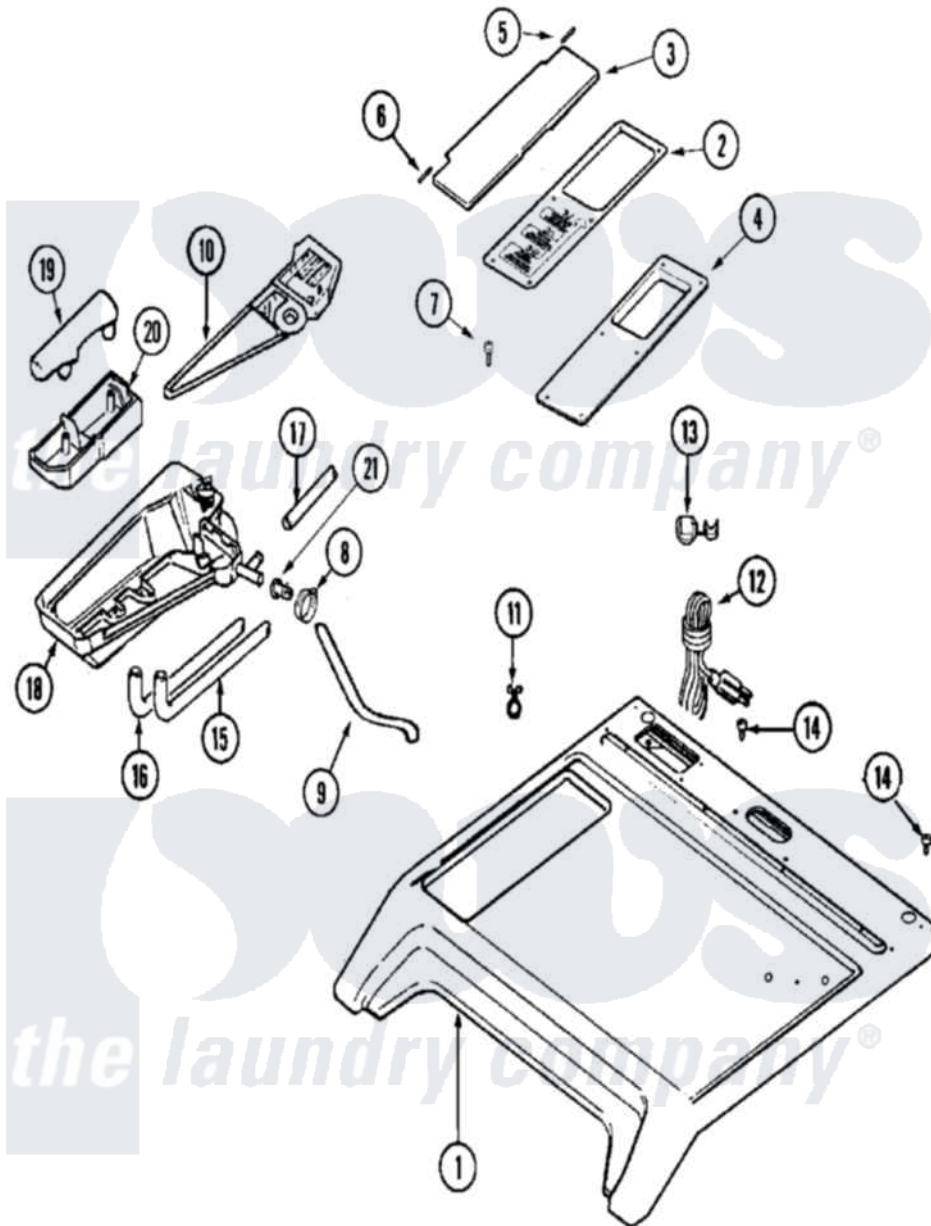

# Maytag MAH14PNBAW 02 - TOP

Maytag [Residential Maytag MAH14PNBAW Washer Parts](#) Parts Diagram 02 - TOP  
 Click on the part number to view part

Item	Original Part Number	Replaced By	Status	Part Description
001	22003584	<a href="#">22004180</a>		Cover, Top
"	NLA		Not Available	COVER, TOP (WHT)
002	22002032		Not Available	COVER, COMM. DISPENSER (WHT)
"	W10124350		Not Available	NOT REQUIRED PART OR SEE NOTE
003	<a href="#">22002941</a>			Lid, Dispenser Commercial
004	22002940	<a href="#">22003665</a>		Bezel, Dispenser
005	Y912678	<a href="#">6-912678</a>		Pin- Hinge
006	<a href="#">Y912679</a>			Pin, Hinge
007	<a href="#">22002031</a>			Palnut, Bezel
"	22002060	<a href="#">400021-1</a>		Screw
008	22002054	<a href="#">285655</a>		Clamp, Hose
009	<a href="#">22002556</a>			Screw, Baffle
010	<a href="#">22002555</a>			Flume, Dispenser
011	212276	<a href="#">W10116760</a>		Screw
"	22002027	<a href="#">74007164</a>		Lock- Purs