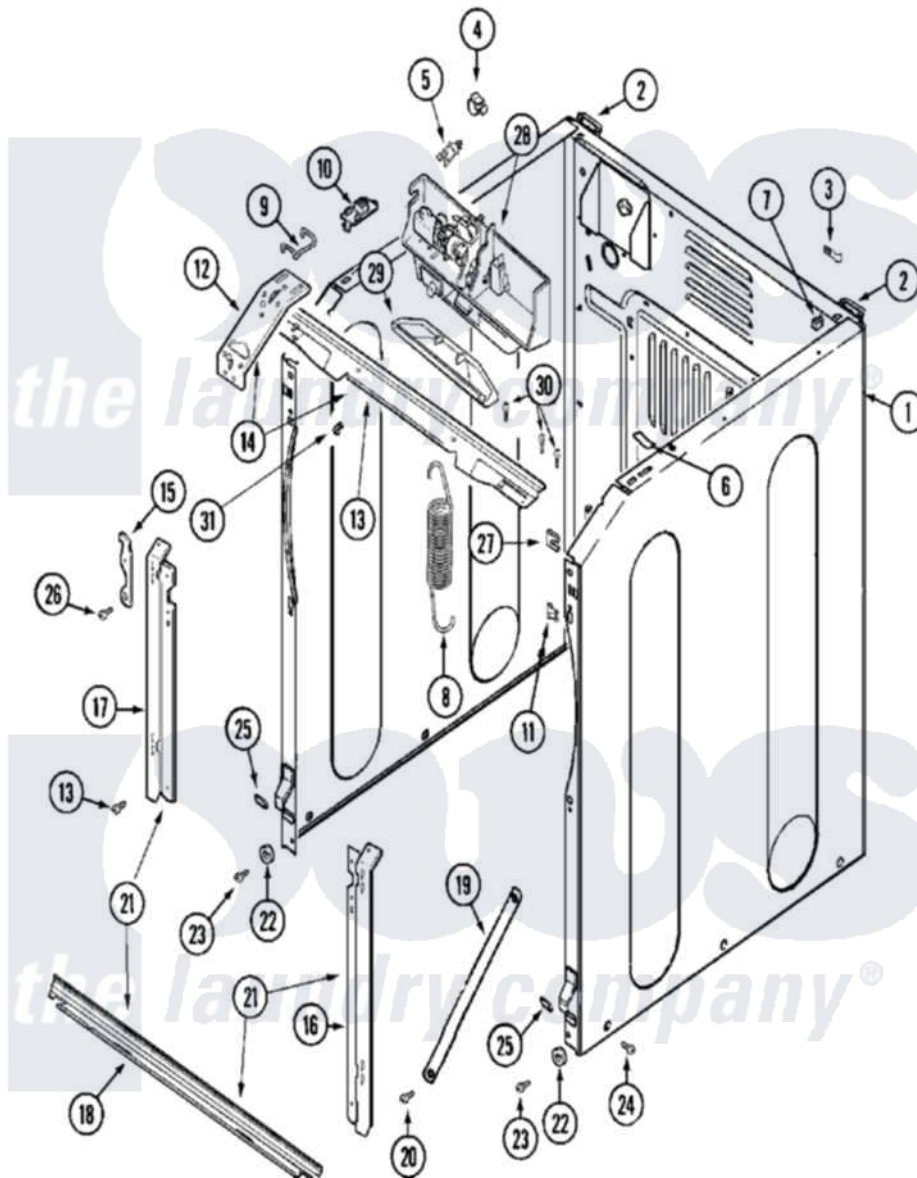

# Maytag MAH14PNBAW 03 - CABINET-FRONT

Maytag Residential Maytag MAH14PNBAW Washer Parts Parts Diagram 03 - CABINET-FRONT  
 Click on the part number to view part

Item	Original Part Number	Replaced By	Status	Part Description
001	<a href="#">22003639</a>			Cabinet Assembly
"	NLA		Not Available	CABINET ASSY. (WHT)
002	<a href="#">22001995</a>			Screw Note: Screw, Tumbler Front And Shroud
"	22003367	<a href="#">22004095</a>		Hinge, Plastic
003	<a href="#">22002178</a>			Bracket, Air Dome Hose
"	22002925	<a href="#">3370225</a>		Screw
004	<a href="#">22002014</a>			Clip, Harness To Support
005	<a href="#">22003298</a>			Retainer, Wire
006	<a href="#">33001836</a>			Strap, Top Cover Support
007	310933	<a href="#">33002194</a>		Nut, Speed
008	<a href="#">22002100</a>			Spring
009	<a href="#">22002297</a>			Support, Spring
010	<a href="#">22001997</a>			Spacer, Top Cover
011	<a href="#">22002239</a>			Clip, Front Panel
012	<a href="#">22002090</a>			Brace, Corner
"	<a href="#">22002292</a>			Brace, Corner