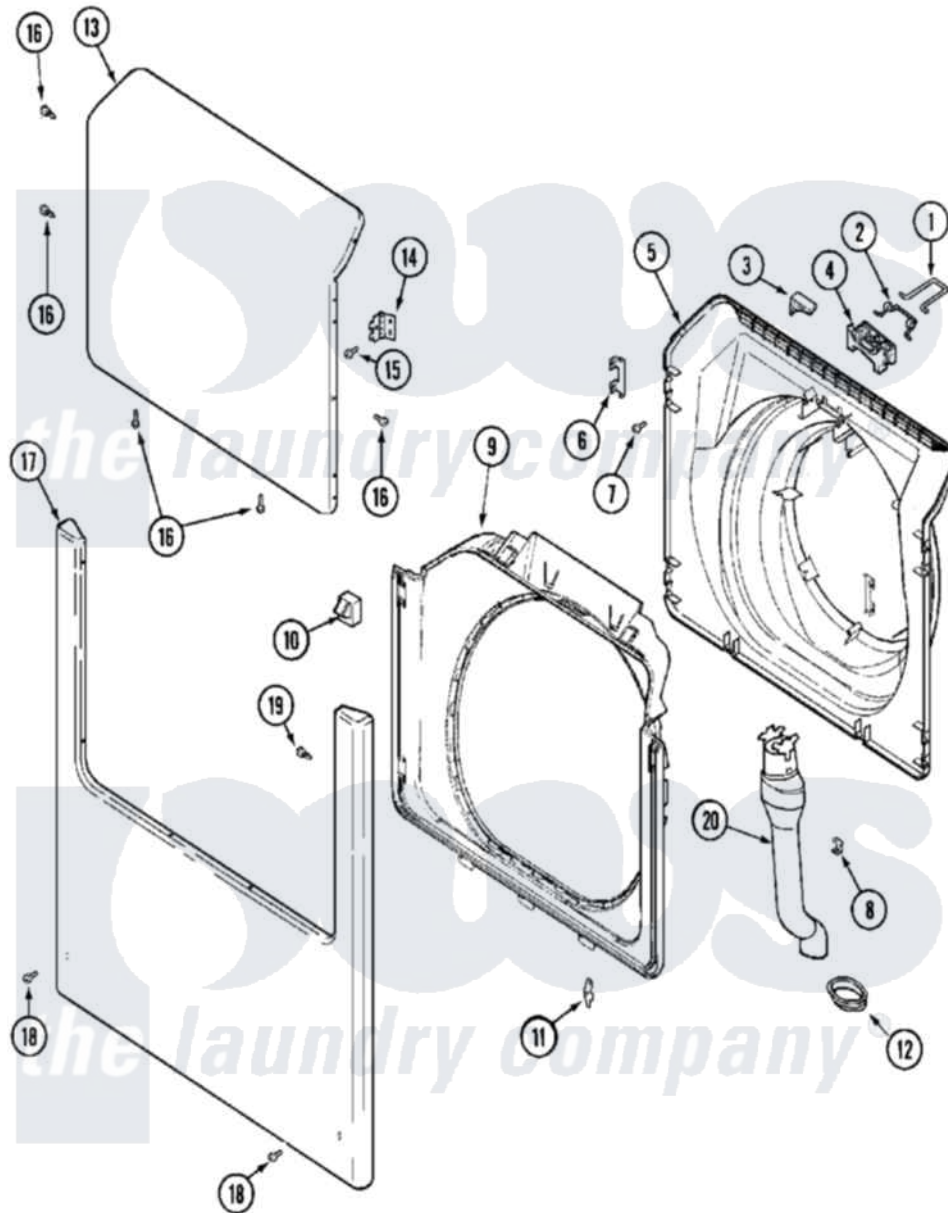

Maytag MAH14PNBAW 04 - DOOR & FRONT PANEL

Maytag Residential Maytag MAH14PNBAW Washer Parts Parts Diagram 04 - DOOR & FRONT PANEL
 Click on the part number to view part

Item	Original Part Number	Replaced By	Status	Part Description
001	22003222			Hoop, Lock
002	22002003			Spring, Latch
003	22002355	22003083		Liner, Door Assembly W/Vent
"	22003800			Inner Door/Vented
004	22002168			Support, Lock Hoop
005	22003083			Liner, Door Assembly W/Vent
006	22002038			Clip, Door
007	22002007			Screw, Wire Frame
008	22002039			Clip, Door
009	22002234			Shroud And Dispenser Hose
"	22002333			Label, Open Door
010	22002046			Switch, Secondary Door
011	22002095	12001994		Cover
"	33001764			Cover, Hinge Hole
"	33001846			Screw, Hinge Hole Cover
012	22003075			Grommet, Vent Tube

013	22001979		Door, Outer
"	22002333		Label, Open Door
014	22002001		Support, Hinge
"	22002798		Hinge, Door
"	W10124350	Not Available	NOT REQUIRED (HINGE SUPPORT)
015	22002062	98006631	Screw
"	22002243		Screw, Front Panel And Hinge
"	22002244		Clip, Grounding
016	22002063		Screw No.8-18AB Wafer Head
017	22002241	22002836	Panel, Front
018	22001496		Front Panel Fastener And Screw
019	22002243		Screw, Front Panel And Hinge
"	22002244		Clip, Grounding
020	22003576	22003850	Vent Tube Assembly