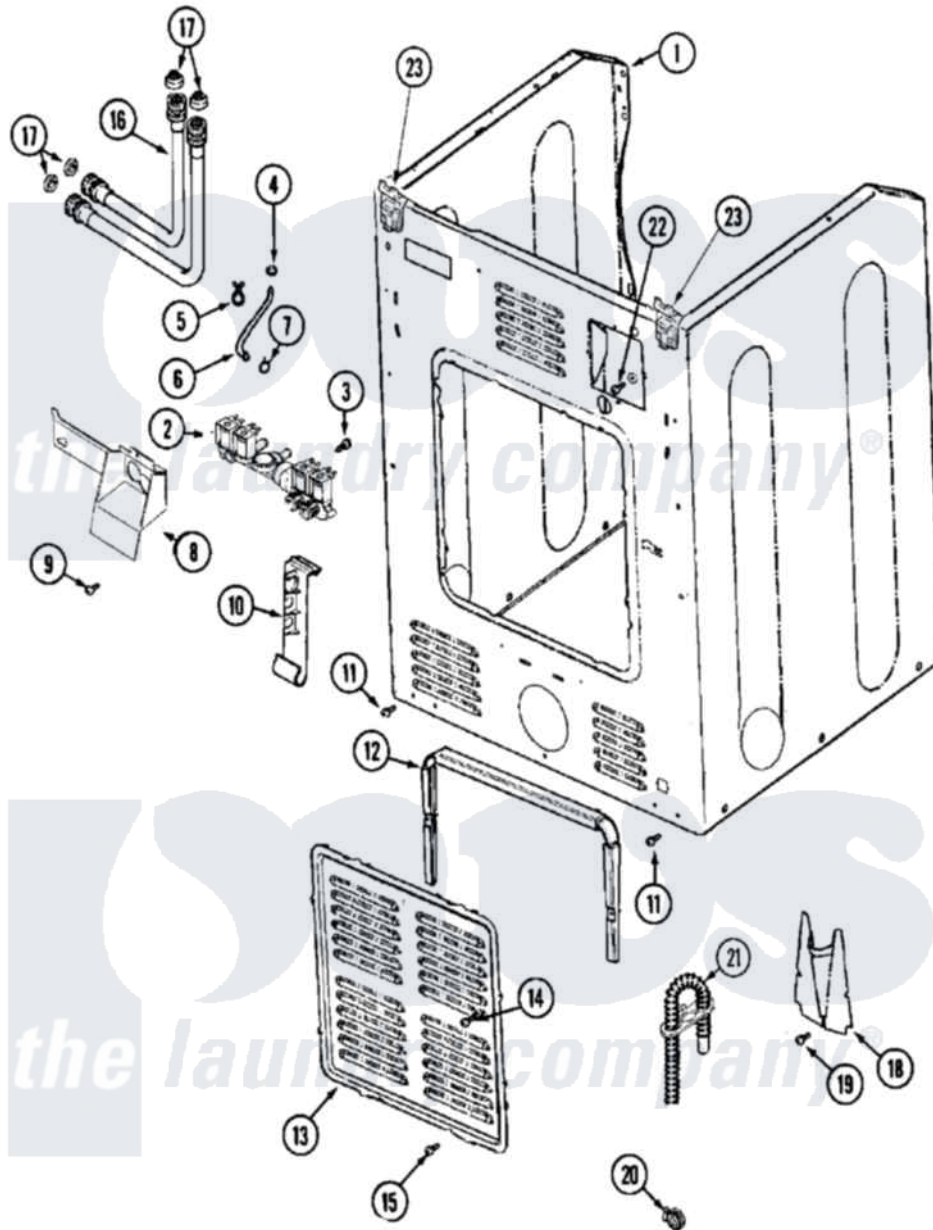

# Maytag MAH14PNBAW 05 - CABINET-REAR

Maytag [Residential Maytag MAH14PNBAW Washer Parts](#) Parts Diagram 05 - CABINET-REAR  
 Click on the part number to view part

Item	Original Part Number	Replaced By	Status	Part Description
001	<a href="#">22002013</a>			Stop, Shipping
"	<a href="#">22003639</a>			Cabinet Assembly
"	NLA		Not Available	CABINET ASSY. (WHT)
002	<a href="#">22002903</a>			Valve, Water
003	<a href="#">Y313561</a>			Screw---NA
004	22003627	<a href="#">616099</a>		Clamp
005	22002027	<a href="#">74007164</a>		Lock- Purs
006	<a href="#">22002083</a>			Hose, Injector
007	216169	<a href="#">596669</a>		Clamp, Manifold
008	<a href="#">33002212</a>			Bracket, Water Valve
009	<a href="#">22002436</a>			Screw, Water Valve Bracket
010	<a href="#">33002213</a>			Rack, Hose
011	<a href="#">22001995</a>			Screw Note: Screw, Tumbler Front And Shroud
012	<a href="#">22002022</a>			Spacer, Access Panel
013	<a href="#">22002092</a>			Panel, Access
"	22002349	<a href="#">W10116737</a>		Lock

014	22002295	<a href="#">67006908</a>	Screw, Ice Rack
015	22001996	<a href="#">3370225</a>	Screw
016	<a href="#">35-3400</a>		Inlet Hose Assembly
"	<a href="#">35-3401</a>		Inlet Hose Assembly
017	<a href="#">12001413</a>		Strainer And Washer Kit
018	<a href="#">22002704</a>		Cover, Drain Hose
019	<a href="#">22001995</a>		Screw Note: Screw, Tumbler Front And Shroud
020	22001984	<a href="#">285655</a>	Clamp, Hose
021	12001659	<a href="#">12001807</a>	Drain Hose Kit
"	<a href="#">22002892</a>		Retainer, Drain Hose
"	22002893	<a href="#">8539404</a>	Tie-Wire
"	<a href="#">22002932</a>		Clip, Drain Hose
"	22003319	<a href="#">12001807</a>	Drain Hose Kit
022	NLA	Not Available	SCREW, GROUND LUG
023	<a href="#">22001995</a>		Screw Note: Screw, Tumbler Front And Shroud
"	22003367	<a href="#">22004095</a>	Hinge, Plastic