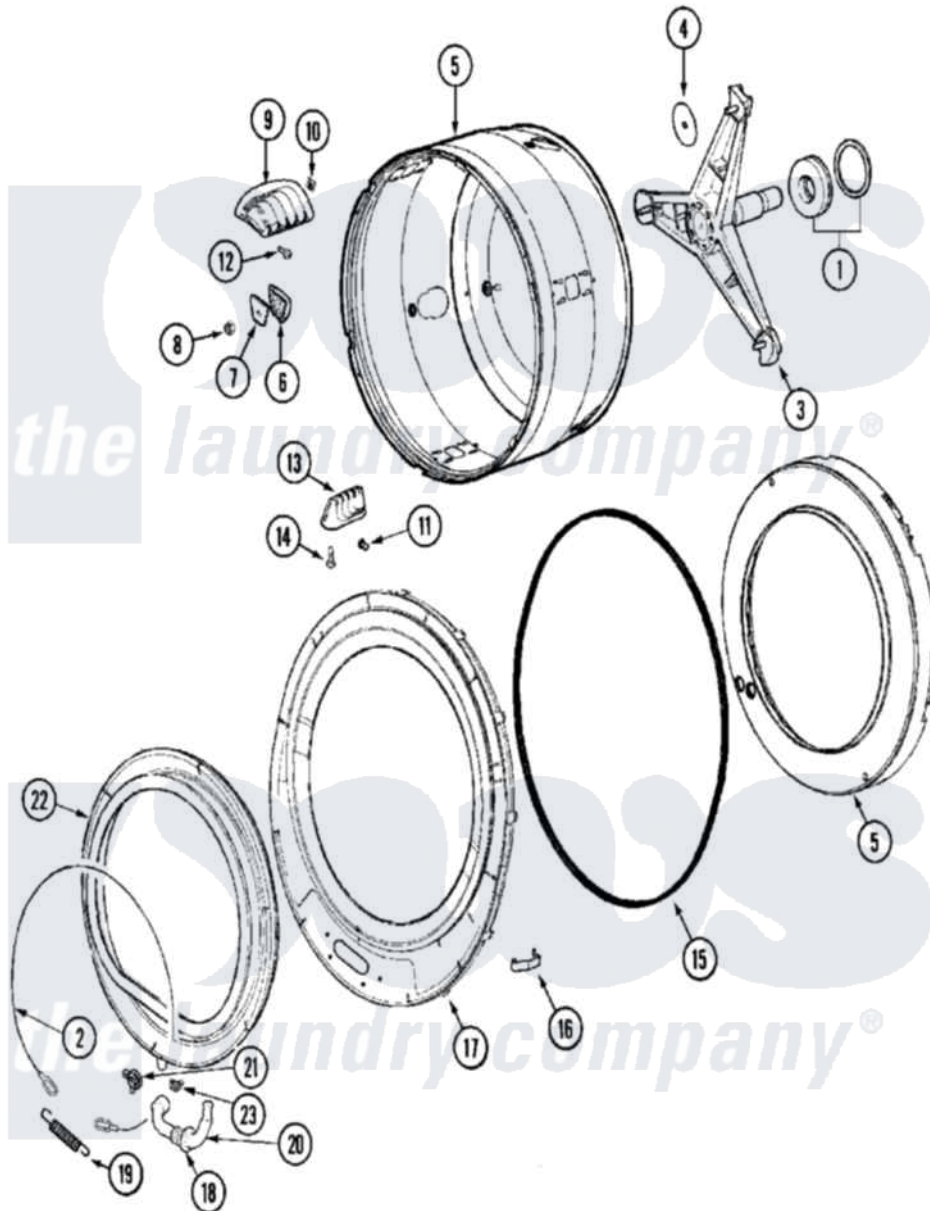

# Maytag MAH14PNBAW 07 - SPINNER ASSEMBLY & OUTER TUB COVER

Maytag Residential Maytag MAH14PNBAW Washer Parts Parts Diagram 07 - SPINNER ASSEMBLY & OUTER TUB COVER

Click on the part number to view part

Item	Original Part Number	Replaced By	Status	Part Description
001	12001478	<a href="#">12002022</a>		Lip Seal Kit
002	<a href="#">22002327</a>			Wire, Boot Clamp
003	<a href="#">22002123</a>			Tube, Molykote
"	22002897	<a href="#">W10181639</a>		Support
004	<a href="#">22002023</a>			Washer, Plastic
005	22002115	<a href="#">6-2717080</a>		Spinner As
006	<a href="#">22002482</a>			Washer, Profile
007	<a href="#">22002020</a>			Washer, Spinner Support
008	22002122	<a href="#">2207454</a>		Nut, Hex
009	<a href="#">22001985</a>			Baffle, Drip
010	<a href="#">22002009</a>			Grommet, Baffle
011	<a href="#">22001999</a>			Grommet, Baffle
012	22002325	<a href="#">22003556</a>		Screw, Baffle
013	<a href="#">22001986</a>			Baffle, Drip
014	<a href="#">22002059</a>			Screw, Baffle
015	<a href="#">22002077</a>			Seal, Tub Cover

016	<a href="#">22002050</a>		Clip, Tub To Cover
017	<a href="#">22003074</a>		Guard, Hose
"	<a href="#">22003212</a>		Cover, Tub --W
018	<a href="#">22003074</a>		Guard, Hose
019	<a href="#">22002099</a>		Spring, Tub
020	22003071	<a href="#">22004477</a>	Drain Hose, Door Boot
021	Y22003072		CLAMP, HOSE DOUBLE WIRE
022	12001772	<a href="#">12002533</a>	Boot Kit
023	22003073	<a href="#">596669</a>	Clamp, Manifold