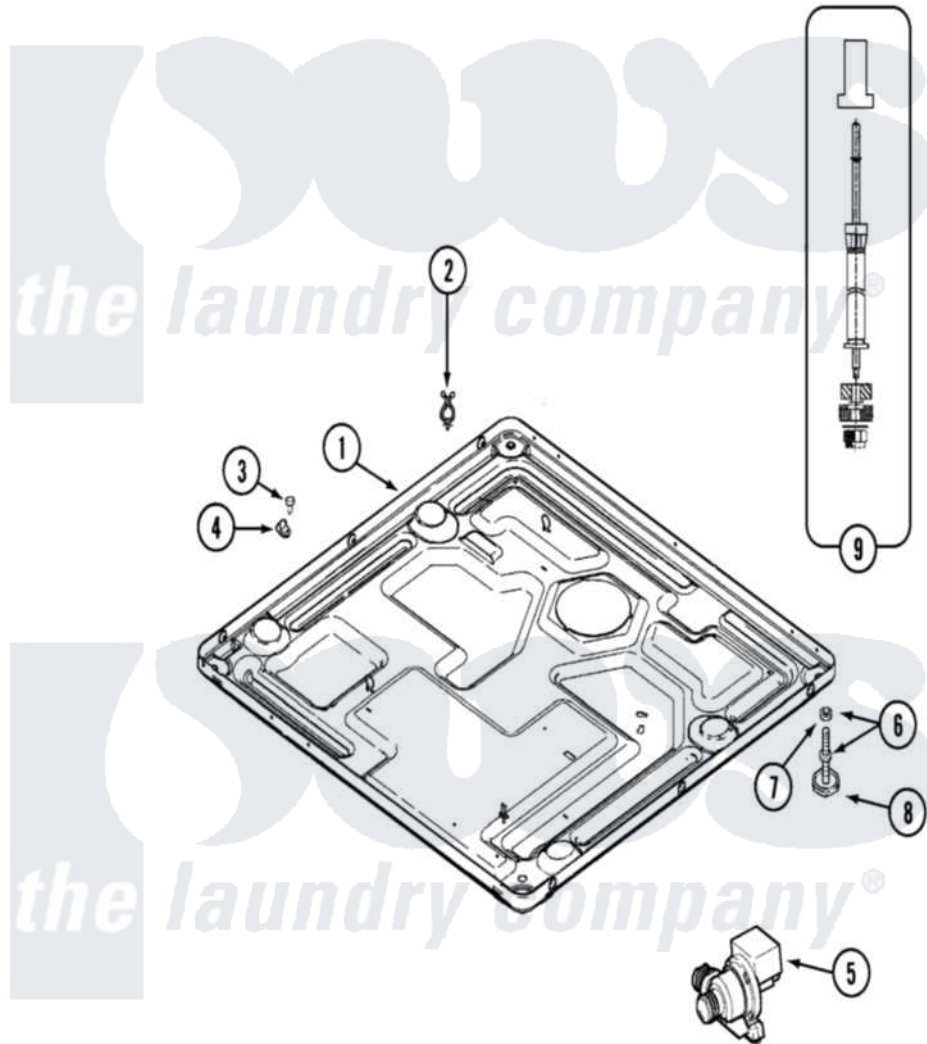

# Maytag MAH14PNBAW 08 - BASE

Maytag [Residential Maytag MAH14PNBAW Washer Parts](#) Parts Diagram 08 - BASE  
 Click on the part number to view part

Item	Original Part Number	Replaced By	Status	Part Description
001	22002240	<a href="#">22003435</a>		Base, Assembly
"	<a href="#">22003580</a>			Base, Assembly
"	<a href="#">22003605</a>			Base Weld Assembly
002	315471	<a href="#">22003298</a>		Retainer, Wire
003	212276	<a href="#">W10116760</a>		Screw
004	<a href="#">22002014</a>			Clip, Harness To Support
005	22002809	<a href="#">22003635</a>		Pump, High Torque
006	<a href="#">22003544</a>			Adjustable Leg W/Foot And Nut
007	Y052740	<a href="#">62739</a>		Nut, Lock
008	<a href="#">210684</a>			Foot, Adjustable Leg
009	<a href="#">22001988</a>			Strut Assembly-Rear
010	22002476	<a href="#">22003778</a>		Transformer
"	<a href="#">22002477</a>			Shield, Transformer
"	<a href="#">22003778</a>			Transformer