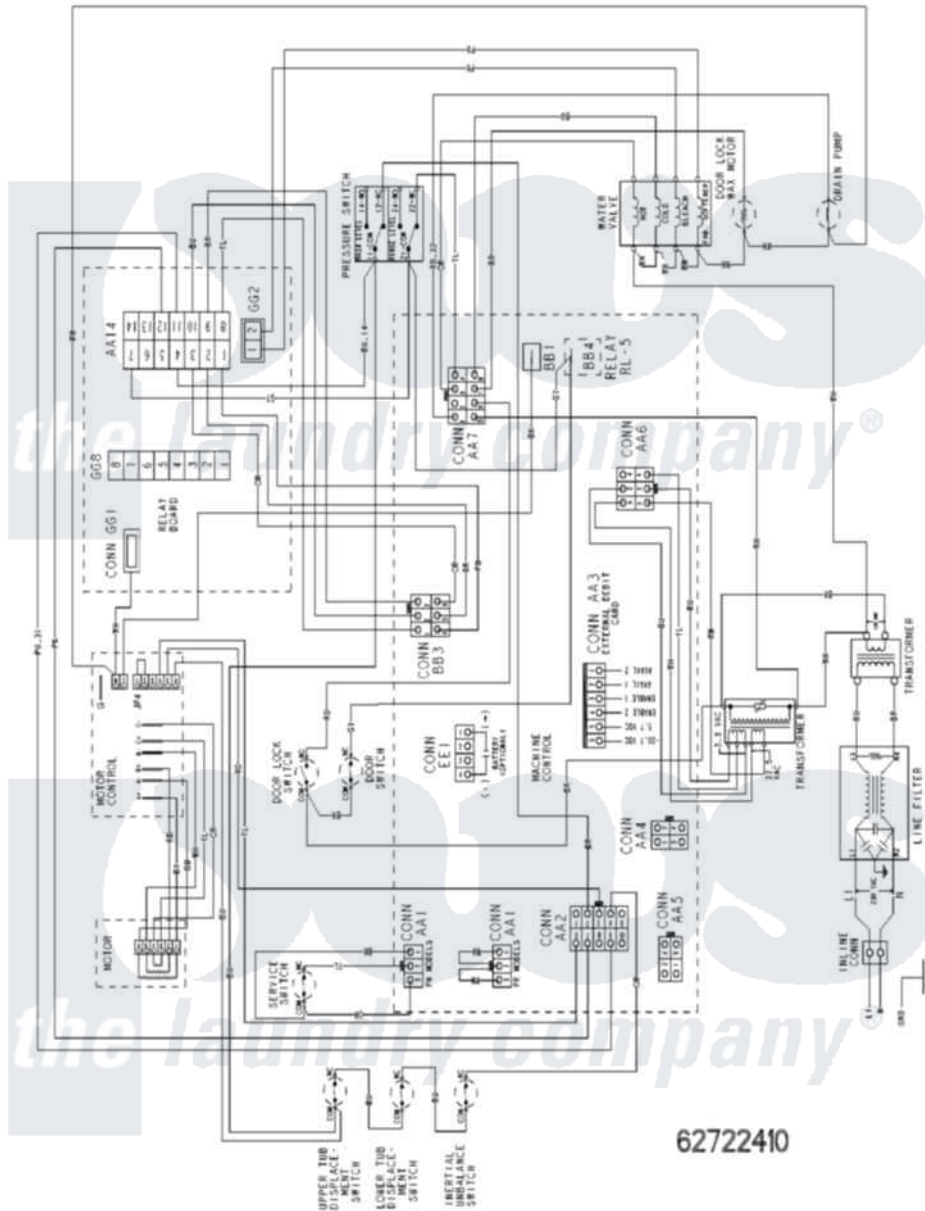

Maytag MAH14PNBAW 09 - WIRING INFORMATION

Maytag Residential Maytag MAH14PNBAW Washer Parts Parts Diagram 09 - WIRING INFORMATION
 Click on the part number to view part

Item	Original Part Number	Replaced By	Status	Part Description
001	NLA		Not Available	WIRING INFORMATION