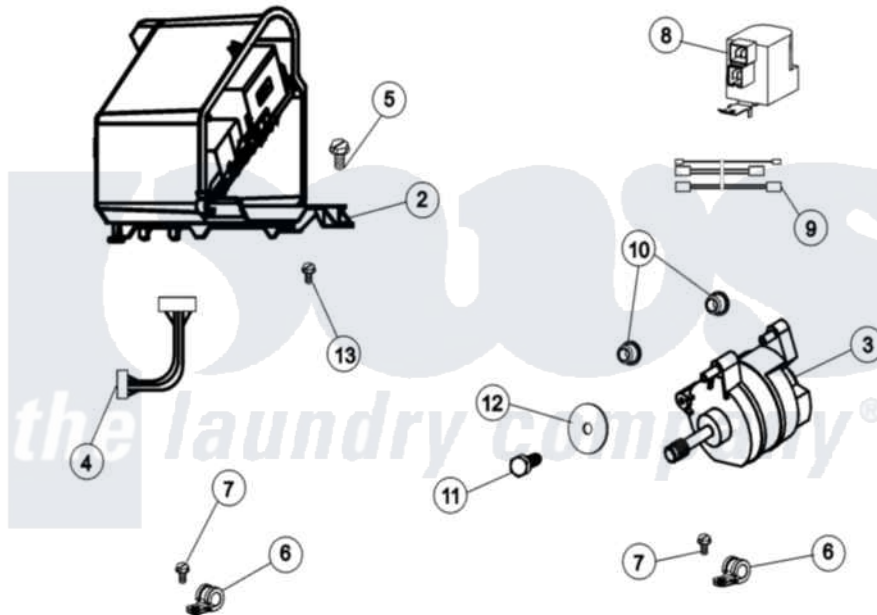

Maytag MAH14PNBAW 10 - MOTOR & MOTOR CONTROL

(SEE TEXT FOR ITEMS 2, 3, 4 AND 8)

Maytag [Residential Maytag MAH14PNBAW Washer Parts](#) Parts Diagram 10 - MOTOR & MOTOR CONTROL
 Click on the part number to view part

Item	Original Part Number	Replaced By	Status	Part Description
001	12002039			Neptune Motor Conversion Kit
002	22004046			Control Assembly, Motor
003	22003856			Motor, Variable Speed
004	22004047	22004212		Motor Harness
005	33002190			SCrew, C BraCe, BraCket, Cabinet
006	22004102			P Clips
007	22002300	9740848		Screw, Mixing Valve Mounting
008	22003854	22003858		EMI Suppression Filter, 16a
009	22004101			Repair Jumper Harness
010	22003329			Isolator, Motor
011	22003686			Bolt, Motor
012	22002320			Washer, Belt Tension Bolt
013	22004103			Screw