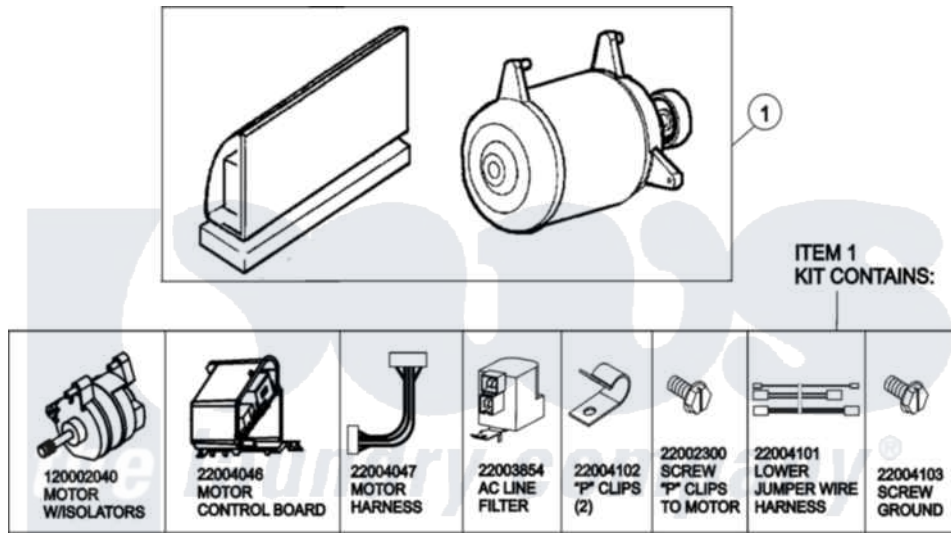

Maytag MAH14PNBAW 10 - MOTOR & MOTOR CONTROL

(SEE TEXT FOR ITEMS 2, 3, 4 AND 8)

Maytag [Residential Maytag MAH14PNBAW Washer Parts](#) Parts Diagram 10 - MOTOR & MOTOR CONTROL
 Click on the part number to view part

Item	Original Part Number	Replaced By	Status	Part Description
001	12002039			Neptune Motor Conversion Kit
002	22004046			Control Assembly, Motor
003	22003856			Motor, Variable Speed
004	22004047	22004212		Motor Harness
005	33002190			SCrew, C BraCe, BraCket, Cabinet
006	22004102			P Clips
007	22002300	9740848		Screw, Mixing Valve Mounting
008	22003854	22003858		EMI Suppression Filter, 16a
009	22004101			Repair Jumper Harness
010	22003329			Isolator, Motor
011	22003686			Bolt, Motor
012	22002320			Washer, Belt Tension Bolt
013	22004103			Screw