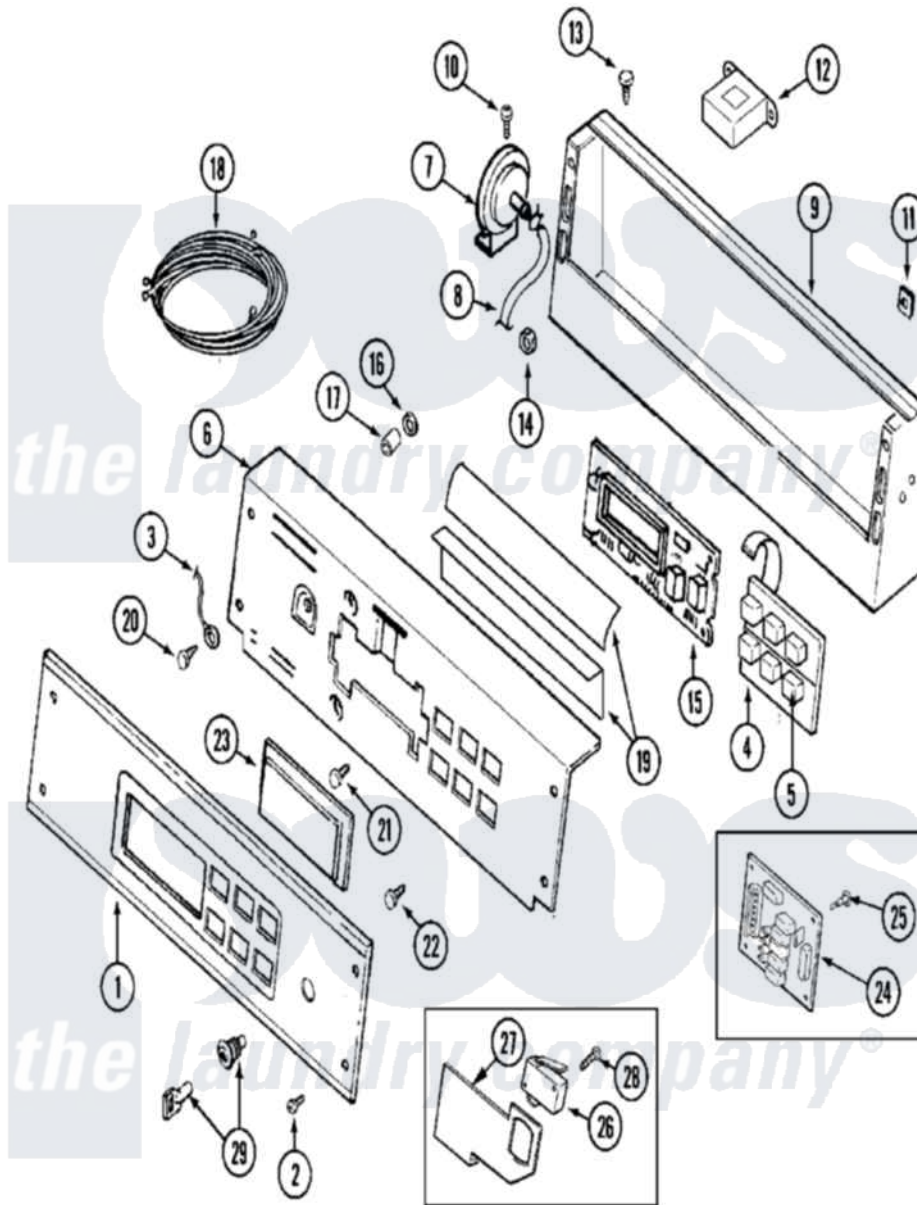

Maytag MAH14PNBEW 01 - CONTROL PANEL

Maytag Residential Maytag MAH14PNBEW Washer Parts Parts Diagram 01 - CONTROL PANEL
 Click on the part number to view part

Item	Original Part Number	Replaced By	Status	Part Description
001	22002346			Panel, Control
"	22003656			Panel, Control Assembly
002	215506			Screw, Control Panel Overlay
003	205810			Wire, Ground
004	206808	W10135389		Push Button And Switch Assembly
"	215527	W10140652		Screw, 6-20 X 1/2
005	215517	W10131113		Push Button
006	22003090			Switch And Back Brkt Assembly
007	22002994			Switch, Pressure
008	22002010			Hose, Pressure Switch
009	22003089			Console
010	22001996	3370225		Screw
011	215003			Fastener, Panel And Bracket
012	22001960			Transformer
013	211251			Screw, Transformer

014	22001419		Nut, Transformer
015	22003560	22003703	Board, Control
016	912077		Locknut, Reader Harness
017	33001204		Stand-Off, Ccontrol Board
018	22002945		Harness, Wire
"	33002090		Harness, Service
019	22002954		Deflector, Water
020	211252		Screw, Ground Wire
021	215526		Screw, Circuit Board
022	215527	W10140652	Screw, 6-20 X 1/2
023	22001962	W10131114	Cover, Display
024	22002942	22004172	Relay Board Drs
025	22002943		Stand-Off
026	22003063		Shield, Programming Switch
"	22003578		Switch, Sensor-Export
027	33001982		Bracket, Switch Mounting
028	22002368		Screw, Sensor Switch Bracket
029	213750	W10133266	Cam-Lock
"	Y206081	W10116737	Lock