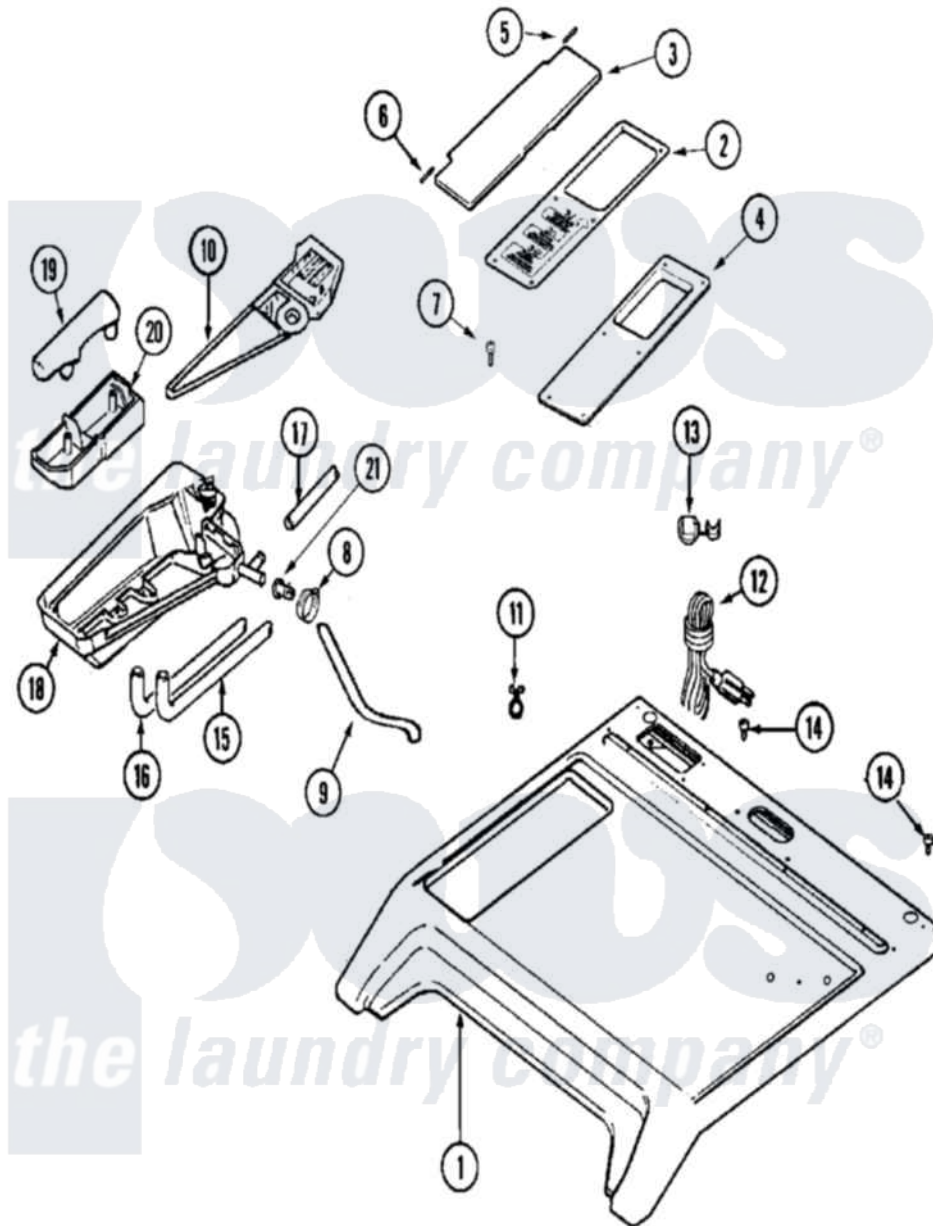

# Maytag MAH14PNBEW 02 - TOP

Maytag [Residential Maytag MAH14PNBEW Washer Parts](#) Parts Diagram 02 - TOP  
 Click on the part number to view part

Item	Original Part Number	Replaced By	Status	Part Description
001	22003584	<a href="#">22004180</a>		Cover, Top
"	NLA		Not Available	COVER, TOP (WHT)
002	22002032		Not Available	COVER, COMM. DISPENSER (WHT)
"	W10124350		Not Available	NOT REQUIRED PART OR SEE NOTE
003	<a href="#">22002941</a>			Lid, Dispenser Commercial
004	22002940	<a href="#">22003665</a>		Bezel, Dispenser
005	Y912678	<a href="#">6-912678</a>		Pin- Hinge
006	<a href="#">Y912679</a>			Pin, Hinge
007	<a href="#">22002031</a>			Palnut, Bezel
"	22002060	<a href="#">400021-1</a>		Screw
008	22002054	<a href="#">285655</a>		Clamp, Hose
009	<a href="#">22002556</a>			Screw, Baffle
010	<a href="#">22002555</a>			Flume, Dispenser
011	212276	<a href="#">W10116760</a>		Screw
"	22002027	<a href="#">74007164</a>		Lock- Purs