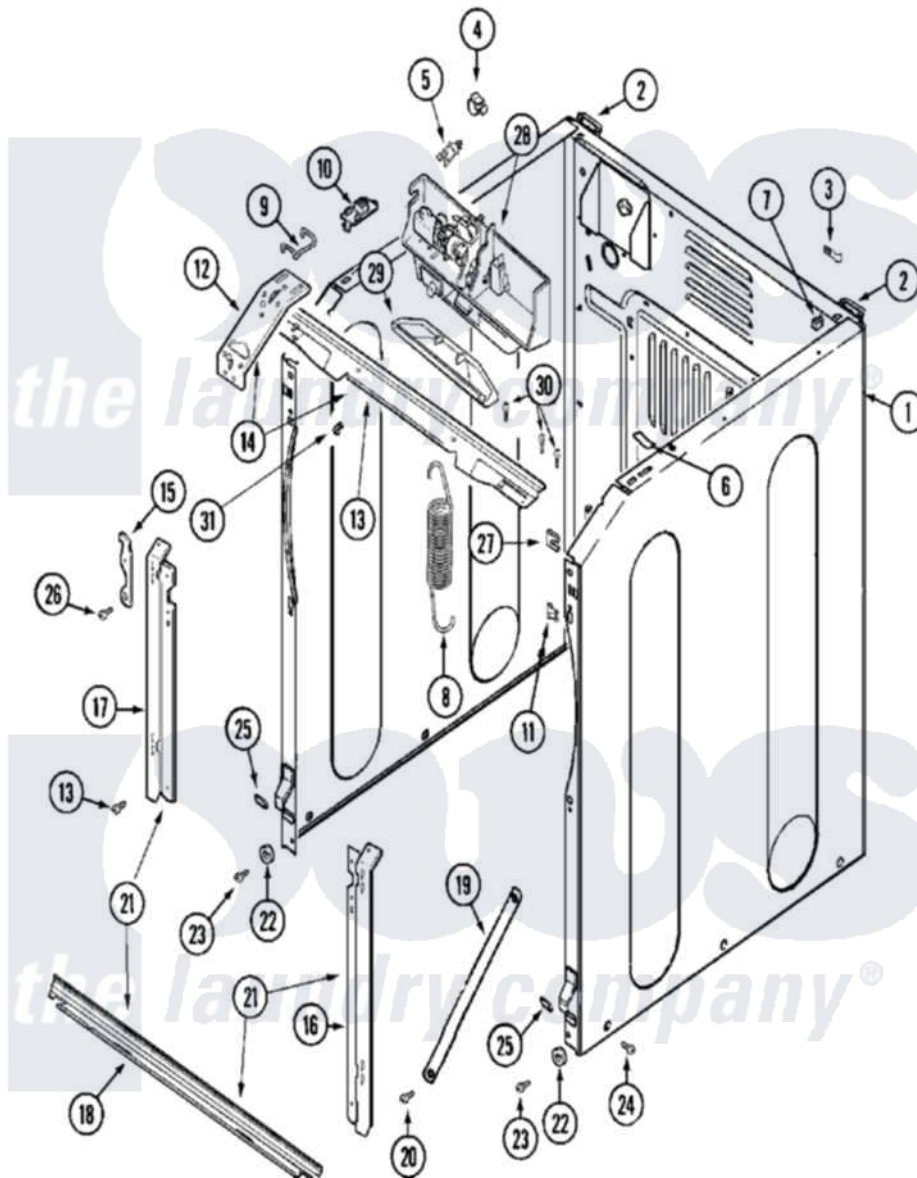

Maytag MAH14PNBEW 03 - CABINET-FRONT

Maytag Residential Maytag MAH14PNBEW Washer Parts Parts Diagram 03 - CABINET-FRONT
 Click on the part number to view part

Item	Original Part Number	Replaced By	Status	Part Description
001	22003639			Cabinet Assembly
"	NLA		Not Available	CABINET ASSY. (WHT)
002	22001995			Screw Note: Screw, Tumbler Front And Shroud
"	22003367	22004095		Hinge, Plastic
003	22002178			Bracket, Air Dome Hose
"	22002925	3370225		Screw
004	22002014			Clip, Harness To Support
005	22003298			Retainer, Wire
006	33001836			Strap, Top Cover Support
007	310933	33002194		Nut, Speed
008	22002100			Spring
009	22002297			Support, Spring
010	22001997			Spacer, Top Cover
011	22002239			Clip, Front Panel
012	22002090			Brace, Corner
"	22002292			Brace, Corner

"	22003622		Brace, Corner
"	22003623		Brace, Corner
013	22002015		Support, Door Lock
"	22003626		Support, Door Lock
014	22003637		BRACE ASSEMBLY, TOP CROSS CONTAINS ITEMS 12 & 13
015	22002247	33002597	Hook, Security
016	22003224		Bracket, Shroud
"	22003625		Bracket, Shroud Support
017	22002985		Bracket, Shroud
"	22003624		Bracket, Shroud Support
018	22002505	Not Available	BRIDGE, SHROUD SUPPORT
"	22003664		Support, Lower Shroud
019	22002767		Brace, Cross
020	22001995		Screw Note: Screw, Tumbler Front And Shroud
021	22003638	22003652	Shroud Support Assembly
022	22002025		Disc, Front Panel Spacer
023	22001995		Screw Note: Screw, Tumbler Front And Shroud
024	213007		Xfor Cabinet See Cabinet, Back
"	22003409	213007	Xfor Cabinet See Cabinet, Back
025	22002239		Clip, Front Panel
026	22001995		Screw Note: Screw, Tumbler Front And Shroud
027	22002049		Clip Note: Clip, Front Panel
028	22002119		Motor, Wax
"	NLA	Not Available	LATCH, ASSY. (COMMERCIAL)
029	22002957		Cover, Latch Assembly
030	22001995		Screw Note: Screw, Tumbler Front And Shroud
031	22002014		Clip, Harness To Support