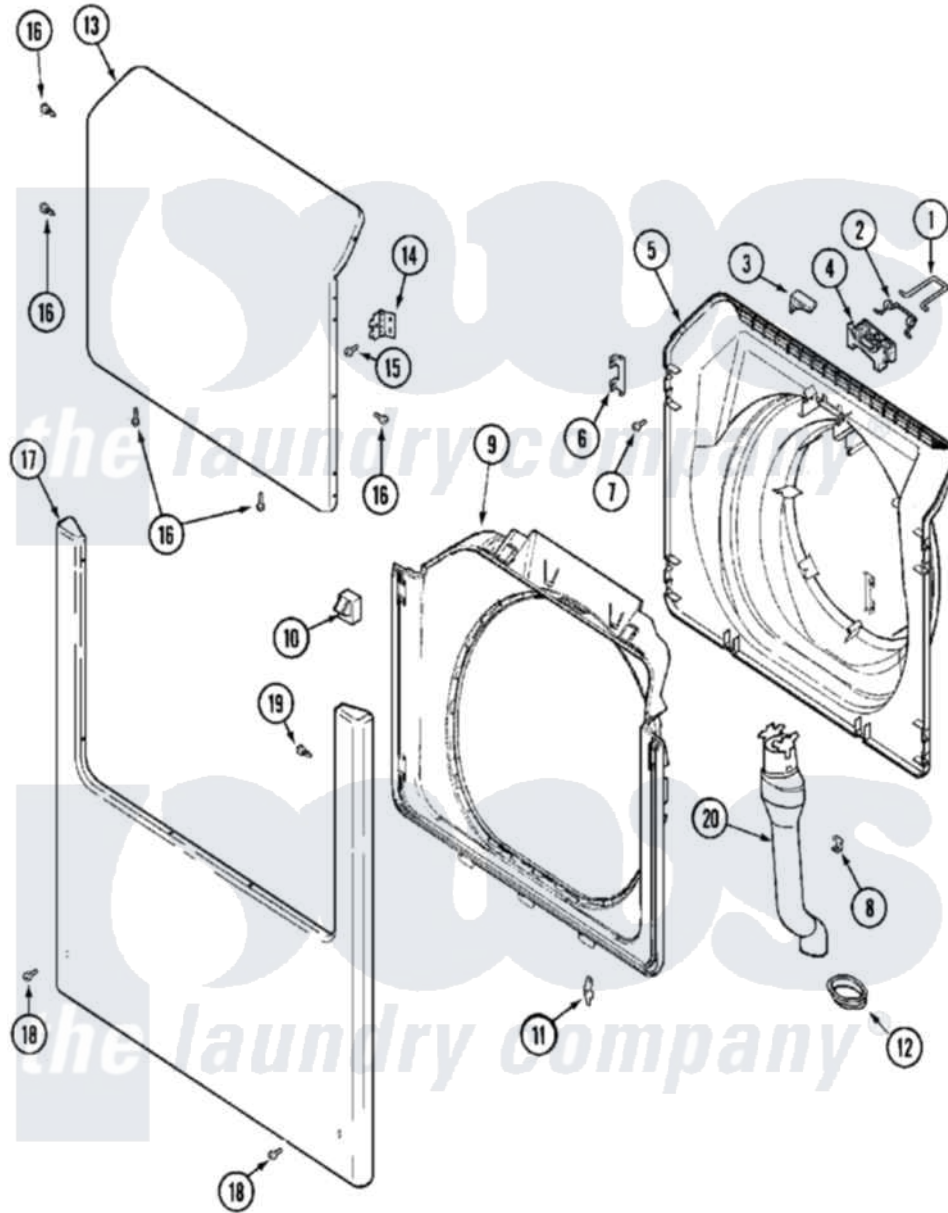

# Maytag MAH14PNBEW 04 - DOOR & FRONT PANEL

Maytag Residential Maytag MAH14PNBEW Washer Parts Parts Diagram 04 - DOOR & FRONT PANEL  
 Click on the part number to view part

Item	Original Part Number	Replaced By	Status	Part Description
001	<a href="#">22003222</a>			Hoop, Lock
002	<a href="#">22002003</a>			Spring, Latch
003	22002355	<a href="#">22003083</a>		Liner, Door Assembly W/Vent
"	<a href="#">22003800</a>			Inner Door/Vented
004	<a href="#">22002168</a>			Support, Lock Hoop
005	<a href="#">22003083</a>			Liner, Door Assembly W/Vent
006	<a href="#">22002038</a>			Clip, Door
007	<a href="#">22002007</a>			Screw, Wire Frame
008	<a href="#">22002039</a>			Clip, Door
009	<a href="#">22002234</a>			Shroud And Dispenser Hose
"	<a href="#">22002333</a>			Label, Open Door
010	<a href="#">22002046</a>			Switch, Secondary Door
011	22002095	<a href="#">12001994</a>		Cover
"	<a href="#">33001764</a>			Cover, Hinge Hole
"	<a href="#">33001846</a>			Screw, Hinge Hole Cover
012	<a href="#">22003075</a>			Grommet, Vent Tube

013	<a href="#">22001979</a>		Door, Outer
"	<a href="#">22002333</a>		Label, Open Door
014	<a href="#">22002001</a>		Support, Hinge
"	<a href="#">22002798</a>		Hinge, Door
"	W10124350	Not Available	NOT REQUIRED (HINGE SUPPORT)
015	22002062	<a href="#">98006631</a>	Screw
"	<a href="#">22002243</a>		Screw, Front Panel And Hinge
"	<a href="#">22002244</a>		Clip, Grounding
016	<a href="#">22002063</a>		Screw No.8-18AB Wafer Head
017	22002241	<a href="#">22002836</a>	Panel, Front
018	<a href="#">22001496</a>		Front Panel Fastener And Screw
019	<a href="#">22002243</a>		Screw, Front Panel And Hinge
"	<a href="#">22002244</a>		Clip, Grounding
020	22003576	<a href="#">22003850</a>	Vent Tube Assembly