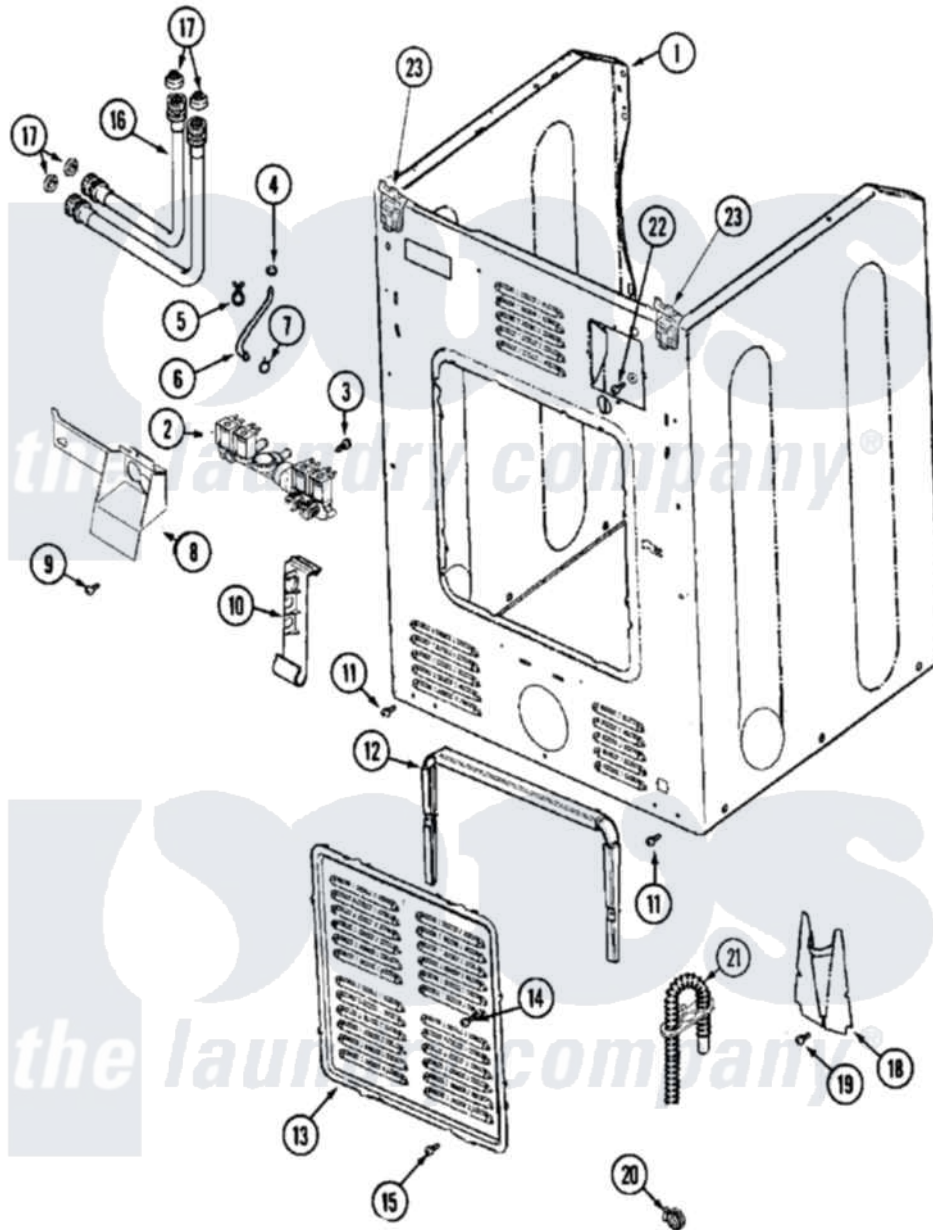

Maytag MAH14PNBEW 05 - CABINET-REAR

Maytag [Residential Maytag MAH14PNBEW Washer Parts](#) Parts Diagram 05 - CABINET-REAR
 Click on the part number to view part

Item	Original Part Number	Replaced By	Status	Part Description
001	22002013			Stop, Shipping
"	22003639			Cabinet Assembly
"	NLA		Not Available	CABINET ASSY. (WHT)
002	22002903			Valve, Water
003	Y313561			Screw---NA
004	22003627	616099		Clamp
005	22002027	74007164		Lock- Purs
006	22002083			Hose, Injector
007	216169	596669		Clamp, Manifold
008	33002212			Bracket, Water Valve
009	22002436			Screw, Water Valve Bracket
010	33002213			Rack, Hose
011	22001995			Screw Note: Screw, Tumbler Front And Shroud
012	22002022			Spacer, Access Panel
013	22002092			Panel, Access
"	22002349	W10116737		Lock

014	22002295	67006908	Screw, Ice Rack
015	22001996	3370225	Screw
016	35-3400		Inlet Hose Assembly
"	35-3401		Inlet Hose Assembly
017	12001413		Strainer And Washer Kit
018	22002704		Cover, Drain Hose
019	22001995		Screw Note: Screw, Tumbler Front And Shroud
020	22001984	285655	Clamp, Hose
021	12001659	12001807	Drain Hose Kit
"	22002892		Retainer, Drain Hose
"	22002893	8539404	Tie-Wire
"	22002932		Clip, Drain Hose
"	22003319	12001807	Drain Hose Kit
022	NLA	Not Available	SCREW, GROUND LUG
023	22001995		Screw Note: Screw, Tumbler Front And Shroud
"	22003367	22004095	Hinge, Plastic