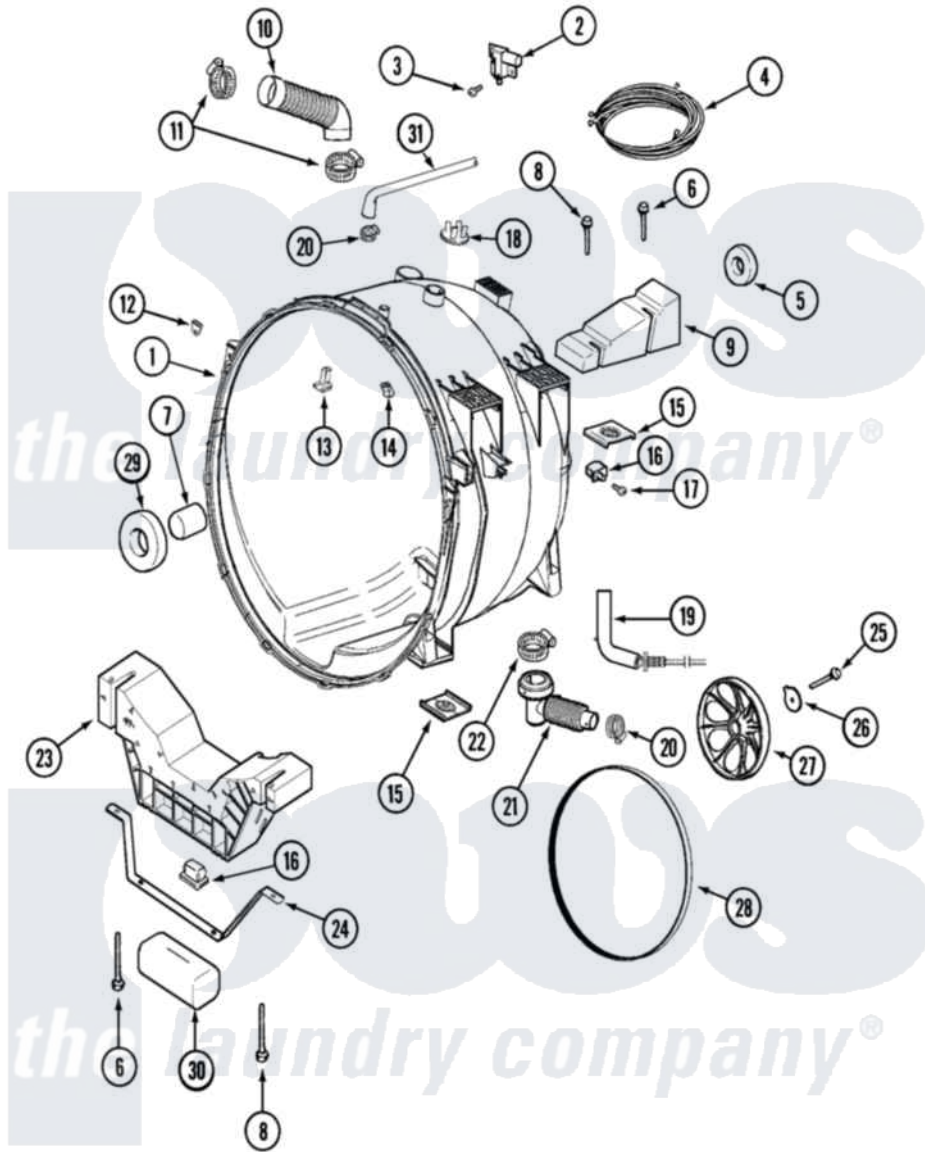

Maytag MAH14PNBEW 06 - OUTER TUB

Maytag [Residential Maytag MAH14PNBEW Washer Parts](#) Parts Diagram 06 - OUTER TUB
 Click on the part number to view part

Item	Original Part Number	Replaced By	Status	Part Description
001	22002154	22004465		Outer Tub Assembly, As Pack
002	22002045	22003302		Switch, Internal Unbalance
003	912615	33002917		Screw, No.10-16
004	22002545			Wire Harness, Displacement
005	22003441			Bearing, Rear
006	22003615			Bolt, Double Sems 5-3/8
007	22002935			Spacer, Bearing
008	22003616			Bolt, Double Sems 3-3/8
009	22002102			Weight, Counter Balance
010	22002083			Hose, Injector
011	22002052	616099		Clamp
012	22002103			Clip, U
013	22002959	22004310		Water Deflector
014	22002006			Clip, Unbalance Switch Harness
"	22002061	910187		Screw
015	22002065			Nut, Counter Balance

016	22002044		Switch, Tub Displacement
"	22003065	22004093	Unbalance
"	33002215		Bracket, Unbalance Switch
017	22002061	910187	Screw
018	22002797		Clip, Hose
019	22002010		Hose, Pressure Switch
020	202515	596669	Clamp, Manifold
021	22002081	22003262	Hose, Tub To Pump Outlet
022	22002053	696392	Hose Clamp
023	22002579		Not Available WEIGHT ASSEMBLY (FRT)
024	22002008		Strap
025	22002057	22003937	Screw, Retaining Bolt
026	22002055	22003936	Washer
027	22002315		Pulley, Spinner
028	22002313	12001788	Kit, Belt And Isolator--W
029	22002934		Bearing, Front
030	22002011		Not Available CUSHION