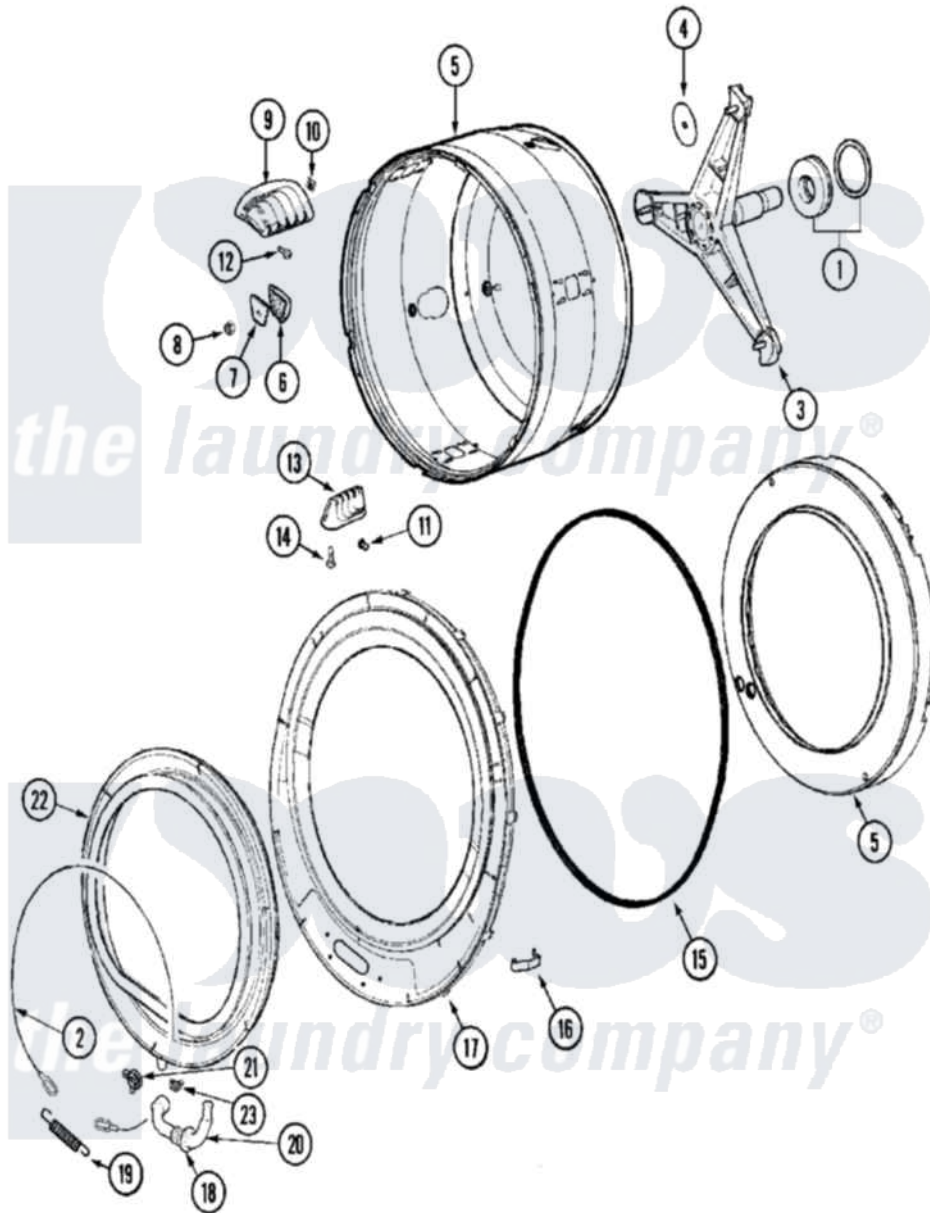

Maytag MAH14PNBEW 07 - SPINNER ASSEMBLY & OUTER TUB COVER

Maytag Residential Maytag MAH14PNBEW Washer Parts Parts Diagram 07 - SPINNER ASSEMBLY & OUTER TUB COVER

Click on the part number to view part

Item	Original Part Number	Replaced By	Status	Part Description
001	12001478	12002022		Lip Seal Kit
002	22002327			Wire, Boot Clamp
003	22002123			Tube, Molykote
"	22002897	W10181639		Support
004	22002023			Washer, Plastic
005	22002115	6-2717080		Spinner As
006	22002482			Washer, Profile
007	22002020			Washer, Spinner Support
008	22002122	2207454		Nut, Hex
009	22001985			Baffle, Drip
010	22002009			Grommet, Baffle
011	22001999			Grommet, Baffle
012	22002325	22003556		Screw, Baffle
013	22001986			Baffle, Drip
014	22002059			Screw, Baffle
015	22002077			Seal, Tub Cover

016	22002050		Clip, Tub To Cover
017	22003074		Guard, Hose
"	22003212		Cover, Tub --W
018	22003074		Guard, Hose
019	22002099		Spring, Tub
020	22003071	22004477	Drain Hose, Door Boot
021	Y22003072		CLAMP, HOSE DOUBLE WIRE
022	12001772	12002533	Boot Kit
023	22003073	596669	Clamp, Manifold