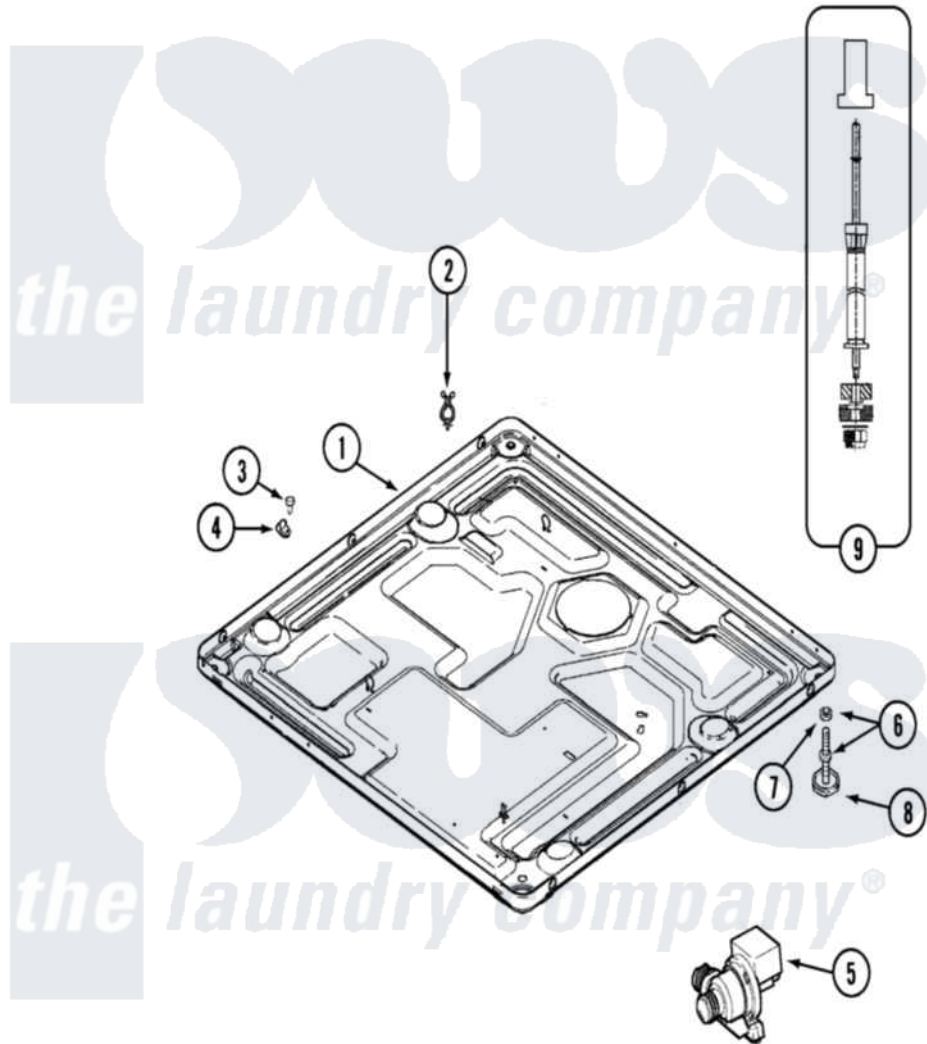

Maytag MAH14PNBEW 08 - BASE

Maytag [Residential Maytag MAH14PNBEW Washer Parts](#) Parts Diagram 08 - BASE
 Click on the part number to view part

Item	Original Part Number	Replaced By	Status	Part Description
001	22002240	22003435		Base, Assembly
"	22003580			Base, Assembly
"	22003605			Base Weld Assembly
002	315471	22003298		Retainer, Wire
003	212276	W10116760		Screw
004	22002014			Clip, Harness To Support
005	22002809	22003635		Pump, High Torque
006	22003544			Adjustable Leg W/Foot And Nut
007	Y052740	62739		Nut, Lock
008	210684			Foot, Adjustable Leg
009	22001988			Strut Assembly-Rear
010	22002476	22003778		Transformer
"	22002477			Shield, Transformer
"	22003778			Transformer