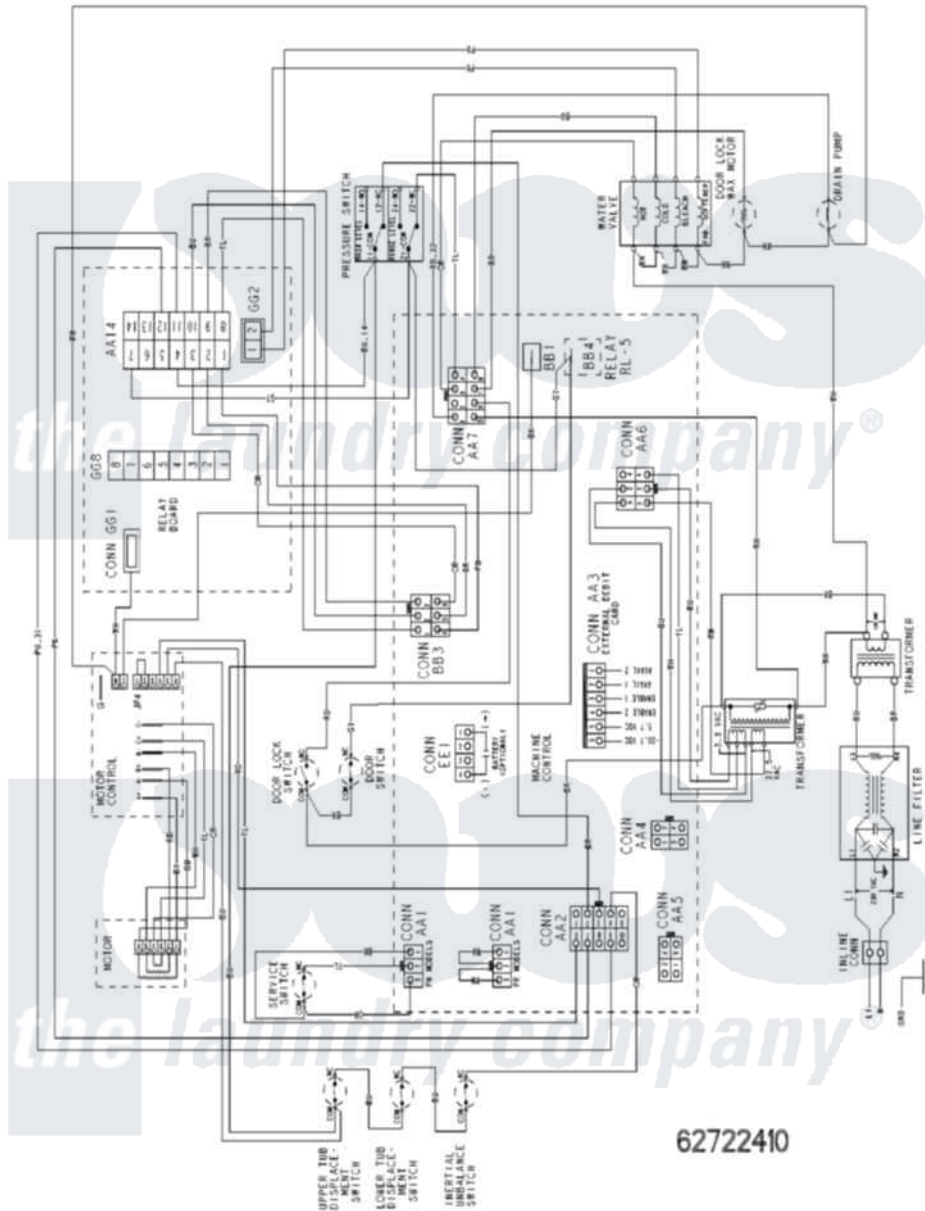

Maytag MAH14PNBEW 09 - WIRING INFORMATION

62722410

Maytag Residential Maytag MAH14PNBEW Washer Parts Parts Diagram 09 - WIRING INFORMATION
 Click on the part number to view part

| Item | Original Part Number | Replaced By | Status | Part Description |
|------|----------------------|-------------|---------------|--------------------|
| 001 | NLA | | Not Available | WIRING INFORMATION |