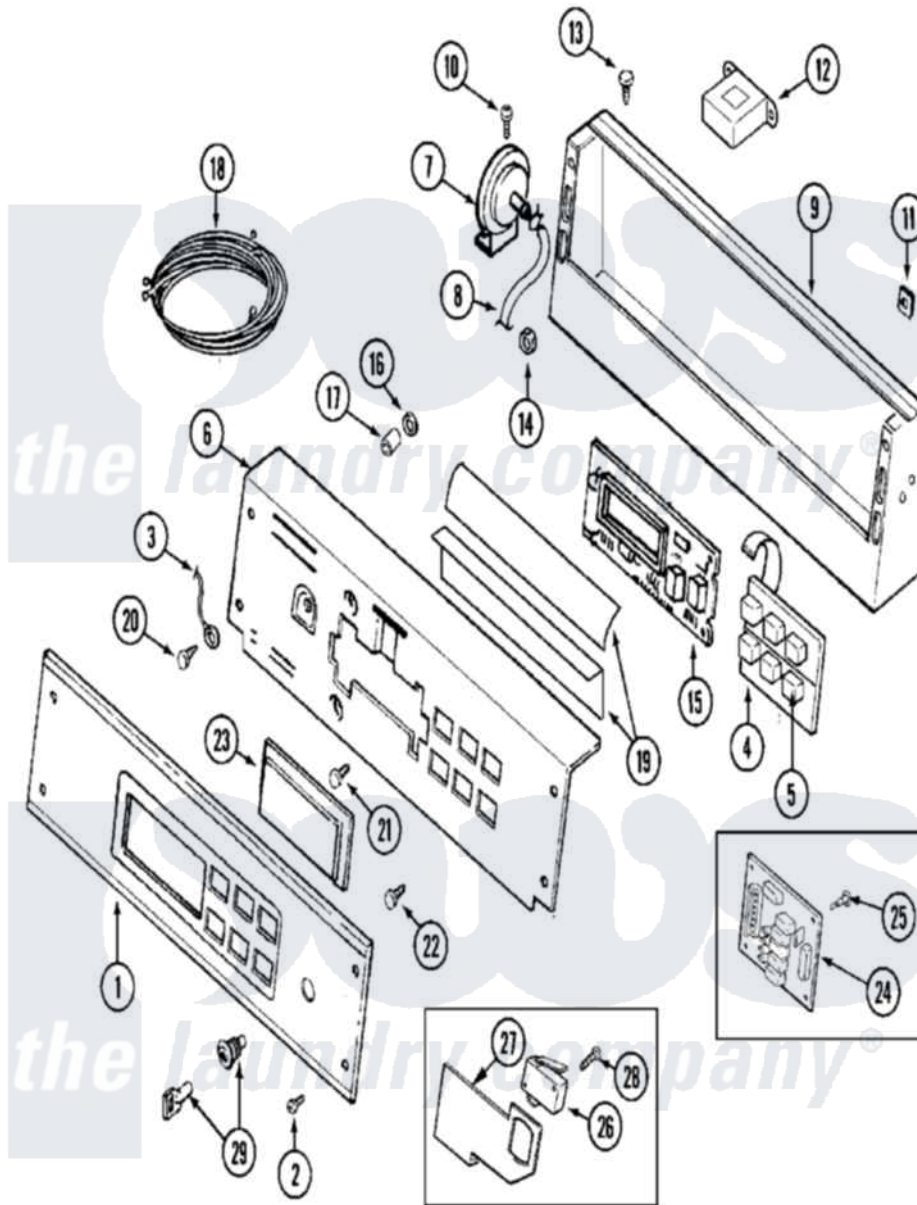

Maytag MAH14PNBGW 01 - CONTROL PANEL

Maytag Residential Maytag MAH14PNBGW Washer Parts Parts Diagram 01 - CONTROL PANEL
 Click on the part number to view part

Item	Original Part Number	Replaced By	Status	Part Description
001	22002346			Panel, Control
"	22003656			Panel, Control Assembly
002	215506			Screw, Control Panel Overlay
003	205810			Wire, Ground
004	206808	W10135389		Push Button And Switch Assembly
"	215527	W10140652		Screw, 6-20 X 1/2
005	215517	W10131113		Push Button
006	22003090			Switch And Back Brkt Assembly
007	22002994			Switch, Pressure
008	22002010			Hose, Pressure Switch
009	22003089			Console
010	22001996	3370225		Screw
011	215003			Fastener, Panel And Bracket
012	22001960			Transformer
013	211251			Screw, Transformer

014	22001419		Nut, Transformer
015	22003560	22003703	Board, Control
016	912077		Locknut, Reader Harness
017	33001204		Stand-Off, Ccontrol Board
018	22002945		Harness, Wire
"	33002090		Harness, Service
019	22002954		Deflector, Water
020	211252		Screw, Ground Wire
021	215526		Screw, Circuit Board
022	215527	W10140652	Screw, 6-20 X 1/2
023	22001962	W10131114	Cover, Display
024	22002942	22004172	Relay Board Drs
025	22002943		Stand-Off
026	22003063		Shield, Programming Switch
"	22003578		Switch, Sensor-Export
027	33001982		Bracket, Switch Mounting
028	22002368		Screw, Sensor Switch Bracket
029	213750	W10133266	Cam-Lock
"	Y206081	W10116737	Lock