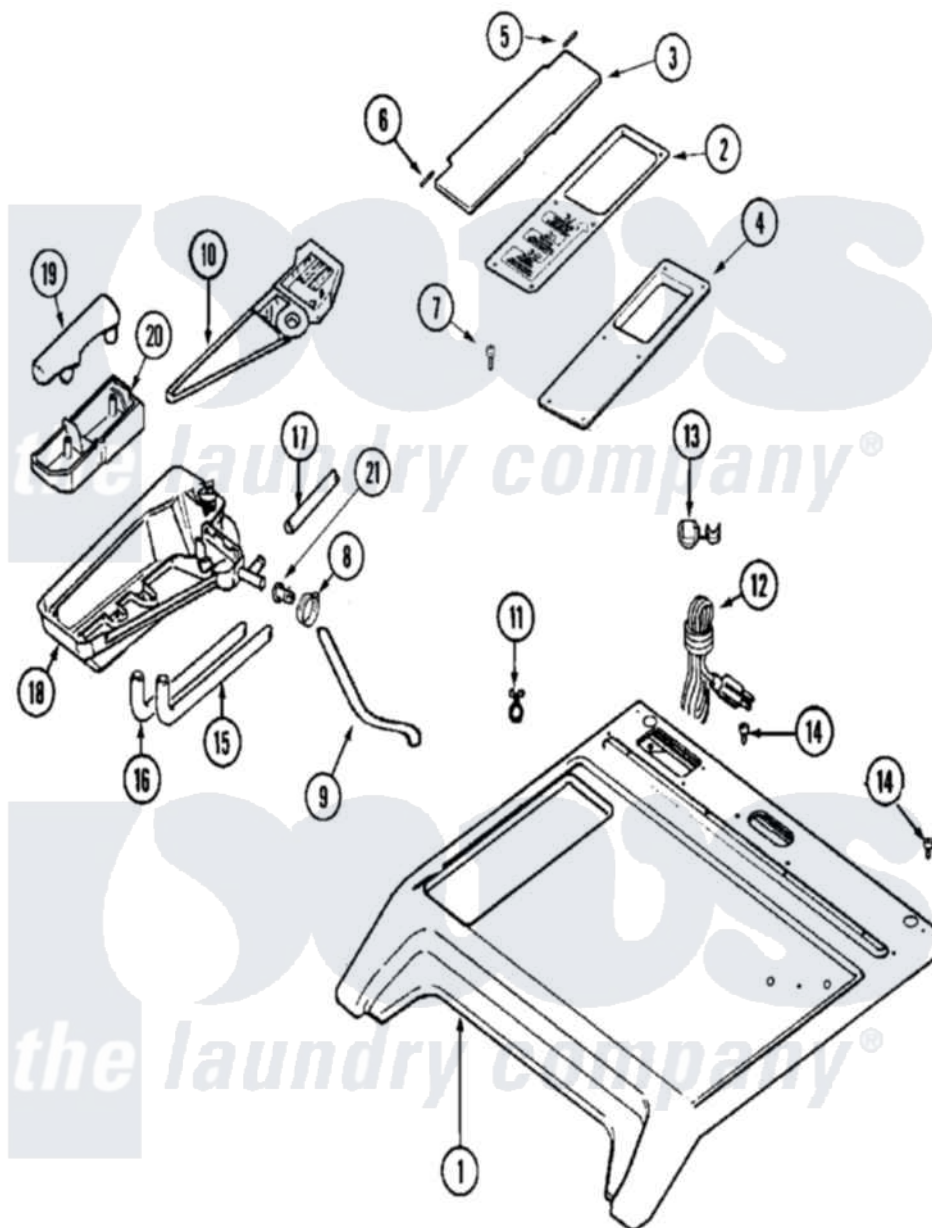

Maytag MAH14PNBGW 02 - TOP

Maytag Residential Maytag MAH14PNBGW Washer Parts Parts Diagram 02 - TOP
 Click on the part number to view part

Item	Original Part Number	Replaced By	Status	Part Description
001	22003584	22004180		Cover, Top
"	NLA		Not Available	COVER, TOP (WHT)
002	22002032		Not Available	COVER, COMM. DISPENSER (WHT)
"	W10124350		Not Available	NOT REQUIRED PART OR SEE NOTE
003	22002941			Lid, Dispenser Commercial
004	22002940	22003665		Bezel, Dispenser
005	Y912678	6-912678		Pin- Hinge
006	Y912679			Pin, Hinge
007	22002031			Palnut, Bezel
"	22002060	400021-1		Screw
008	22002054	285655		Clamp, Hose
009	22002556			Screw, Baffle
010	22002555			Flume, Dispenser
011	212276	W10116760		Screw
"	22002027	74007164		Lock- Purs

012	210186	3370225	Screw
"	22003540		Cord, Power
"	22003541	22004404	Cord Adapter
"	22003542		Adapter 10 Amp
"	22003543		Adapter 10 Amp
"	22003657		Cord, Power
"	22003658		CORD, POWER (EXPORT-AUST)
"	33002501		Filter, EMI
013	216183		Grommet, Cord Export
014	210186	3370225	Screw
"	22003050		Wire, Ground
015	205161	489503	Clamp
"	22002551		Hose, Bleach
016	205161	489503	Clamp
"	22002552		Hose, Fabric Softener---NA
017	205161	489503	Clamp
"	22002553		Hose, Detergent
018	22002230	400021-1	Screw
"	22002768	12001558	Dispenser Bottom With 4 Clamps
019	22002266		Cap, Siphon
020	22002265		Cup, Siphon
021	22001900		Preventer, Back Flow
"	22003260		Extension, Nozzle
022	22003462		Dispenser Assembly