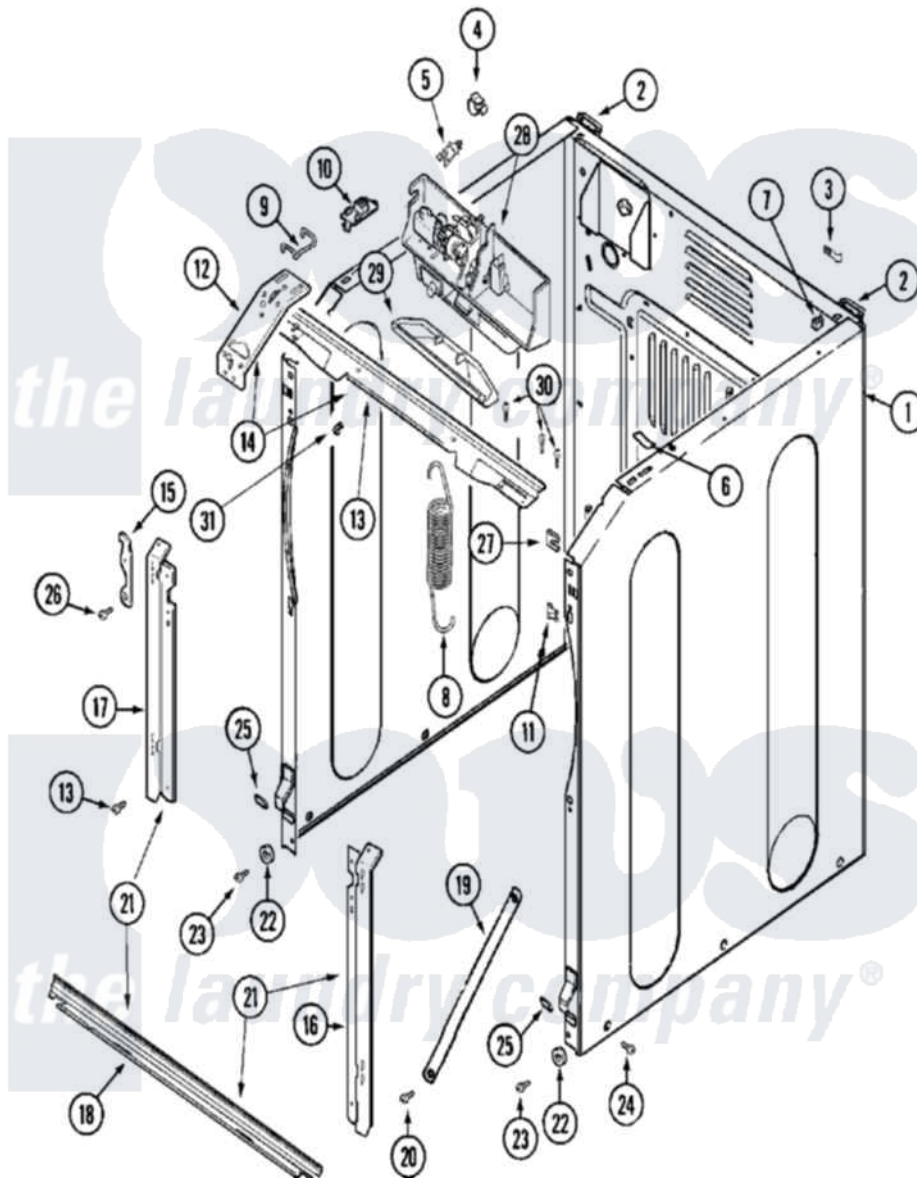

# Maytag MAH14PNBGW 03 - CABINET-FRONT

Maytag Residential Maytag MAH14PNBGW Washer Parts Parts Diagram 03 - CABINET-FRONT  
 Click on the part number to view part

| Item | Original Part Number     | Replaced By              | Status        | Part Description                            |
|------|--------------------------|--------------------------|---------------|---|
| 001  | <a href="#">22003639</a> |                          |               | Cabinet Assembly                            |
| "    | NLA                      |                          | Not Available | CABINET ASSY. (WHT)                         |
| 002  | <a href="#">22001995</a> |                          |               | Screw Note: Screw, Tumbler Front And Shroud |
| "    | 22003367                 | <a href="#">22004095</a> |               | Hinge, Plastic                              |
| 003  | <a href="#">22002178</a> |                          |               | Bracket, Air Dome Hose                      |
| "    | 22002925                 | <a href="#">3370225</a>  |               | Screw                                       |
| 004  | <a href="#">22002014</a> |                          |               | Clip, Harness To Support                    |
| 005  | <a href="#">22003298</a> |                          |               | Retainer, Wire                              |
| 006  | <a href="#">33001836</a> |                          |               | Strap, Top Cover Support                    |
| 007  | 310933                   | <a href="#">33002194</a> |               | Nut, Speed                                  |
| 008  | <a href="#">22002100</a> |                          |               | Spring                                      |
| 009  | <a href="#">22002297</a> |                          |               | Support, Spring                             |
| 010  | <a href="#">22001997</a> |                          |               | Spacer, Top Cover                           |
| 011  | <a href="#">22002239</a> |                          |               | Clip, Front Panel                           |
| 012  | <a href="#">22002090</a> |                          |               | Brace, Corner                               |
| "    | <a href="#">22002292</a> |                          |               | Brace, Corner                               |