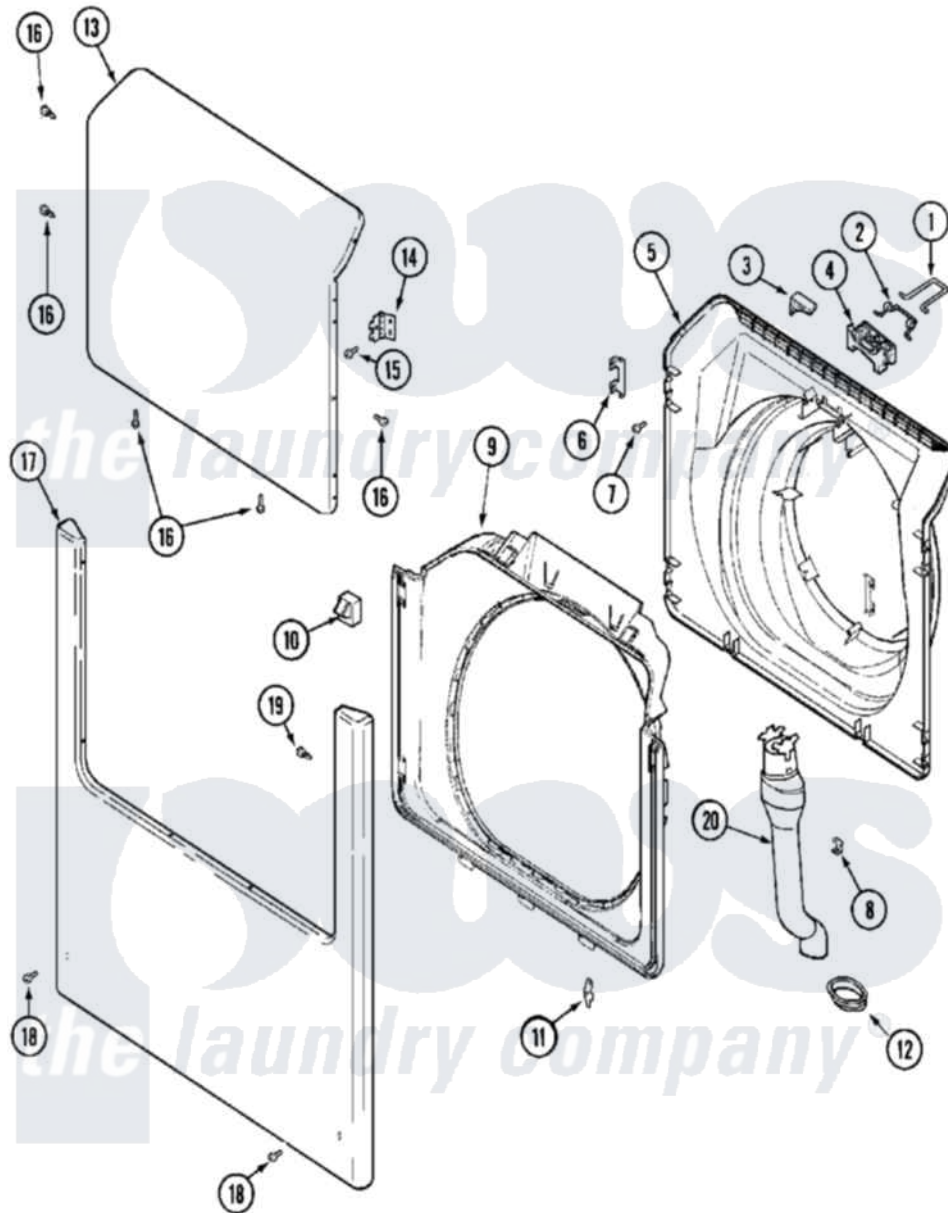

Maytag MAH14PNBGW 04 - DOOR & FRONT PANEL

Maytag Residential Maytag MAH14PNBGW Washer Parts Parts Diagram 04 - DOOR & FRONT PANEL
 Click on the part number to view part

Item	Original Part Number	Replaced By	Status	Part Description
001	22003222			Hoop, Lock
002	22002003			Spring, Latch
003	22002355	22003083		Liner, Door Assembly W/Vent
"	22003800			Inner Door/Vented
004	22002168			Support, Lock Hoop
005	22003083			Liner, Door Assembly W/Vent
006	22002038			Clip, Door
007	22002007			Screw, Wire Frame
008	22002039			Clip, Door
009	22002234			Shroud And Dispenser Hose
"	22002333			Label, Open Door
010	22002046			Switch, Secondary Door
011	22002095	12001994		Cover
"	33001764			Cover, Hinge Hole
"	33001846			Screw, Hinge Hole Cover
012	22003075			Grommet, Vent Tube

013	22001979		Door, Outer
"	22002333		Label, Open Door
014	22002001		Support, Hinge
"	22002798		Hinge, Door
"	W10124350	Not Available	NOT REQUIRED (HINGE SUPPORT)
015	22002062	98006631	Screw
"	22002243		Screw, Front Panel And Hinge
"	22002244		Clip, Grounding
016	22002063		Screw No.8-18AB Wafer Head
017	22002241	22002836	Panel, Front
018	22001496		Front Panel Fastener And Screw
019	22002243		Screw, Front Panel And Hinge
"	22002244		Clip, Grounding
020	22003576	22003850	Vent Tube Assembly