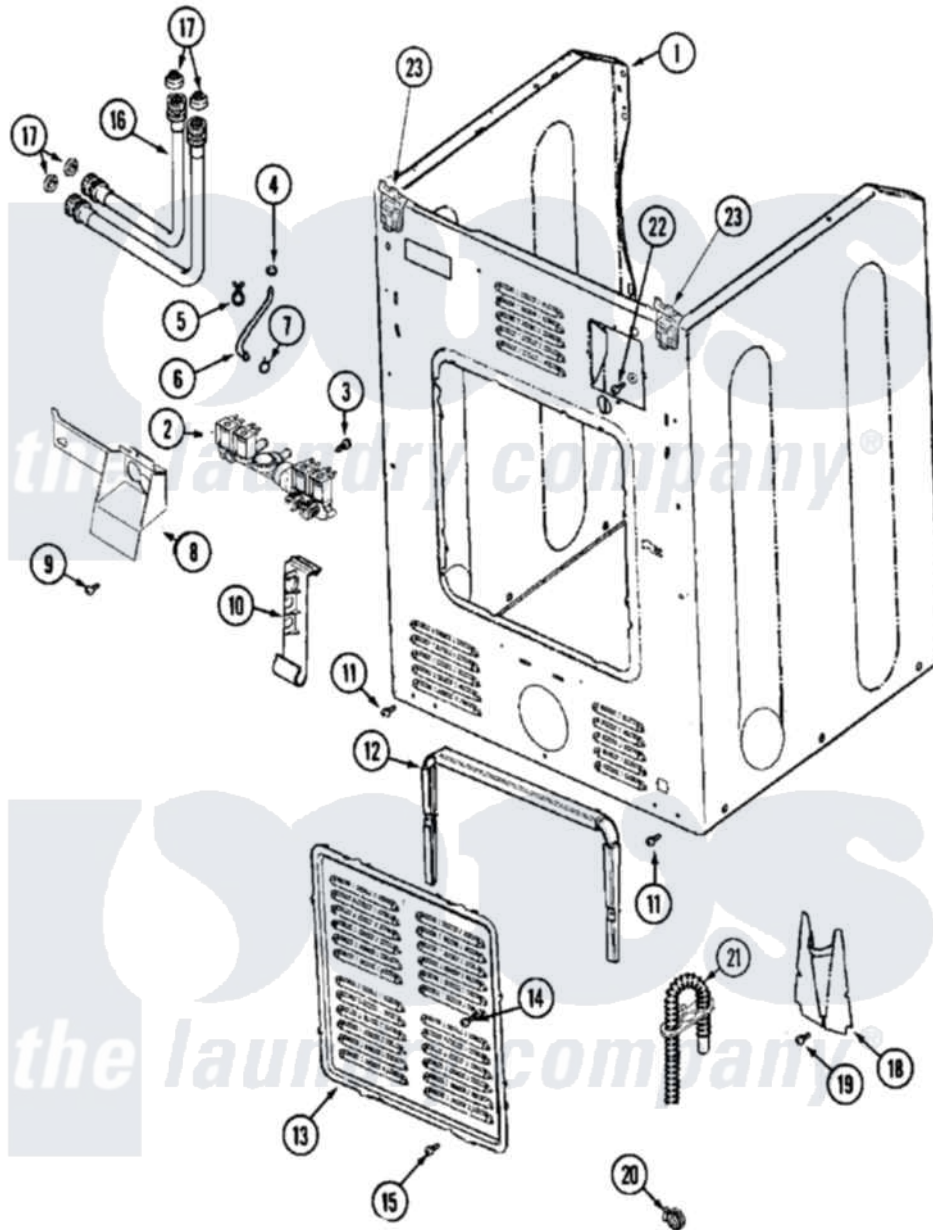

Maytag MAH14PNBGW 05 - CABINET-REAR

Maytag [Residential Maytag MAH14PNBGW Washer Parts](#) Parts Diagram 05 - CABINET-REAR
 Click on the part number to view part

| Item | Original Part Number | Replaced By | Status | Part Description |
|------|--------------------------|---------------------------|---------------|---|
| 001 | 22002013 | | | Stop, Shipping |
| " | 22003639 | | | Cabinet Assembly |
| " | NLA | | Not Available | CABINET ASSY. (WHT) |
| 002 | 22002903 | | | Valve, Water |
| 003 | Y313561 | | | Screw---NA |
| 004 | 22003627 | 616099 | | Clamp |
| 005 | 22002027 | 74007164 | | Lock- Purs |
| 006 | 22002083 | | | Hose, Injector |
| 007 | 216169 | 596669 | | Clamp, Manifold |
| 008 | 33002212 | | | Bracket, Water Valve |
| 009 | 22002436 | | | Screw, Water Valve Bracket |
| 010 | 33002213 | | | Rack, Hose |
| 011 | 22001995 | | | Screw Note: Screw, Tumbler Front And Shroud |
| 012 | 22002022 | | | Spacer, Access Panel |
| 013 | 22002092 | | | Panel, Access |
| " | 22002349 | W10116737 | | Lock |

| | | | |
|-----|--------------------------|--------------------------|---|
| 014 | 22002295 | 67006908 | Screw, Ice Rack |
| 015 | 22001996 | 3370225 | Screw |
| 016 | 35-3400 | | Inlet Hose Assembly |
| " | 35-3401 | | Inlet Hose Assembly |
| 017 | 12001413 | | Strainer And Washer Kit |
| 018 | 22002704 | | Cover, Drain Hose |
| 019 | 22001995 | | Screw Note: Screw, Tumbler Front And Shroud |
| 020 | 22001984 | 285655 | Clamp, Hose |
| 021 | 12001659 | 12001807 | Drain Hose Kit |
| " | 22002892 | | Retainer, Drain Hose |
| " | 22002893 | 8539404 | Tie-Wire |
| " | 22002932 | | Clip, Drain Hose |
| " | 22003319 | 12001807 | Drain Hose Kit |
| 022 | NLA | Not Available | SCREW, GROUND LUG |
| 023 | 22001995 | | Screw Note: Screw, Tumbler Front And Shroud |
| " | 22003367 | 22004095 | Hinge, Plastic |