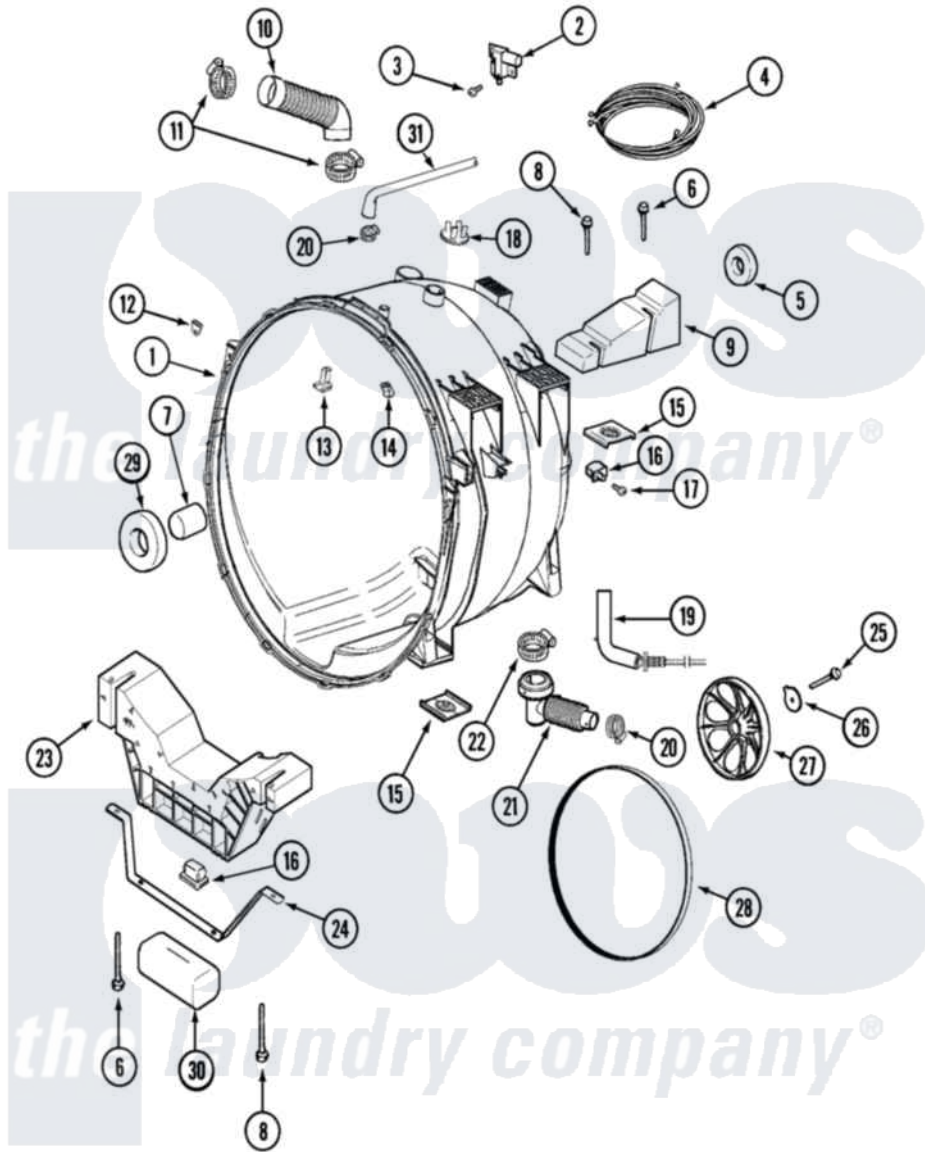

Maytag MAH14PNBGW 06 - OUTER TUB

Maytag [Residential Maytag MAH14PNBGW Washer Parts](#) Parts Diagram 06 - OUTER TUB
 Click on the part number to view part

Item	Original Part Number	Replaced By	Status	Part Description
001	22002154	22004465		Outer Tub Assembly, As Pack
002	22002045	22003302		Switch, Internal Unbalance
003	912615	33002917		Screw, No.10-16
004	22002545			Wire Harness, Displacement
005	22003441			Bearing, Rear
006	22003615			Bolt, Double Sems 5-3/8
007	22002935			Spacer, Bearing
008	22003616			Bolt, Double Sems 3-3/8
009	22002102			Weight, Counter Balance
010	22002083			Hose, Injector
011	22002052	616099		Clamp
012	22002103			Clip, U
013	22002959	22004310		Water Deflector
014	22002006			Clip, Unbalance Switch Harness
"	22002061	910187		Screw
015	22002065			Nut, Counter Balance

016	22002044		Switch, Tub Displacement
"	22003065	22004093	Unbalance
"	33002215		Bracket, Unbalance Switch
017	22002061	910187	Screw
018	22002797		Clip, Hose
019	22002010		Hose, Pressure Switch
020	202515	596669	Clamp, Manifold
021	22002081	22003262	Hose, Tub To Pump Outlet
022	22002053	696392	Hose Clamp
023	22002579		Not Available WEIGHT ASSEMBLY (FRT)
024	22002008		Strap
025	22002057	22003937	Screw, Retaining Bolt
026	22002055	22003936	Washer
027	22002315		Pulley, Spinner
028	22002313	12001788	Kit, Belt And Isolator--W
029	22002934		Bearing, Front
030	22002011		Not Available CUSHION