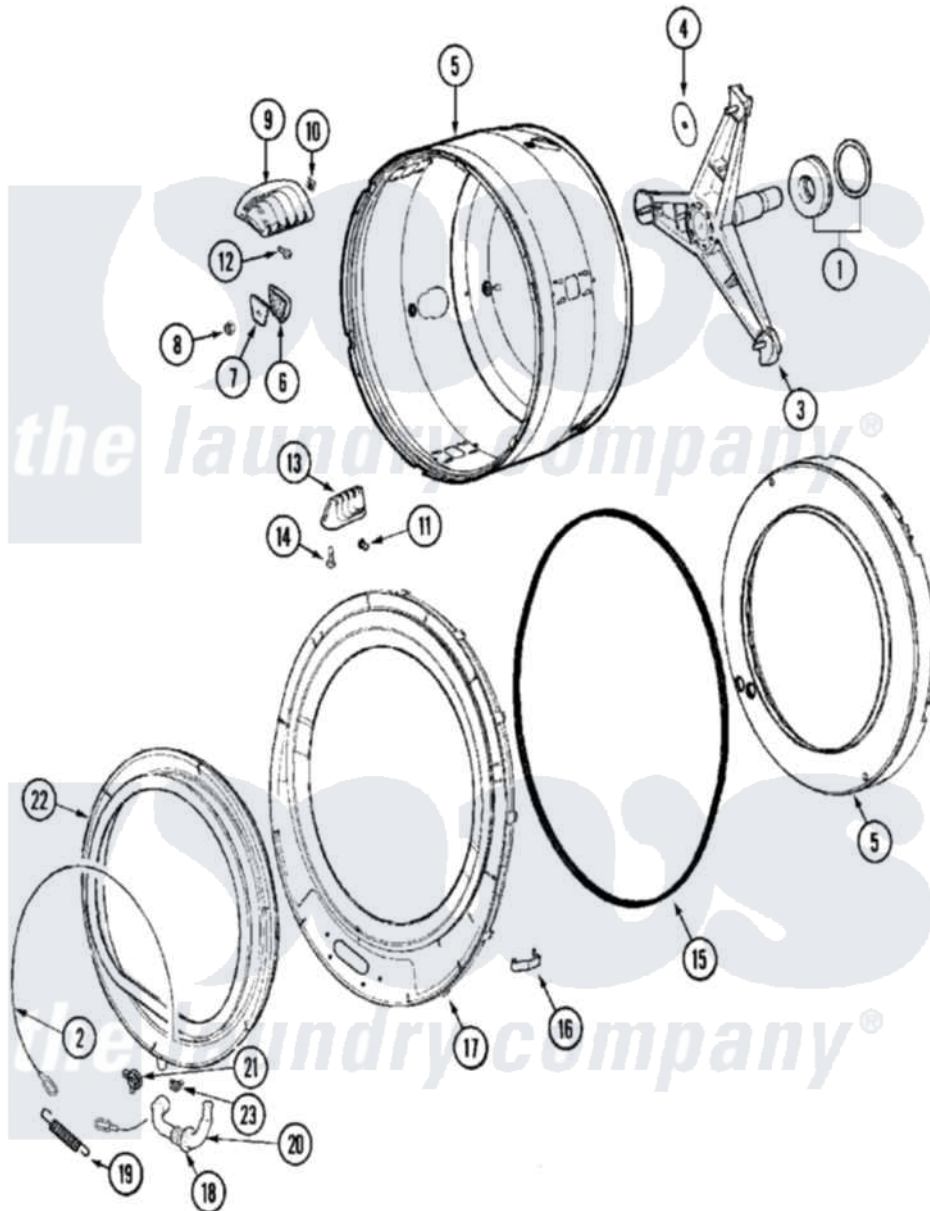

Maytag MAH14PNBGW 07 - SPINNER ASSEMBLY & OUTER TUB COVER

Maytag Residential Maytag MAH14PNBGW Washer Parts Parts Diagram 07 - SPINNER ASSEMBLY & OUTER TUB COVER

Click on the part number to view part

Item	Original Part Number	Replaced By	Status	Part Description
001	12001478	12002022		Lip Seal Kit
002	22002327			Wire, Boot Clamp
003	22002123			Tube, Molykote
"	22002897	W10181639		Support
004	22002023			Washer, Plastic
005	22002115	6-2717080		Spinner As
006	22002482			Washer, Profile
007	22002020			Washer, Spinner Support
008	22002122	2207454		Nut, Hex
009	22001985			Baffle, Drip
010	22002009			Grommet, Baffle
011	22001999			Grommet, Baffle
012	22002325	22003556		Screw, Baffle
013	22001986			Baffle, Drip
014	22002059			Screw, Baffle
015	22002077			Seal, Tub Cover

016	22002050		Clip, Tub To Cover
017	22003074		Guard, Hose
"	22003212		Cover, Tub --W
018	22003074		Guard, Hose
019	22002099		Spring, Tub
020	22003071	22004477	Drain Hose, Door Boot
021	Y22003072		CLAMP, HOSE DOUBLE WIRE
022	12001772	12002533	Boot Kit
023	22003073	596669	Clamp, Manifold