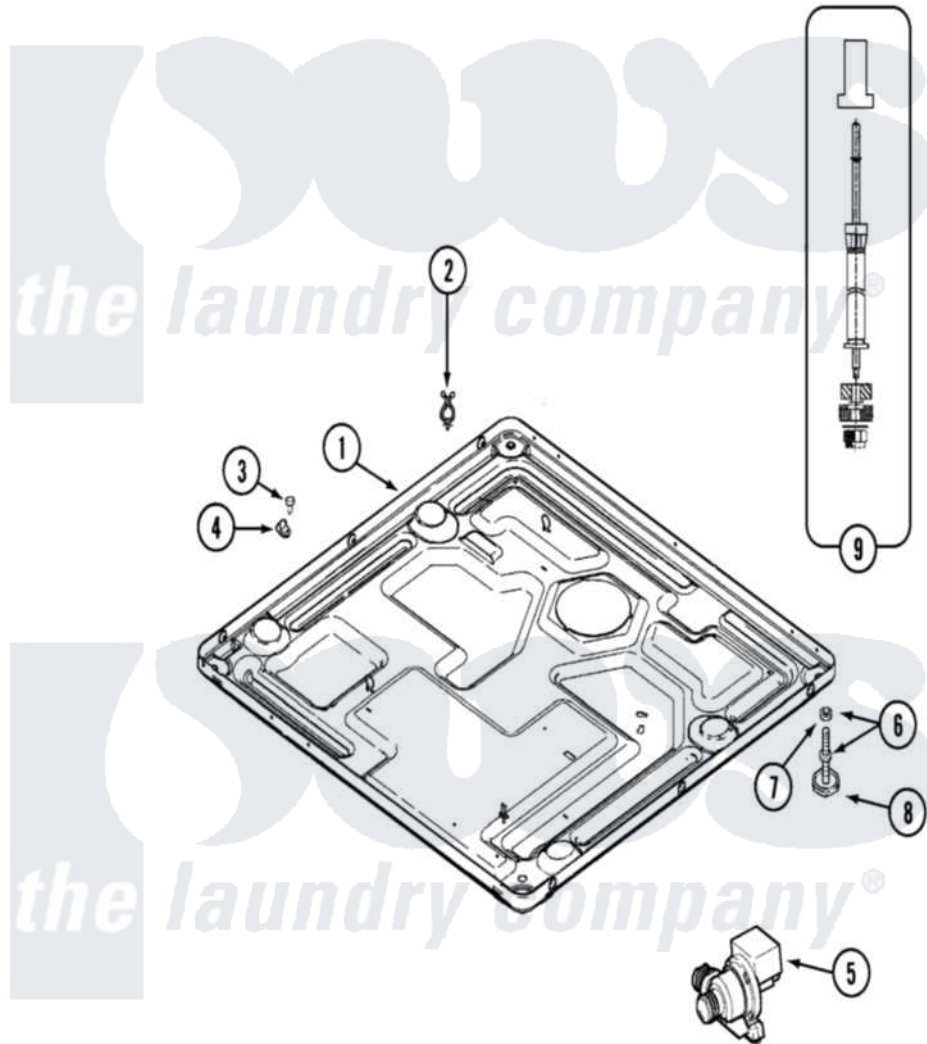

Maytag MAH14PNBGW 08 - BASE

Maytag [Residential Maytag MAH14PNBGW Washer Parts](#) Parts Diagram 08 - BASE
 Click on the part number to view part

Item	Original Part Number	Replaced By	Status	Part Description
001	22002240	22003435		Base, Assembly
"	22003580			Base, Assembly
"	22003605			Base Weld Assembly
002	315471	22003298		Retainer, Wire
003	212276	W10116760		Screw
004	22002014			Clip, Harness To Support
005	22002809	22003635		Pump, High Torque
006	22003544			Adjustable Leg W/Foot And Nut
007	Y052740	62739		Nut, Lock
008	210684			Foot, Adjustable Leg
009	22001988			Strut Assembly-Rear
010	22002476	22003778		Transformer
"	22002477			Shield, Transformer
"	22003778			Transformer