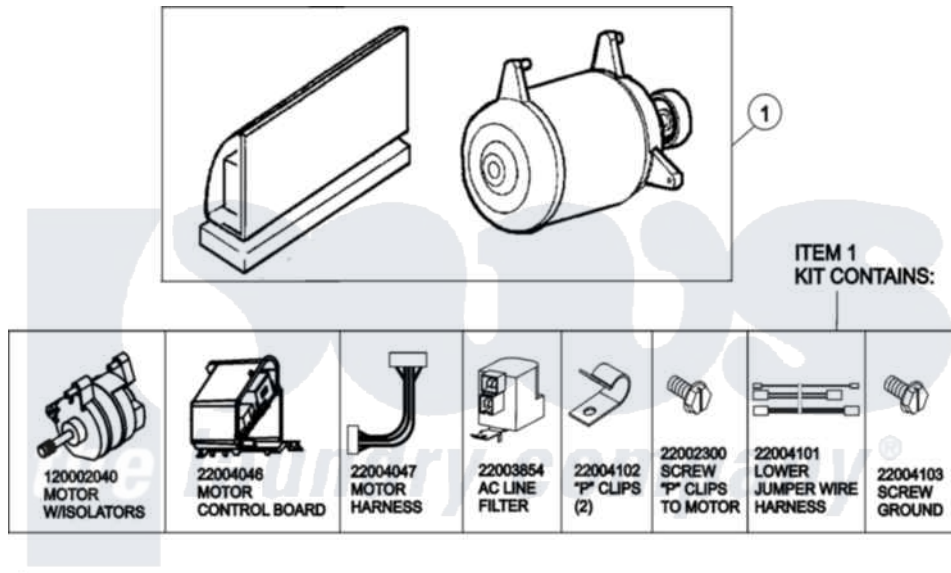

Maytag MAH14PNBGW 10 - MOTOR & MOTOR CONTROL

(SEE TEXT FOR ITEMS 2, 3, 4 AND 8)

Maytag Residential Maytag MAH14PNBGW Washer Parts Parts Diagram 10 - MOTOR & MOTOR CONTROL
 Click on the part number to view part

Item	Original Part Number	Replaced By	Status	Part Description
001	12002039			Neptune Motor Conversion Kit
002	22004046			Control Assembly, Motor
003	22003856			Motor, Variable Speed
004	22004047	22004212		Motor Harness
005	33002190			SCrew, C BraCe, BraCket, Cabinet
006	22004102			P Clips
007	22002300	9740848		Screw, Mixing Valve Mounting
008	22003854	22003858		EMI Suppression Filter, 16a
009	22004101			Repair Jumper Harness
010	22003329			Isolator, Motor
011	22003686			Bolt, Motor
012	22002320			Washer, Belt Tension Bolt
013	22004103			Screw