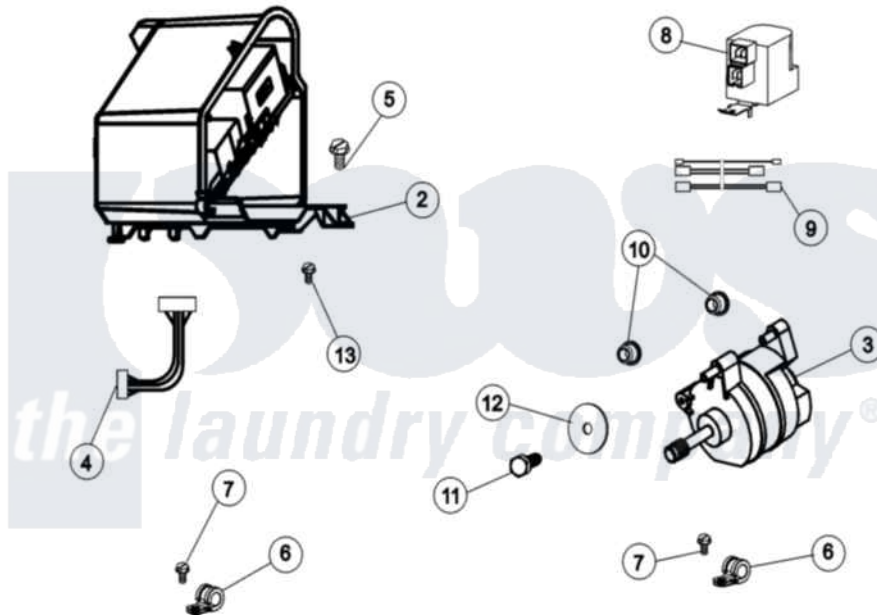

Maytag MAH14PNBGW 10 - MOTOR & MOTOR CONTROL

(SEE TEXT FOR ITEMS 2, 3, 4 AND 8)

Maytag Residential Maytag MAH14PNBGW Washer Parts Parts Diagram 10 - MOTOR & MOTOR CONTROL
 Click on the part number to view part

Item	Original Part Number	Replaced By	Status	Part Description
001	12002039			Neptune Motor Conversion Kit
002	22004046			Control Assembly, Motor
003	22003856			Motor, Variable Speed
004	22004047	22004212		Motor Harness
005	33002190			SCrew, C BraCe, BraCket, Cabinet
006	22004102			P Clips
007	22002300	9740848		Screw, Mixing Valve Mounting
008	22003854	22003858		EMI Suppression Filter, 16a
009	22004101			Repair Jumper Harness
010	22003329			Isolator, Motor
011	22003686			Bolt, Motor
012	22002320			Washer, Belt Tension Bolt
013	22004103			Screw