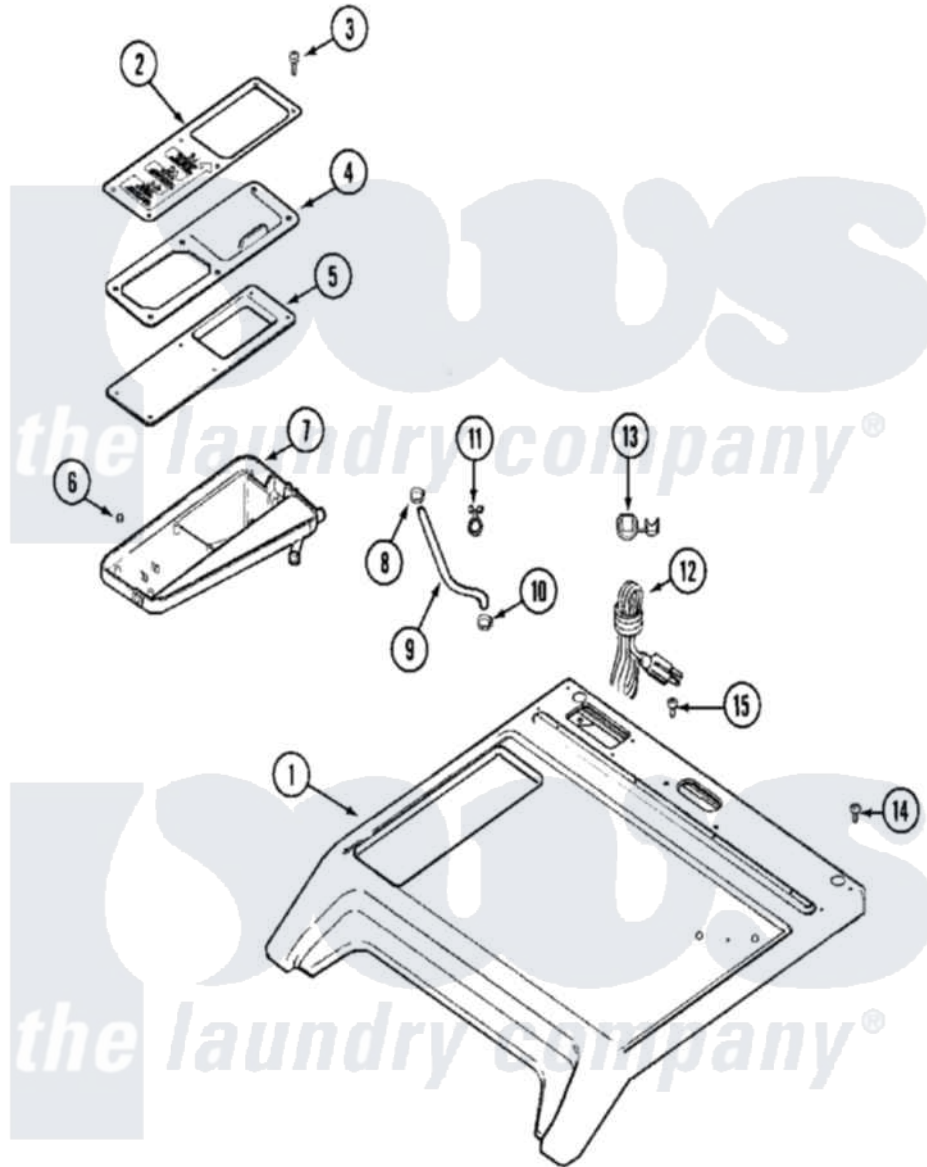

Maytag MAH14PNSAW 02 - TOP

Maytag [Residential Maytag MAH14PNSAW Washer Parts](#) Parts Diagram 02 - TOP
 Click on the part number to view part

Item	Original Part Number	Replaced By	Status	Part Description
001	22002116			Cover, Top
"	22003584	22004180		Cover, Top
002	22002032		Not Available	COVER, COMM. DISPENSER (WHT)
003	22002230	400021-1		Screw
004	22002091		Not Available	LID, COMMERCIAL DISPENSER
005	22002074		Not Available	BEZEL, COMMERCIAL
006	22002031			Palnut, Bezel
007	22002075		Not Available	DISPENSER BOTTOM, COMMERCIAL
008	22002054	285655		Clamp, Hose
009	22002084			Hose, Shower
010	201011	285655		Clamp, Hose
011	212276	W10116760		Screw
"	22002027	74007164		Lock- Purs
012	308966		Not Available	CORD, POWER (EXPORT)

"	33001285	Not Available	CORD, POWER
"	33001689	Not Available	CORD, POWER (AS WRAPPED)
013	216183		Grommet, Cord Export
"	22002532	216183	Grommet, Cord Export
014	912365	3370225	Screw
015	210186	3370225	Screw