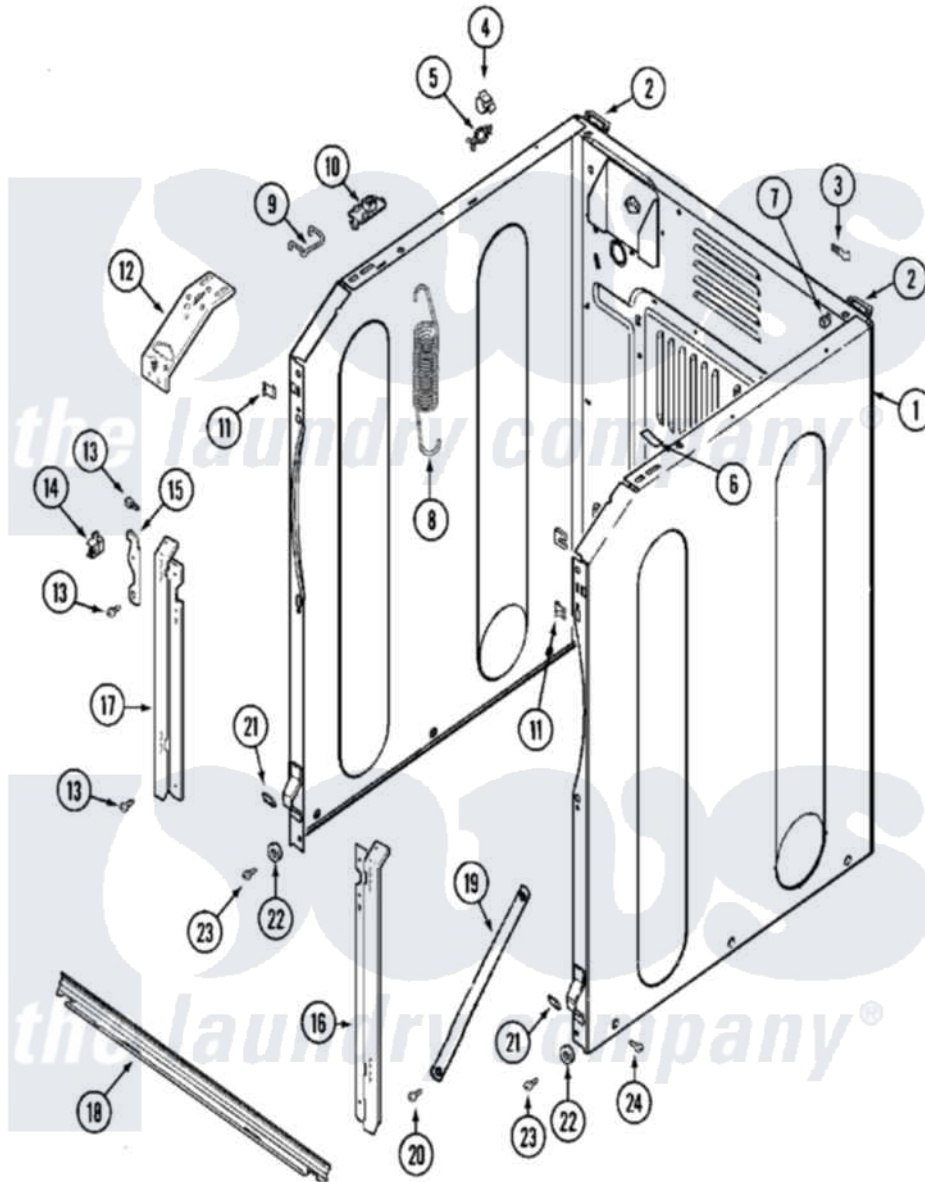

Maytag MAH14PNSAW 03 - CABINET-FRONT

Maytag Residential Maytag MAH14PNSAW Washer Parts Parts Diagram 03 - CABINET-FRONT
 Click on the part number to view part

Item	Original Part Number	Replaced By	Status	Part Description
001	22002245	22003639		Cabinet Assembly
"	22003639			Cabinet Assembly
"	NLA		Not Available	CABINET (WHT)
002	22001995			Screw Note: Screw, Tumbler Front And Shroud
"	22003367	22004095		Hinge, Plastic
"	NLA		Not Available	BRACKET, CABINET HINGE
003	22001996	3370225		Screw
"	22002178			Bracket, Air Dome Hose
"	NLA		Not Available	TIE, WIRE
004	Y310376			Clip, Door Switch Harness
005	315471	22003298		Retainer, Wire
006	33001836			Strap, Top Cover Support
007	310933	33002194		Nut, Speed
008	22002100			Spring
009	22002098	22002297		Support, Spring
010	22001997			Spacer, Top Cover

011	22002049		Clip Note: Clip, Front Panel
012	22002090		Brace, Corner
013	22001995		Screw Note: Screw, Tumbler Front And Shroud
014	22002001		Support, Hinge
015	22002247	33002597	Hook, Security
016	22002034	22003224	Bracket, Shroud
017	22002035	22002985	Bracket, Shroud
018	22001993		Bridge, Shroud Support
"	22003638	22003652	Shroud Support Assembly
019	22002259	22002767	Brace, Cross
020	22001995		Screw Note: Screw, Tumbler Front And Shroud
021	22002239		Clip, Front Panel
022	22002025		Disc, Front Panel Spacer
023	22001995		Screw Note: Screw, Tumbler Front And Shroud
024	213007		Xfor Cabinet See Cabinet, Back
"	22003409	213007	Xfor Cabinet See Cabinet, Back