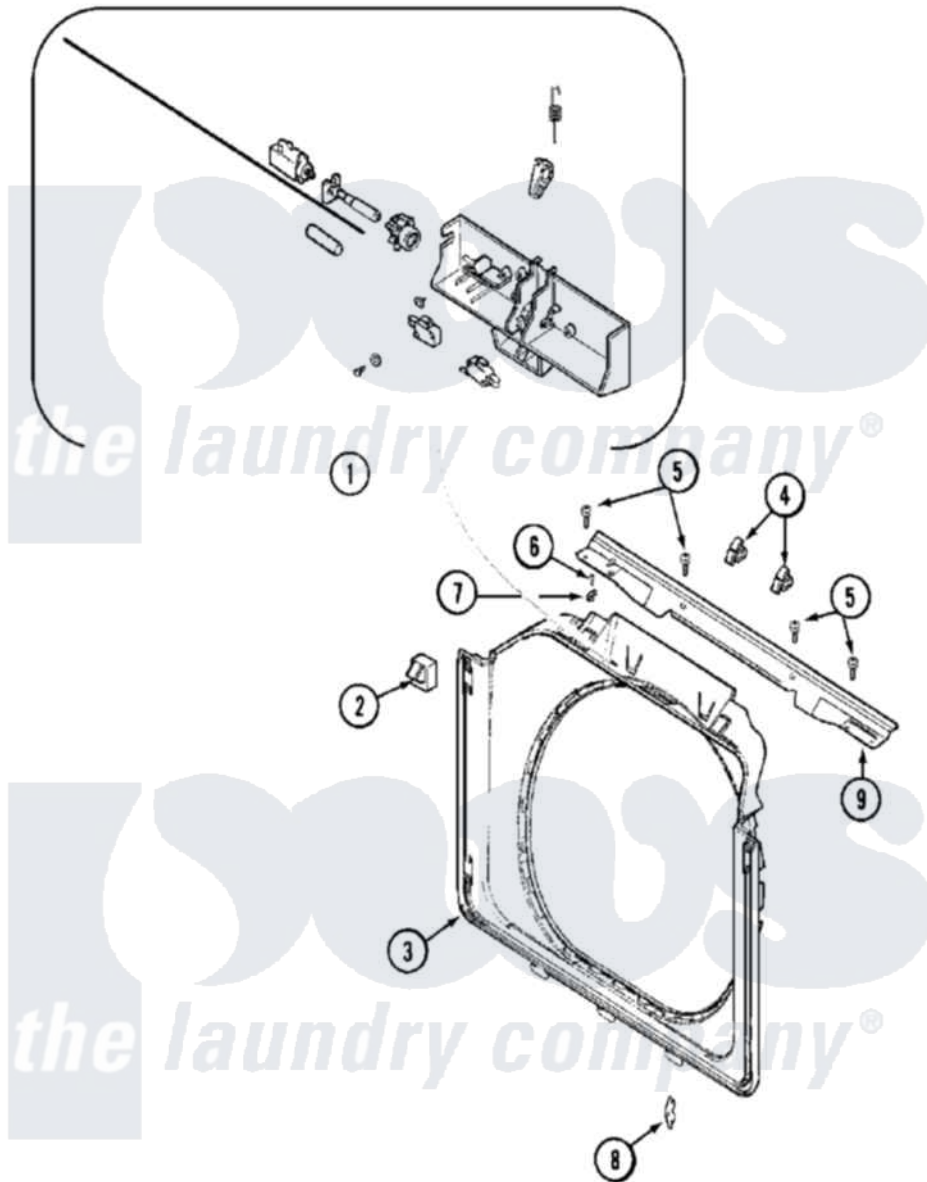

# Maytag MAH14PNSAW 04 - DOOR SHROUD & DOOR LATCH ASSEMBLY

Maytag [Residential Maytag MAH14PNSAW Washer Parts](#) Parts Diagram 04 - DOOR SHROUD & DOOR LATCH ASSEMBLY

[Click on the part number to view part](#)

Item	Original Part Number	Replaced By	Status	Part Description
001	<a href="#">22002957</a>			Cover, Latch Assembly
"	NLA		Not Available	LATCH ASSY., DOOR
002	<a href="#">22002046</a>			Switch, Secondary Door
003	<a href="#">22002234</a>			Shroud And Dispenser Hose
004	<a href="#">Y310376</a>			Clip, Door Switch Harness
005	<a href="#">22001995</a>			Screw Note: Screw, Tumbler Front And Shroud
006	22001996	<a href="#">3370225</a>		Screw
007	<a href="#">22002014</a>			Clip, Harness To Support
008	22002095	<a href="#">12001994</a>		Cover
009	<a href="#">22002015</a>			Support, Door Lock
"	22003637			BRACE ASSEMBLY, TOP CROSS CONTAINS ITEMS 12 & 13