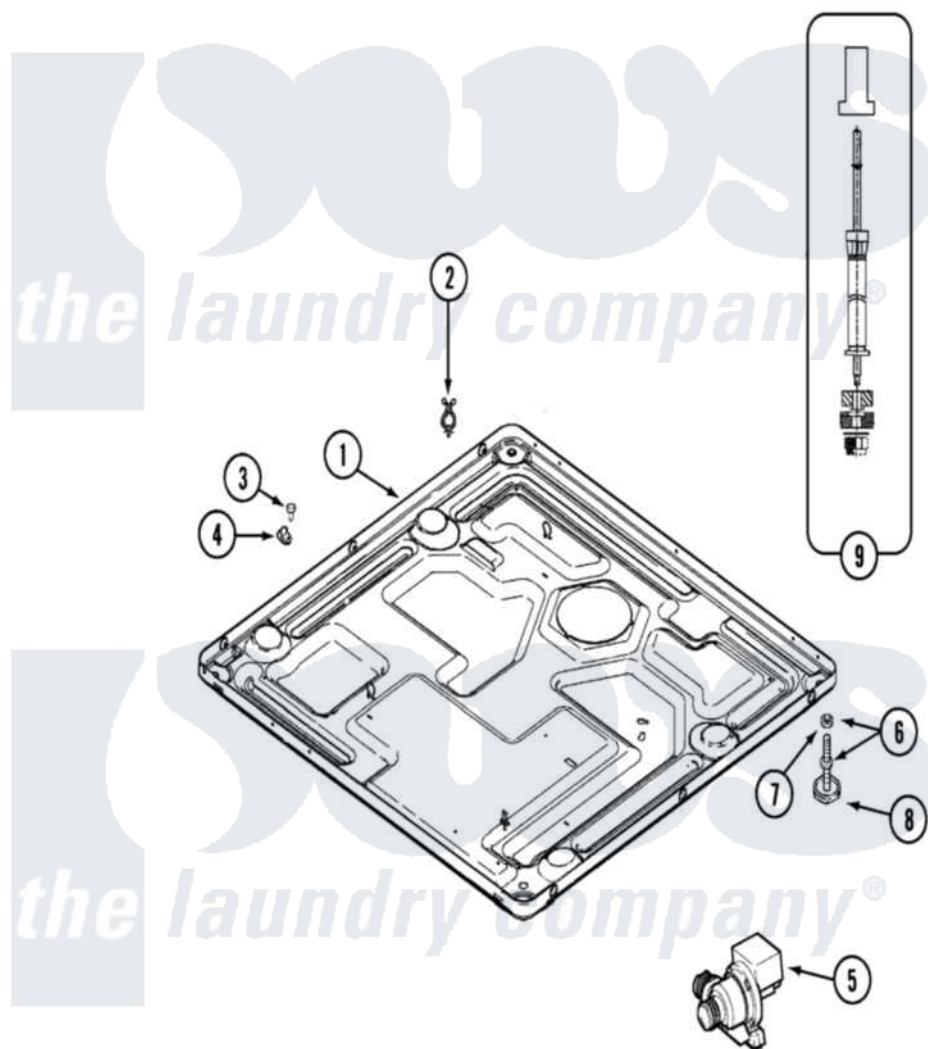

Maytag MAH14PNSAW 09 - BASE

Maytag [Residential Maytag MAH14PNSAW Washer Parts](#) Parts Diagram 09 - BASE
 Click on the part number to view part

Item	Original Part Number	Replaced By	Status	Part Description
001	22002240	22003435		Base, Assembly
"	22003580			Base, Assembly
002	315471	22003298		Retainer, Wire
003	212276	W10116760		Screw
004	22002014			Clip, Harness To Support
005	22002809	22003635		Pump, High Torque
006	22001915	22003544		Adjustable Leg W/Foot And Nut
007	Y052740	62739		Nut, Lock
008	210684			Foot, Adjustable Leg
009	22001988			Strut Assembly-Rear
010	22002476	22003778		Transformer
"	22002477			Shield, Transformer