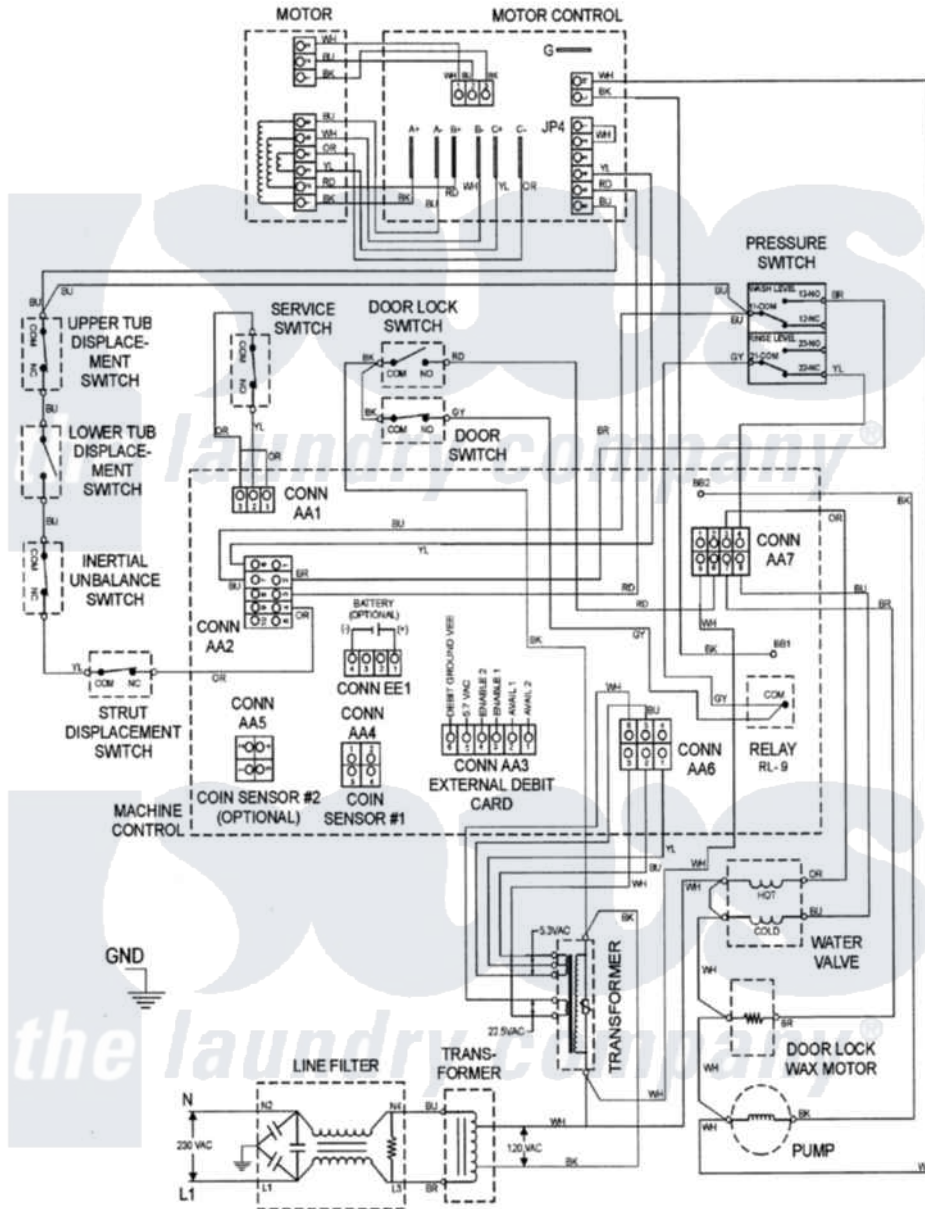

Maytag MAH14PNSAW 10 - WIRING INFORMATION

Maytag Residential Maytag MAH14PNSAW Washer Parts Parts Diagram 10 - WIRING INFORMATION
 Click on the part number to view part

Item	Original Part Number	Replaced By	Status	Part Description
001	NLA		Not Available	WIRING INFORMATION