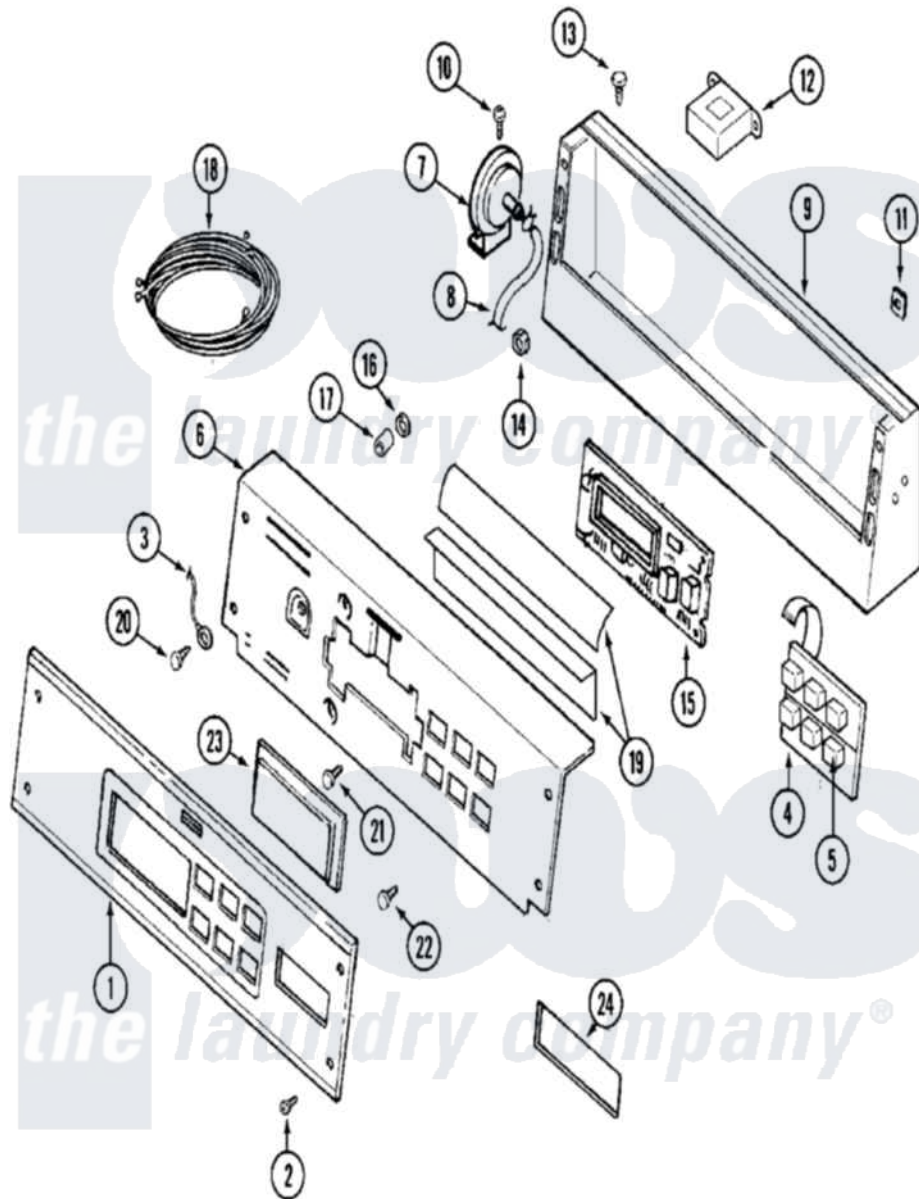

Maytag MAH14PRAWW 01 - CONTROL PANEL

Maytag [Residential Maytag MAH14PRAWW Washer Parts](#) Parts Diagram 01 - CONTROL PANEL
 Click on the part number to view part

Item	Original Part Number	Replaced By	Status	Part Description
001	22002352	22004351		Facia - Pr
002	215506			Screw, Control Panel Overlay
003	205810			Wire, Ground
004	206808	W10135389		Push Button And Switch Assembly
"	215527	W10140652		Screw, 6-20 X 1/2
005	215517	W10131113		Push Button
006	22002347			Switch Brkt And Back Brkt
"	22002354			Screw, Back Bracket
007	22002048	22002921		Switch- Pr
"	22002994			Switch, Pressure
008	22002010			Hose, Pressure Switch
"	NLA		Not Available	CLIP, PRESSURE SWITCH HOSE
009	33001957			Console
010	22001996	3370225		Screw
011	215003			Fastener, Panel And Bracket

012	22001960		Transformer
013	211251		Screw, Transformer
014	22001419		Nut, Transformer
015	22002332	22004335	Control Board
016	912077		Locknut, Reader Harness
017	33001204		Stand-Off, Ccontrol Board
018	22002351		Wire Harness, Main
"	22002404		Wire Harness, Main
"	NLA	Not Available	WIRE HARNESS, MAIN----NA
019	22001511	22002954	Deflector, Water
020	211252		Screw, Ground Wire
021	215526		Screw, Circuit Board
022	215527	W10140652	Screw, 6-20 X 1/2
023	22001962	W10131114	Cover, Display
"	22001973		Harness, Pr Service
024	22001976		Bezel
025	22002155	33001856	Reader Harness Kit