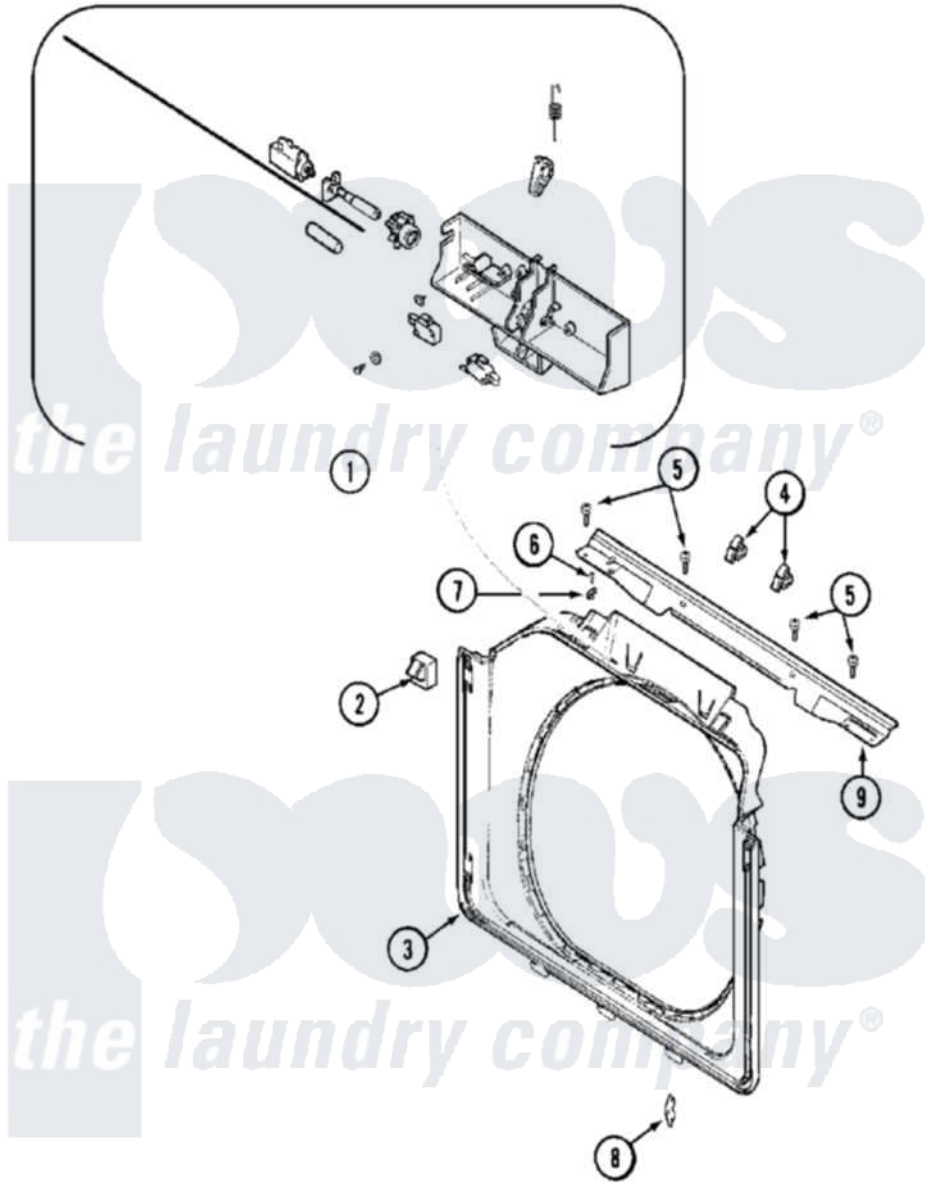

Maytag MAH14PRAWW 04 - DOOR SHROUD & DOOR LATCH ASSEMBLY

Maytag Residential Maytag MAH14PRAWW Washer Parts Parts Diagram 04 - DOOR SHROUD & DOOR LATCH ASSEMBLY

[Click on the part number to view part](#)

Item	Original Part Number	Replaced By	Status	Part Description
001	22002957			Cover, Latch Assembly
"	NLA		Not Available	DOOR, LOCK HOOP ASSEMBLY
002	22002046			Switch, Secondary Door
003	22002234			Shroud And Dispenser Hose
004	Y310376			Clip, Door Switch Harness
005	22001995			Screw Note: Screw, Tumbler Front And Shroud
006	22001996	3370225		Screw
007	22002014			Clip, Harness To Support
008	22002095	12001994		Cover
009	22002015			Support, Door Lock