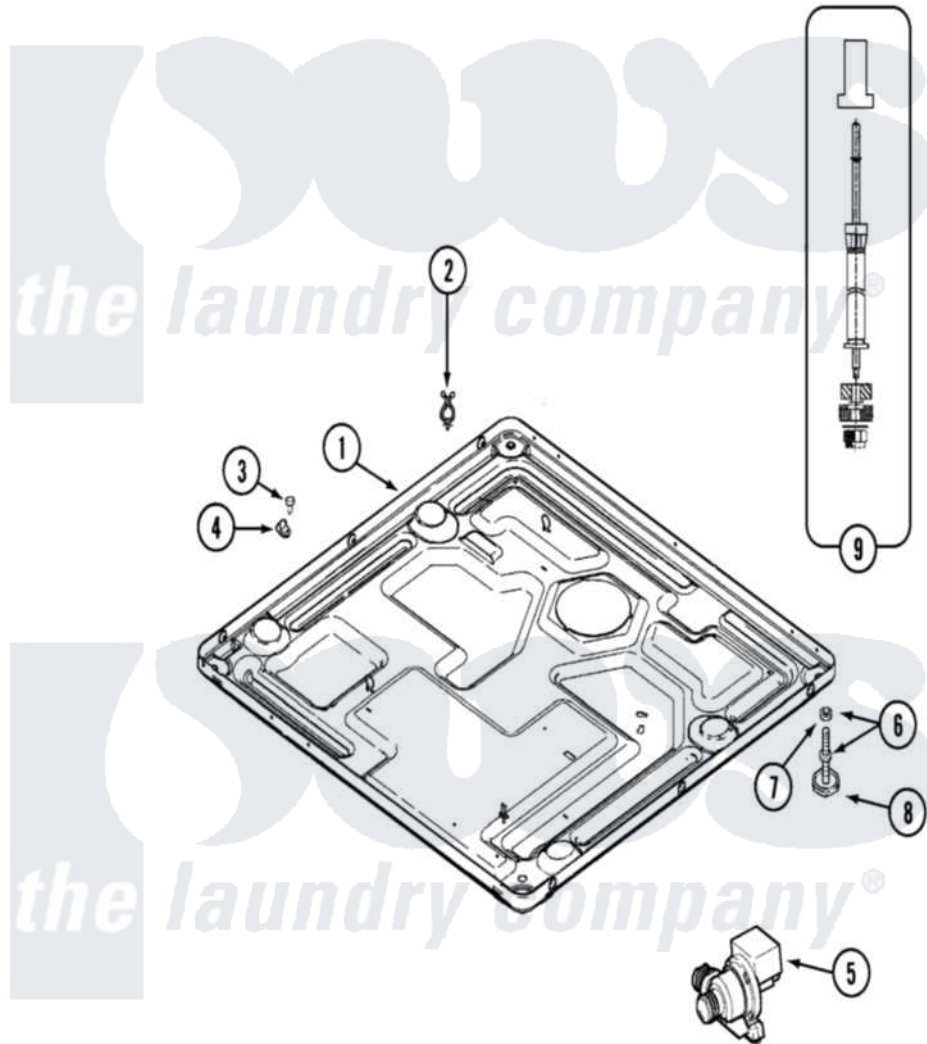

# Maytag MAH14PRAWW 09 - BASE

Maytag [Residential Maytag MAH14PRAWW Washer Parts](#) Parts Diagram 09 - BASE  
 Click on the part number to view part

Item	Original Part Number	Replaced By	Status	Part Description
001	22002240	<a href="#">22003435</a>		Base, Assembly
002	315471	<a href="#">22003298</a>		Retainer, Wire
003	212276	<a href="#">W10116760</a>		Screw
004	<a href="#">22002014</a>			Clip, Harness To Support
005	22001982	<a href="#">22003059</a>		Pump, Drain
"	22002939	<a href="#">22003059</a>		Pump, Drain
006	22001915	<a href="#">22003544</a>		Adjustable Leg W/Foot And Nut
007	Y052740	<a href="#">62739</a>		Nut, Lock
008	<a href="#">210684</a>			Foot, Adjustable Leg
009	<a href="#">22001988</a>			Strut Assembly-Rear