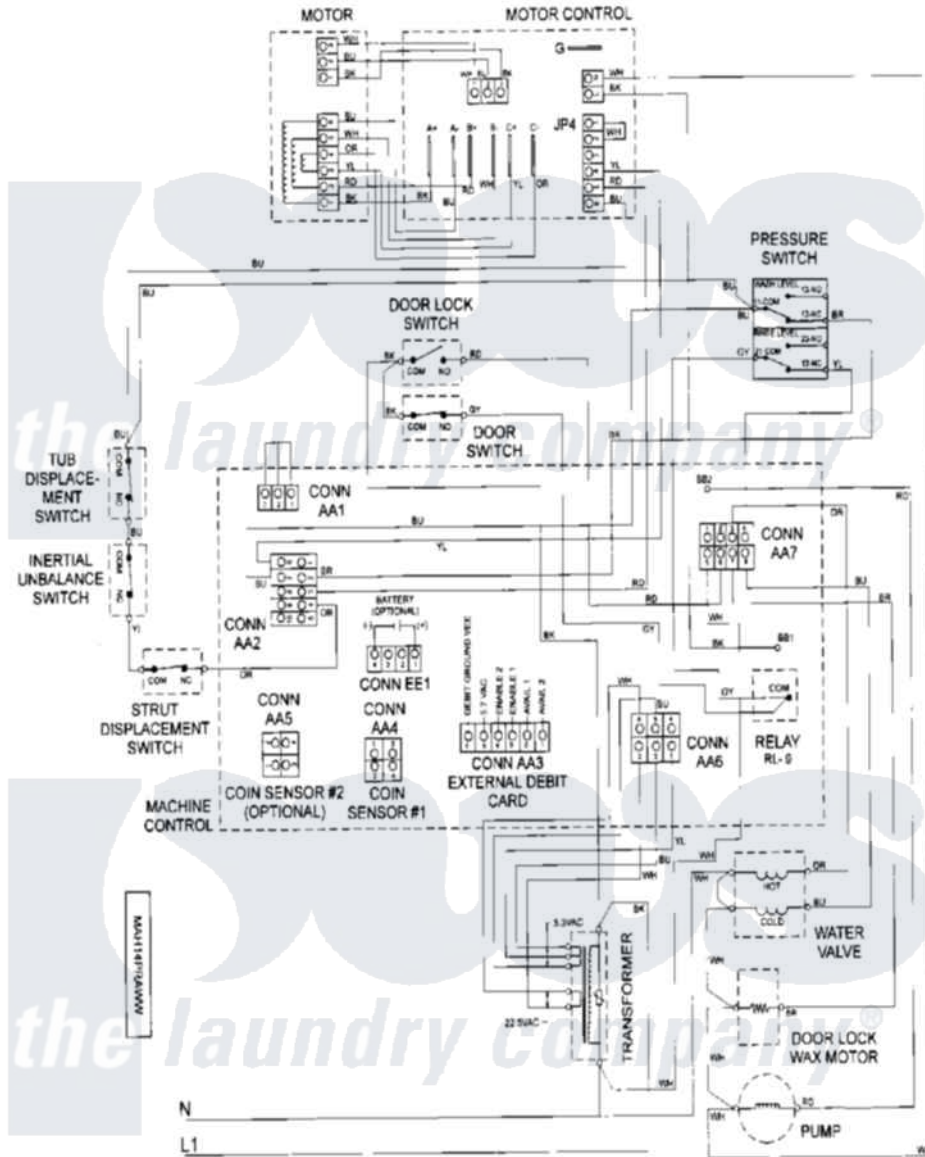

Maytag MAH14PRAWW 10 - WIRING INFORMATION

Maytag Residential Maytag MAH14PRAWW Washer Parts Parts Diagram 10 - WIRING INFORMATION
 Click on the part number to view part

Item	Original Part Number	Replaced By	Status	Part Description
001	NLA		Not Available	WIRING INFORMATION