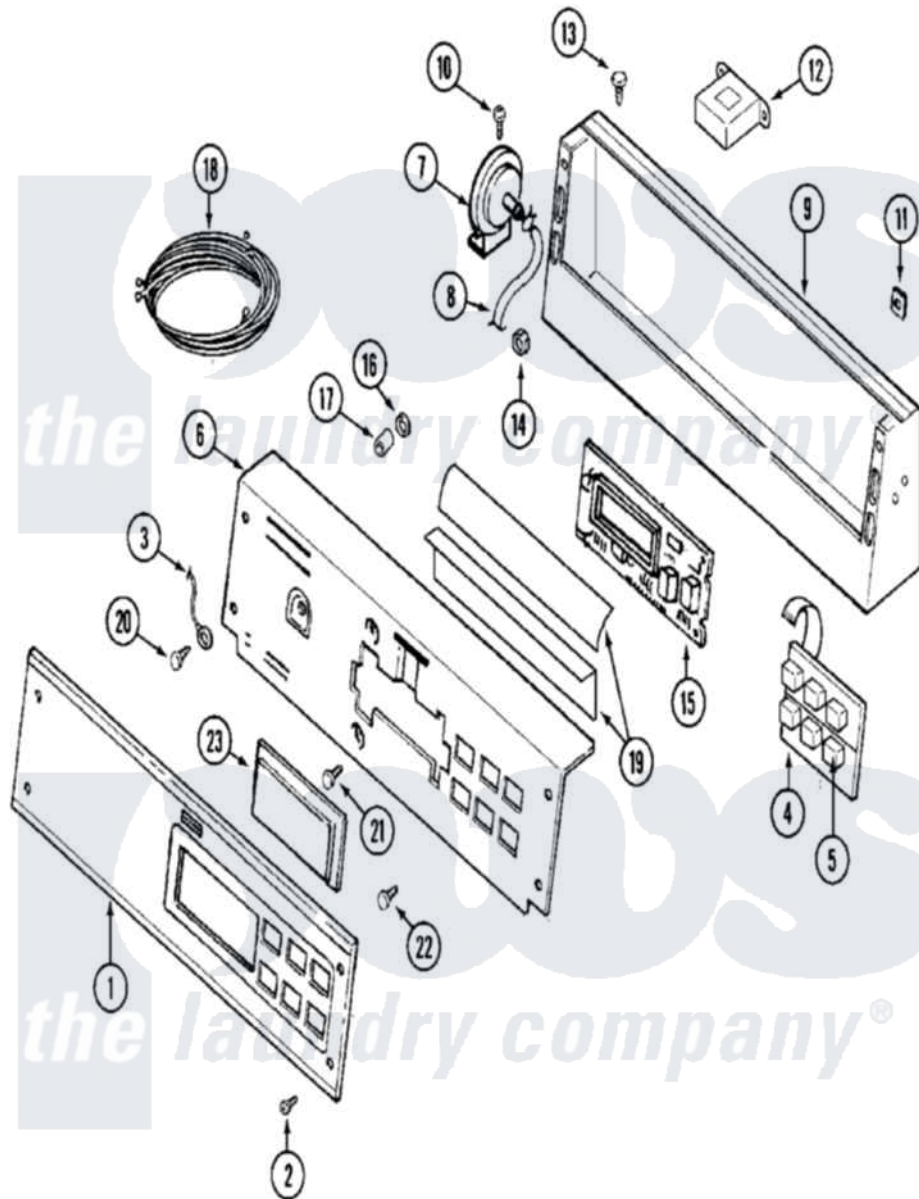

Maytag MAH14PSAAW 01 - CONTROL PANEL

Maytag [Residential Maytag MAH14PSAAW Washer Parts](#) Parts Diagram 01 - CONTROL PANEL
 Click on the part number to view part

Item	Original Part Number	Replaced By	Status	Part Description
001	22002043	22004349		Facia - Pd/Ps
002	215506			Screw, Control Panel Overlay
003	205810			Wire, Ground
004	206808	W10135389		Push Button And Switch Assembly
"	215527	W10140652		Screw, 6-20 X 1/2
005	215517	W10131113		Push Button
006	22002036			Switch Bracket And Back Brkt-White
"	22002037	22002929		Switch Brkt And Back Brkt
007	22002048	22002921		Switch- Pr
008	22002010			Hose, Pressure Switch
"	NLA		Not Available	CLIP, PRESSURE SWITCH HOSE
009	22002329			Console
"	22002330	22002889		Console
010	22001996	3370225		Screw

011	215003		Fastener, Panel And Bracket
012	22001960		Transformer
013	211251		Screw, Transformer
014	22001419		Nut, Transformer
015	22002030	22004335	Control Board
"	22002328	22004335	Control Board
016	912077		Locknut, Reader Harness
017	33001204		Stand-Off, Ccontrol Board
018	22001966		Harness, Sensor Switch
"	22002110		Wire Harness, Main
"	22002254		Wire Harness, Main
"	22002404		Wire Harness, Main
"	22002471		Wire Harness, Motor Control
"	22002862		Upper Sub-Harness W/Switches
"	NLA	Not Available	WIRE HARNESS, MAIN---NA
"	NLA	Not Available	SWITCH, WATER TEMP (ALM)
019	22001511	22002954	Deflector, Water
020	211252		Screw, Ground Wire
021	215526		Screw, Circuit Board
022	215527	W10140652	Screw, 6-20 X 1/2
023	22001962	W10131114	Cover, Display