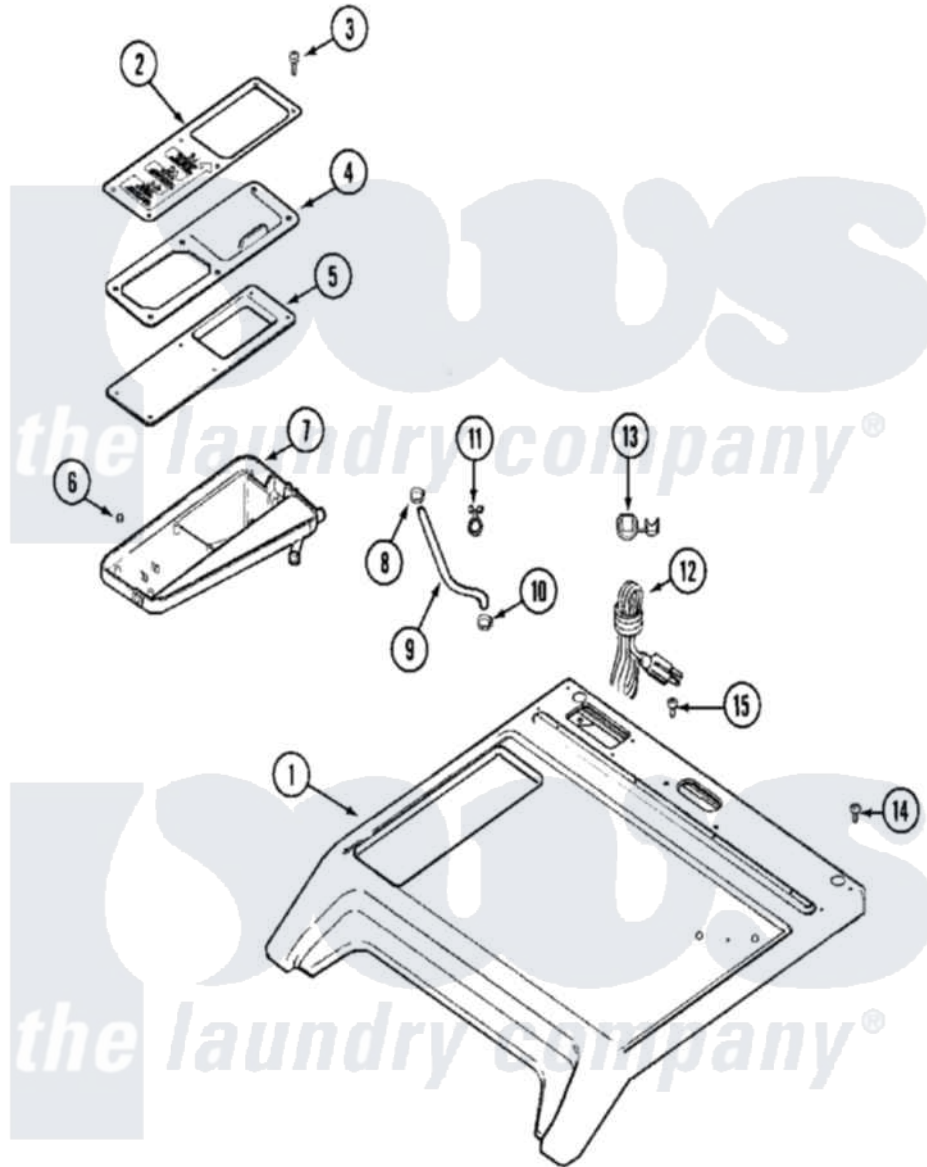

Maytag MAH14PSAAW 03 - TOP

Maytag [Residential Maytag MAH14PSAAW Washer Parts](#) Parts Diagram 03 - TOP
 Click on the part number to view part

Item	Original Part Number	Replaced By	Status	Part Description
001	22002108		Not Available	(ALM)
"	NLA		Not Available	COVER, TOP (WHT)
002	22002032		Not Available	COVER, COMM. DISPENSER (WHT)
"	22002176	22002930		Cover, Comm. Dispenser
003	22002230	400021-1		Screw
004	22002091		Not Available	LID, COMMERCIAL DISPENSER
005	22002074		Not Available	BEZEL, COMMERCIAL
006	22002031			Palnut, Bezel
007	22002075		Not Available	DISPENSER BOTTOM, COMMERCIAL
008	22002054	285655		Clamp, Hose
009	22002084			Hose, Shower
010	201011	285655		Clamp, Hose
011	212276	W10116760		Screw
"	22002027	74007164		Lock- Purs

012	22001178	22003062	Cord, Power
013	211881		Grommet, Cord Part Not Used- Gas Models Only
014	912365	3370225	Screw
015	210186	3370225	Screw