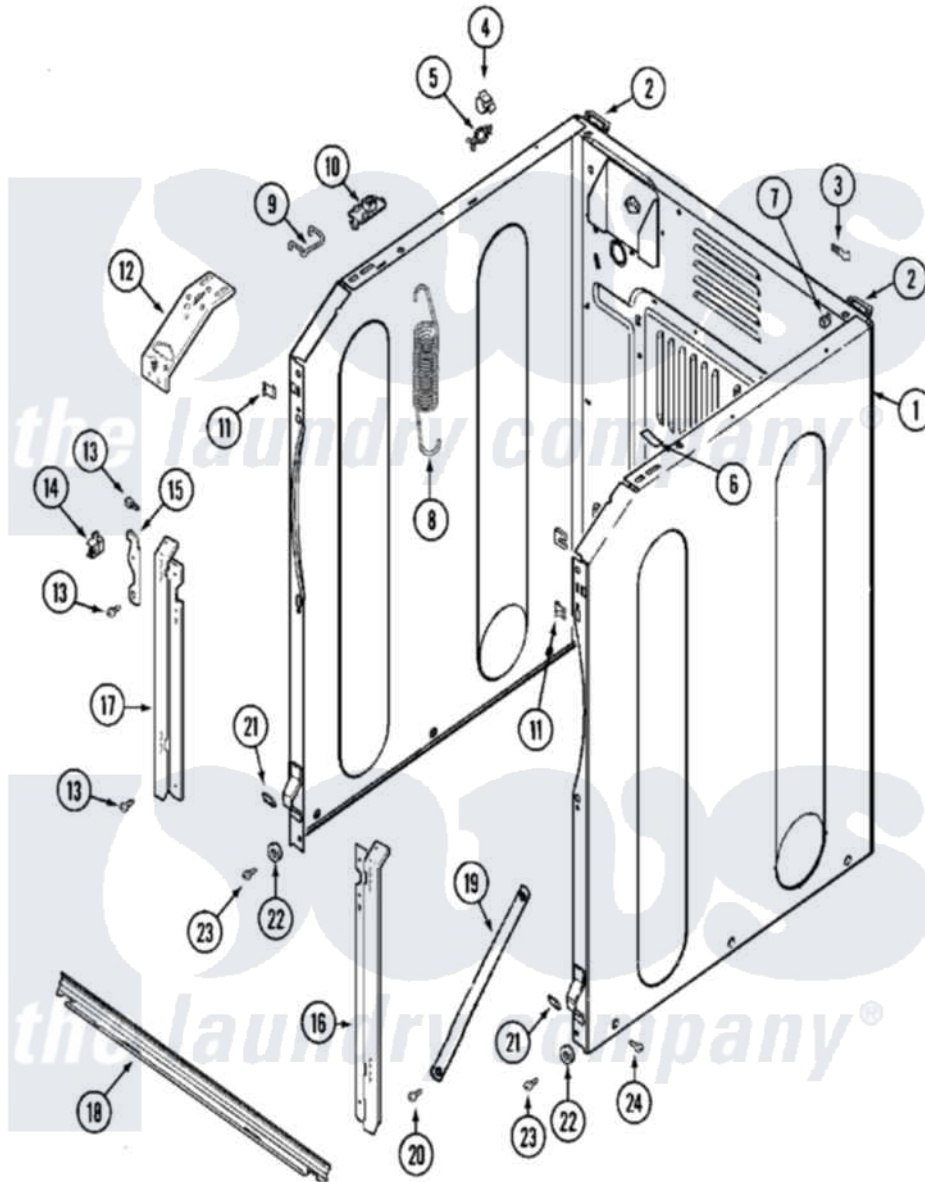

Maytag MAH14PSAAW 04 - CABINET-FRONT

Maytag Residential Maytag MAH14PSAAW Washer Parts Parts Diagram 04 - CABINET-FRONT
 Click on the part number to view part

Item	Original Part Number	Replaced By	Status	Part Description
001	22002245	22003639		Cabinet Assembly
"	22002246	22003639		Cabinet Assembly
"	NLA		Not Available	CABINET ASSY. (WHT)
002	NLA		Not Available	BRACKET, CABINET HINGE
003	22001996	3370225		Screw
"	22002178			Bracket, Air Dome Hose
"	NLA		Not Available	TIE, WIRE
004	Y310376			Clip, Door Switch Harness
005	315471	22003298		Retainer, Wire
006	33001836			Strap, Top Cover Support
007	310933	33002194		Nut, Speed
008	22002100			Spring
009	22002098	22002297		Support, Spring
010	22001997			Spacer, Top Cover
011	22002049			Clip Note: Clip, Front Panel
012	22002090			Brace, Corner

013	22001995		Screw Note: Screw, Tumbler Front And Shroud
014	22002001		Support, Hinge
015	22002247	33002597	Hook, Security
016	22002034	22003224	Bracket, Shroud
017	22002035	22002985	Bracket, Shroud
018	22001993		Bridge, Shroud Support
019	22001995		Screw Note: Screw, Tumbler Front And Shroud
"	22002231	22002767	Brace, Cross
020	22001995		Screw Note: Screw, Tumbler Front And Shroud
021	213280	204439	Screw And Fstner Assembly
"	22002239		Clip, Front Panel
022	22002025		Disc, Front Panel Spacer
023	22001496		Front Panel Fastener And Screw
"	22001995		Screw Note: Screw, Tumbler Front And Shroud
024	213007		Xfor Cabinet See Cabinet, Back